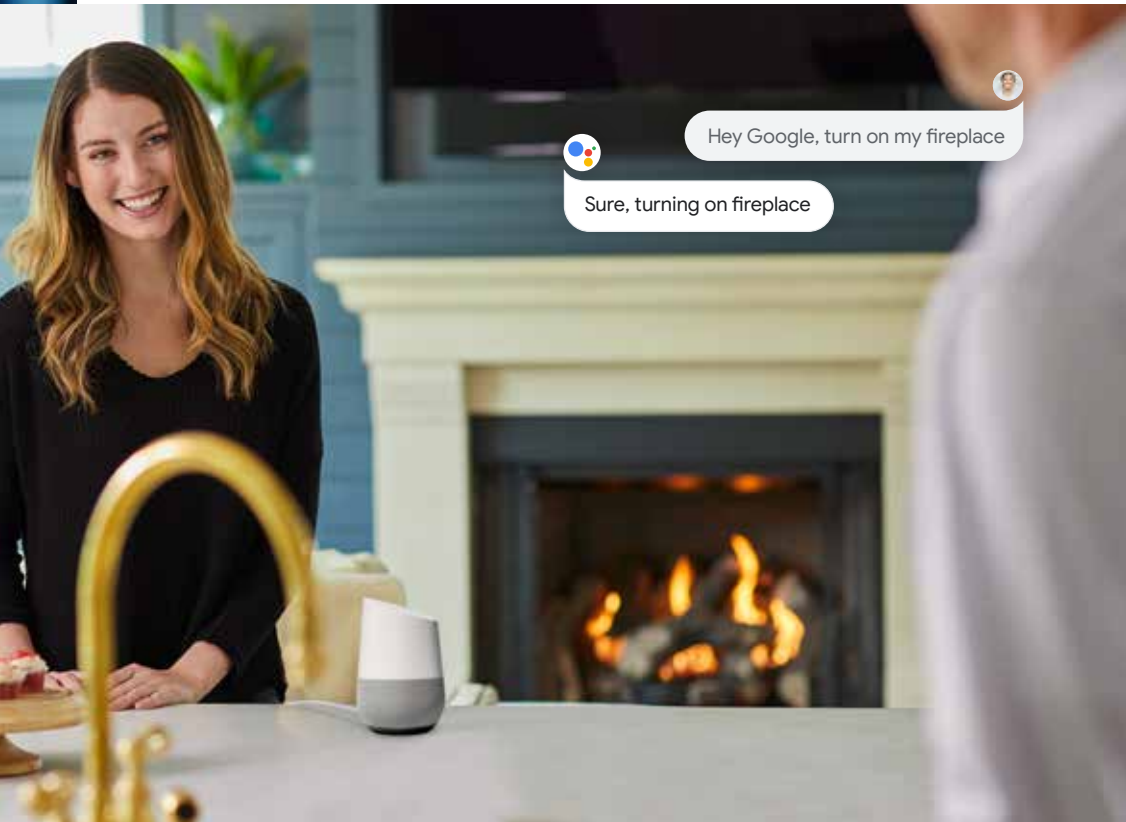

Introducing the IntelliFire app
Smart control for the way you live

IntelliFire® / **heatilator**®

Control your fire from anywhere

With the IntelliFire® app, monitor your fire from anywhere or have a cozy environment greet you when you walk in the door.

On/off and flame height

Temperature control

Pre-set burn timer

Lights, fan speed and more

Control your fire with your voice

Hands-free convenience is here. Turn words into actions to create warmth, comfort and ambiance.

IntelliFire is compatible with voice assistants Amazon Alexa and Google Assistant.

Simple

Easy to use

Smart

Voice control

Safe

Monitor from anywhere

IntelliFire app is now available for these fireplaces: