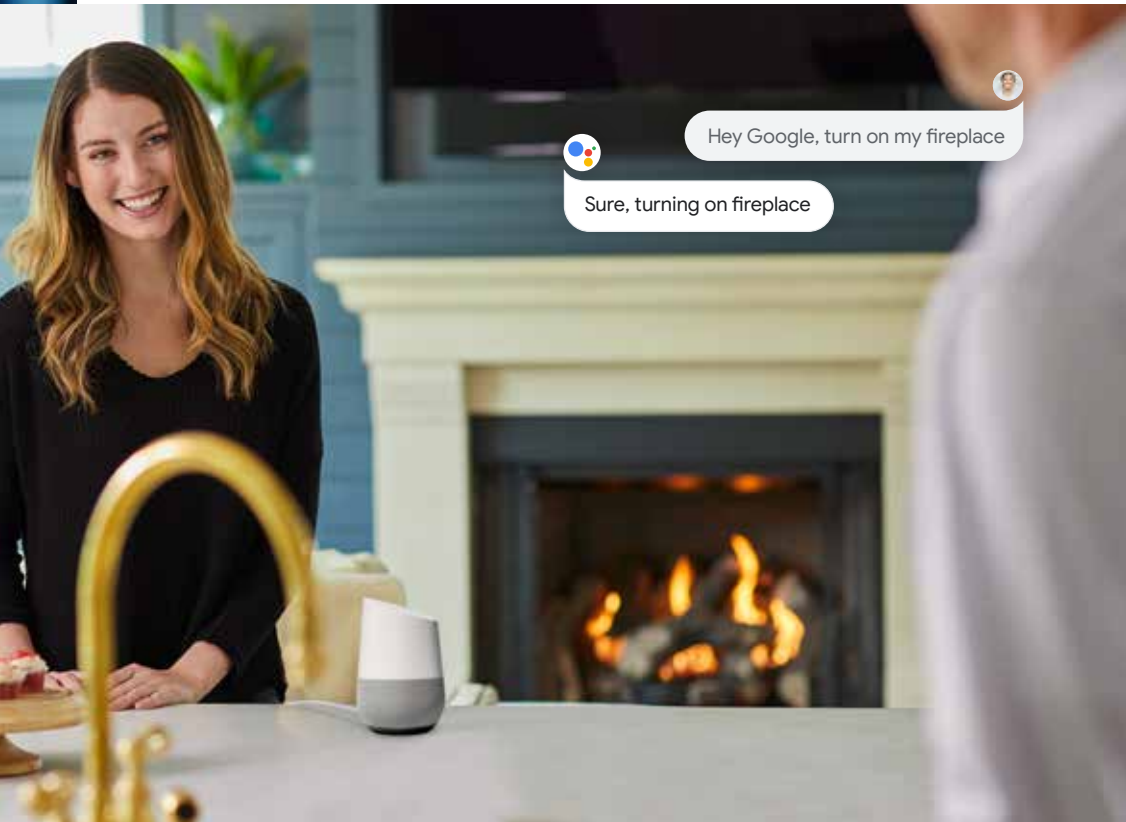

Introducing the IntelliFire app
Smart control for the way you live

IntelliFire[®] / **HEAT & GLO**

Control your fire from anywhere

With the IntelliFire® app, monitor your fire from anywhere or have a cozy environment greet you when you walk in the door.

On/off and flame height

Temperature control

Pre-set burn timer

Lights, fan speed and more

Control your fire with your voice

Hands-free convenience is here.
Turn words into actions to create warmth, comfort and ambiance.

IntelliFire is compatible with voice assistants Amazon Alexa and Google Assistant.

Simple

Easy to use

Smart

Voice control

Safe

Monitor from anywhere

IntelliFire app is now available for these fireplaces and fireplace inserts: