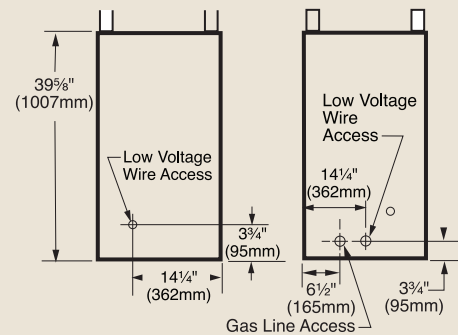

A Brand of Monessen Hearth Systems Co.
149 Cleveland Drive, Paris, Kentucky 40361

www.monessenhearth.com

To avoid personal injury or property damage, the product described by this brochure must be installed, operated and maintained in strict compliance with the instructions packaged with the product and all applicable building or fire codes. Contact local building or fire officials about restrictions and installation inspection requirements. All photographs and drawings on this brochure are for illustrative purposes only and are not intended for, nor should they be used as a substitute for the instructions packaged with the unit. Appearance and specifications of the product are subject to change without notice. © 2009 Monessen Hearth Systems Co.