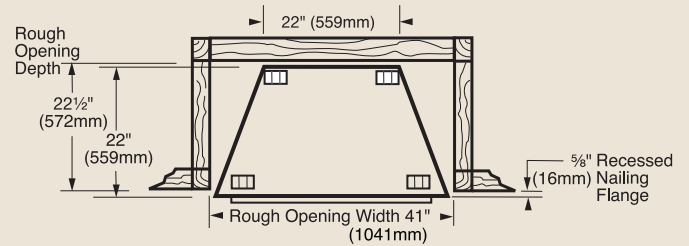

A Brand of Monessen Hearth Systems Co.
149 Cleveland Drive, Paris, Kentucky 40361

www.monessenhearth.com

To avoid personal injury or property damage, the product described by this brochure must be installed, operated and maintained in strict compliance with the instructions packaged with the product and all applicable building or fire codes. Contact local building or fire officials about restrictions and installation inspection requirements. All photographs and drawings on this brochure are for illustrative purposes only and are not intended for, nor should they be used as a substitute for the instructions packaged with the unit. Appearance and specifications of the product are subject to change without notice. © 2009 Monessen Hearth Systems Co.