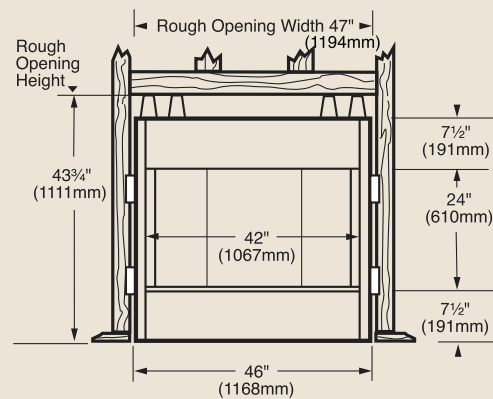

A Brand of Monessen Hearth Systems Co.
149 Cleveland Drive, Paris, Kentucky 40361

www.monessenhearth.com

To avoid personal injury or property damage, the product described by this brochure must be installed, operated and maintained in strict compliance with the instructions packaged with the product and all applicable building or fire codes. Contact local building or fire officials about restrictions and installation inspection requirements. All photographs and drawings on this brochure are for illustrative purposes only and are not intended for, nor should they be used as a substitute for the instructions packaged with the unit. Appearance and specifications of the product are subject to change without notice. © 2009 Monessen Hearth Systems Co.