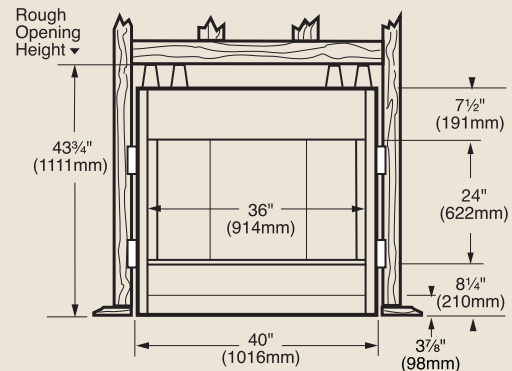

A Brand of Monessen Hearth Systems Co.
149 Cleveland Drive, Paris, Kentucky 40361

www.monessenhearth.com

To avoid personal injury or property damage, the product described by this brochure must be installed, operated and maintained in strict compliance with the instructions packaged with the product and all applicable building or fire codes. Contact local building or fire officials about restrictions and installation inspection requirements. All photographs and drawings on this brochure are for illustrative purposes only and are not intended for, nor should they be used as a substitute for the instructions packaged with the unit. Appearance and specifications of the product are subject to change without notice. © 2009 Monessen Hearth Systems Co.