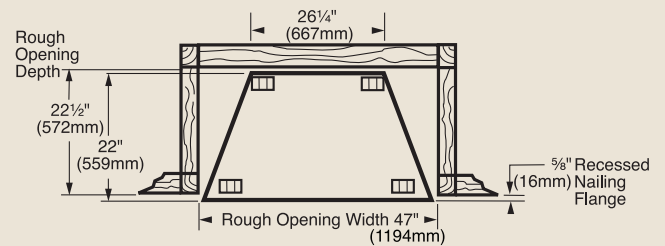

A Brand of Monessen Hearth Systems Co.
149 Cleveland Drive, Paris, Kentucky 40361

www.monessenhearth.com

To avoid personal injury or property damage, the product described by this brochure must be installed, operated and maintained in strict compliance with the instructions packaged with the product and all applicable building or fire codes. Contact local building or fire officials about restrictions and installation inspection requirements. All photographs and drawings on this brochure are for illustrative purposes only and are not intended for, nor should they be used as a substitute for the instructions packaged with the unit. Appearance and specifications of the product are subject to change without notice. © 2009 Monessen Hearth Systems Co.