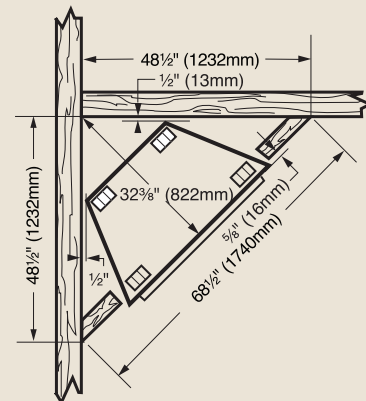

A Brand of Monessen Hearth Systems Co.
149 Cleveland Drive, Paris, Kentucky 40361

www.monessenhearth.com

To avoid personal injury or property damage, the product described by this brochure must be installed, operated and maintained in strict compliance with the instructions packaged with the product and all applicable building or fire codes. Contact local building or fire officials about restrictions and installation inspection requirements. All photographs and drawings on this brochure are for illustrative purposes only and are not intended for, nor should they be used as a substitute for the instructions packaged with the unit. Appearance and specifications of the product are subject to change without notice. © 2009 Monessen Hearth Systems Co.