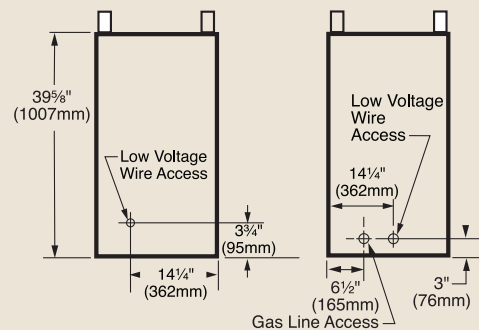

A Brand of Monessen Hearth Systems Co.
149 Cleveland Drive, Paris, Kentucky 40361

www.monessenhearth.com

To avoid personal injury or property damage, the product described by this brochure must be installed, operated and maintained in strict compliance with the instructions packaged with the product and all applicable building or fire codes. Contact local building or fire officials about restrictions and installation inspection requirements. All photographs and drawings on this brochure are for illustrative purposes only and are not intended for, nor should they be used as a substitute for the instructions packaged with the unit. Appearance and specifications of the product are subject to change without notice. © 2009 Monessen Hearth Systems Co.