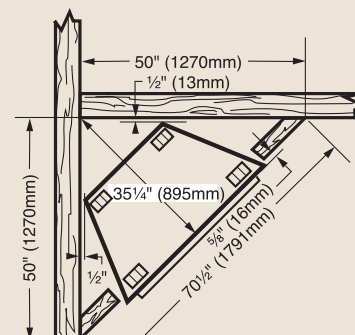

A Brand of Monessen Hearth Systems Co.
149 Cleveland Drive, Paris, Kentucky 40361

www.monessenhearth.com

To avoid personal injury or property damage, the product described by this brochure must be installed, operated and maintained in strict compliance with the instructions packaged with the product and all applicable building or fire codes. Contact local building or fire officials about restrictions and installation inspection requirements. All photographs and drawings on this brochure are for illustrative purposes only and are not intended for, nor should they be used as a substitute for the instructions packaged with the unit. Appearance and specifications of the product are subject to change without notice. © 2009 Monessen Hearth Systems Co.