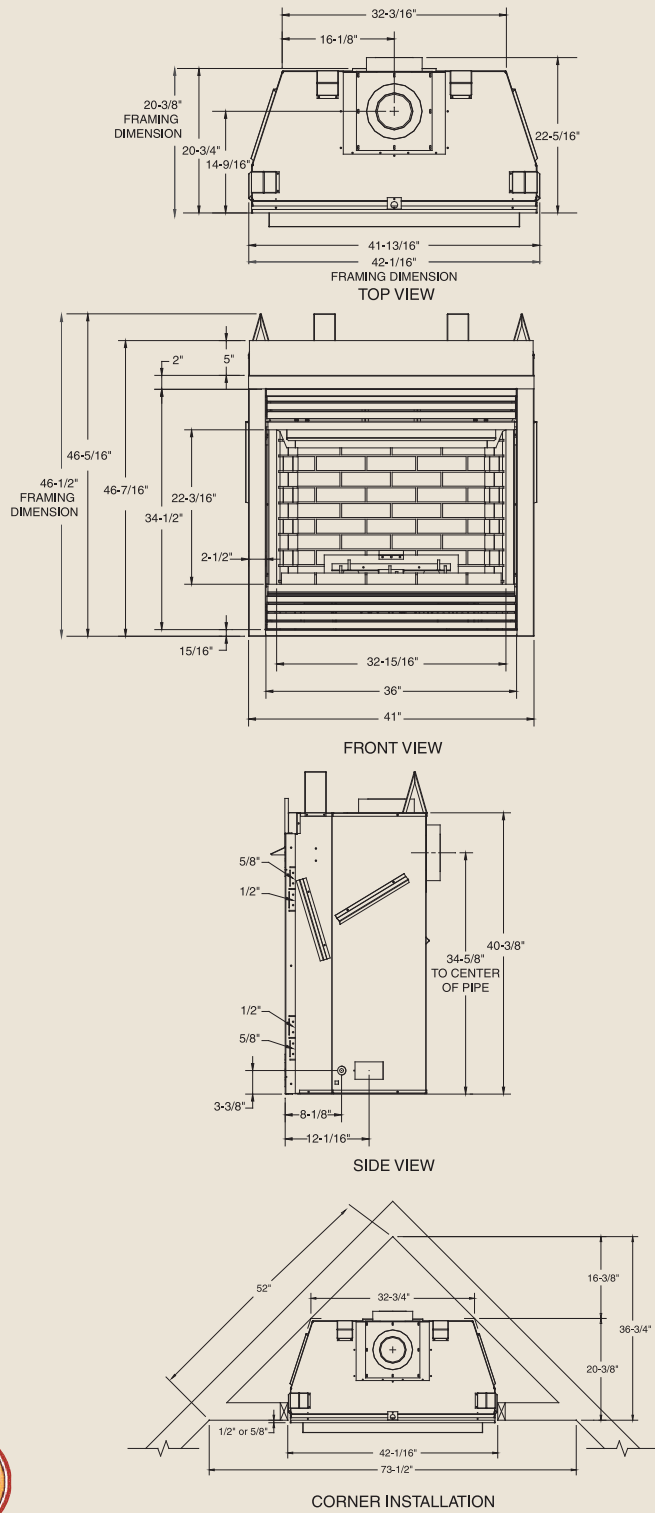

PRODUCT SPECIFICATIONS
MDV500 Manchester Direct Vent

GLASS VIEWING AREA

32-15/16" W x 22-3/16" H (731 Square Inches)

TECHNICAL INFORMATION

Max. Btu Input: 30,000 BTU/HR
 Ignition System: Signature Command™ System
 Gas Type: Natural or LP
 Flue Type: 4" x 7" Twist Lock, 4" x 7" T-Lock
 Termination: Rear/Top Vent Convertible
 Clearance to Flue for Interior: 3" Top, 1" Bottom and Sides**
 Clearance to Flue for Outside Wall: 1"
 Clearance to Fireplace: 0"
 CSA Design Certified

** If vertical rise is 7-1/2 feet or higher when in top vent configuration only, the vent clearance to combustibles is 1" on all sides of the horizontal run.

A Brand of Monessen Hearth Systems Co.
 149 Cleveland Drive, Paris, Kentucky 40361