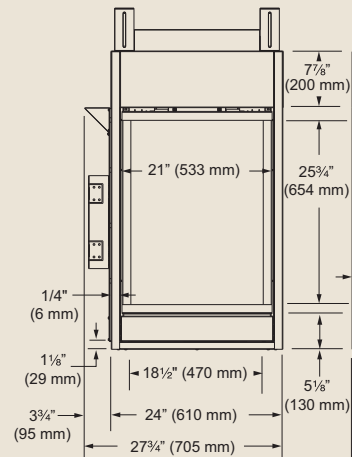

Framing dimensions in illustrations accommodate 1/2" finishing material.

A Brand of Monessen Hearth Systems Co.
149 Cleveland Drive, Paris, Kentucky 40361

www.monessenhearth.com

To avoid personal injury or property damage, the product described by this brochure must be installed, operated and maintained in strict compliance with the instructions packaged with the product and all applicable building or fire codes. Contact local building or fire officials about restrictions and installation inspection requirements. All photographs and drawings on this brochure are for illustrative purposes only and are not intended for, nor should they be used as a substitute for the instructions packaged with the unit. Appearance and specifications of the product are subject to change without notice. © 2010 Monessen Hearth Systems Co. 09/10 ver. 1