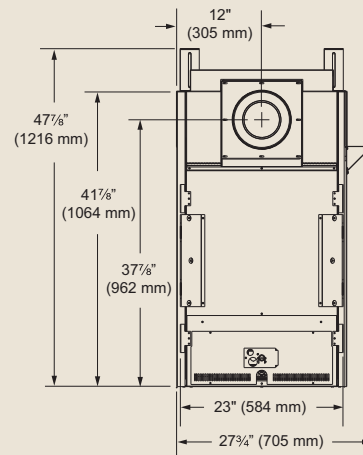

Framing dimensions in illustrations accommodate 1/2" finishing material.

A Brand of Monessen Hearth Systems Co.
149 Cleveland Drive, Paris, Kentucky 40361

www.monessenhearth.com

To avoid personal injury or property damage, the product described by this brochure must be installed, operated and maintained in strict compliance with the instructions packaged with the product and all applicable building or fire codes. Contact local building or fire officials about restrictions and installation inspection requirements. All photographs and drawings on this brochure are for illustrative purposes only and are not intended for, nor should they be used as a substitute for the instructions packaged with the unit. Appearance and specifications of the product are subject to change without notice. © 2010 Monessen Hearth Systems Co. 09/10 ver. 1