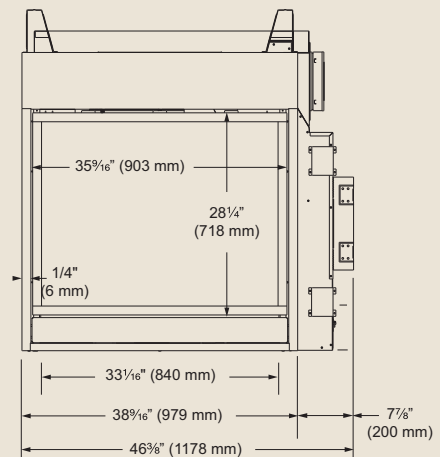

Framing dimensions in illustrations accommodate 1/2" finishing material.

A Brand of Monessen Hearth Systems Co.
149 Cleveland Drive, Paris, Kentucky 40361

www.monessenhearth.com

To avoid personal injury or property damage, the product described by this brochure must be installed, operated and maintained in strict compliance with the instructions packaged with the product and all applicable building or fire codes. Contact local building or fire officials about restrictions and installation inspection requirements. All photographs and drawings on this brochure are for illustrative purposes only and are not intended for, nor should they be used as a substitute for the instructions packaged with the unit. Appearance and specifications of the product are subject to change without notice. © 2010 Monessen Hearth Systems Co. 09/10 ver. 1