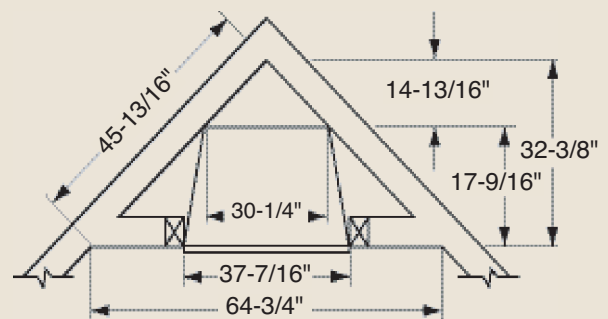

PRODUCT SPECIFICATIONS
BLDVSC(7)400 Direct Vent

GLASS VIEWING AREA

29"W x 25-13/16" H (754 Square Inches)

TECHNICAL INFORMATION

Max. Btu Input: 26,000 BTU/HR
 Ignition System: Signature Command™ System
 Gas Type: Natural or LP
 Flue Type: MHSC T-Lock Pipe
 Termination: Top vent
 Clearance to Flue for interior: 3" Top, 1" Bottom and Sides**
 Clearance to Flue for Outside Wall: 1"
 Clearance to Fireplace: 1"
 Minimum Vent Height Before Elbow: 12"
 CSA Design Certified

** If vertical rise is 7-1/2 feet or higher when in top vent configuration only, the vent clearance to combustibles is 1" on all sides of the horizontal run.

FRAMING DIMENSIONS

A Brand of Monessen Hearth Systems Co.
 149 Cleveland Drive, Paris, Kentucky 40361