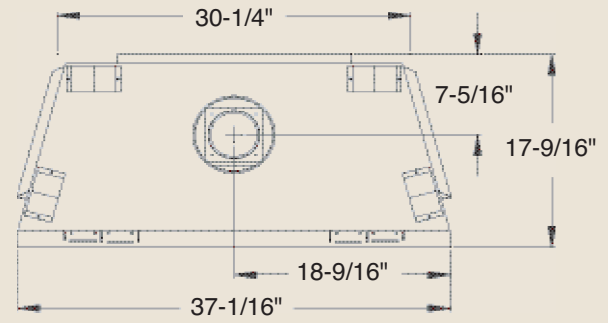

PRODUCT SPECIFICATIONS
BLDVSC(7)400 Direct Vent

GLASS VIEWING AREA

29"W x 25-13/16" H (754 Square Inches)

TECHNICAL INFORMATION

Max. Btu Input: 26,000 BTU/HR
Ignition System: Signature Command™ System
Gas Type: Natural or LP
Flue Type: MHSC T-Lock Pipe
Termination: Top vent
Clearance to Flue for interior: 3" Top, 1" Bottom and Sides**
Clearance to Flue for Outside Wall: 1"
Clearance to Fireplace: 1"
Minimum Vent Height Before Elbow: 12"
CSA Design Certified

FIELD INSTALLED ACCESSORIES

Firebrick: Cottage Clay, Cottage Red or Vintage Brown
Variable Thermostat Controlled Dual Forced Air Blower (160 cfm) - BLOTBLDV
Signature Command™ Dual Forced Air Blower (160 cfm) - BLOTBLDVSC
Andirons
Mesh Glass Cover
Ambient Technologies™ Remote Controls and Thermostats
Contemporary Stone and Glass Kit (requires porcelain liner)
Porcelain Black Liner Kit

** If vertical rise is 7-1/2 feet or higher when in top vent configuration only, the vent clearance to combustibles is 1" on all sides of the horizontal run.

FRAMING DIMENSIONS

A Brand of Monessen Hearth Systems Co.
149 Cleveland Drive, Paris, Kentucky 40361

www.monessenhearth.com