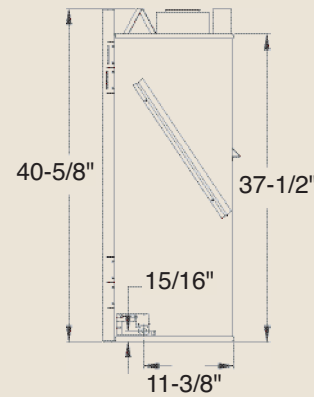

PRODUCT SPECIFICATIONS
BLDVSC(7)400 Direct Vent

GLASS VIEWING AREA

29"W x 25-13/16" H (754 Square Inches)

TECHNICAL INFORMATION

Max. Btu Input: 26,000 BTU/HR
 Ignition System: Signature Command™ System
 Gas Type: Natural or LP
 Flue Type: MHSC T-Lock Pipe
 Termination: Top vent
 Clearance to Flue for interior: 3" Top, 1" Bottom and Sides**
 Clearance to Flue for Outside Wall: 1"
 Clearance to Fireplace: 1"
 Minimum Vent Height Before Elbow: 12"
 CSA Design Certified

** If vertical rise is 7-1/2 feet or higher when in top vent configuration only, the vent clearance to combustibles is 1" on all sides of the horizontal run.

FRAMING DIMENSIONS

A Brand of Monessen Hearth Systems Co.
 149 Cleveland Drive, Paris, Kentucky 40361