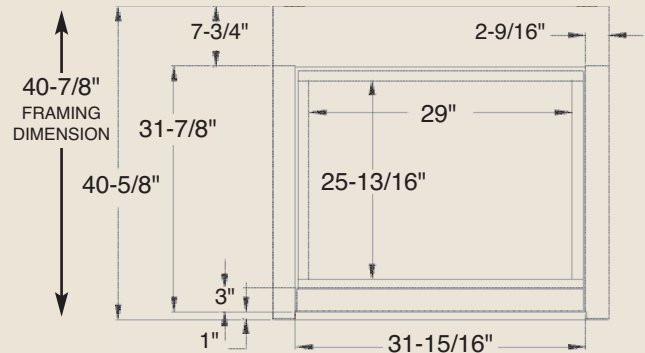

PRODUCT SPECIFICATIONS
BLDVSC(7)400 Direct Vent

GLASS VIEWING AREA

29"W x 25-13/16" H (754 Square Inches)

TECHNICAL INFORMATION

Max. Btu Input: 26,000 BTU/HR
 Ignition System: Signature Command™ System
 Gas Type: Natural or LP
 Flue Type: MHSC T-Lock Pipe
 Termination: Top vent
 Clearance to Flue for interior: 3" Top, 1" Bottom and Sides**
 Clearance to Flue for Outside Wall: 1"
 Clearance to Fireplace: 1"
 Minimum Vent Height Before Elbow: 12"
 CSA Design Certified

** If vertical rise is 7-1/2 feet or higher when in top vent configuration only, the vent clearance to combustibles is 1" on all sides of the horizontal run.

FRAMING DIMENSIONS

A Brand of Monessen Hearth Systems Co.
 149 Cleveland Drive, Paris, Kentucky 40361