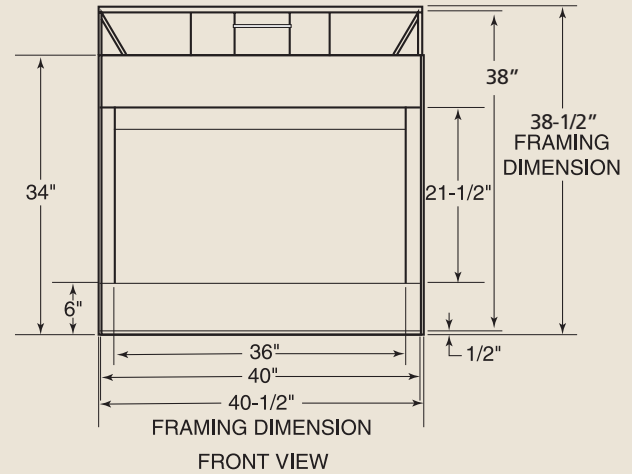

A Brand of Monessen Hearth Systems Co.
149 Cleveland Drive, Paris, Kentucky 40361

www.monessenhearth.com

To avoid personal injury or property damage, the product described by this brochure must be installed, operated and maintained in strict compliance with the instructions packaged with the product and all applicable building or fire codes. Contact local building or fire officials about restrictions and installation inspection requirements. All photographs and drawings on this brochure are for illustrative purposes only and are not intended for, nor should they be used as a substitute for the instructions packaged with the unit. Appearance and specifications of the product are subject to change without notice. © 2010 Monessen Hearth Systems Co. 09/10 ver 1