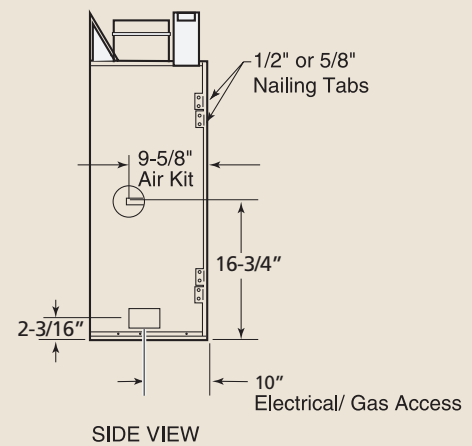

A Brand of Monessen Hearth Systems Co.
149 Cleveland Drive, Paris, Kentucky 40361

www.monessenhearth.com

To avoid personal injury or property damage, the product described by this brochure must be installed, operated and maintained in strict compliance with the instructions packaged with the product and all applicable building or fire codes. Contact local building or fire officials about restrictions and installation inspection requirements. All photographs and drawings on this brochure are for illustrative purposes only and are not intended for, nor should they be used as a substitute for the instructions packaged with the unit. Appearance and specifications of the product are subject to change without notice. © 2010 Monessen Hearth Systems Co. 09/10 ver 1