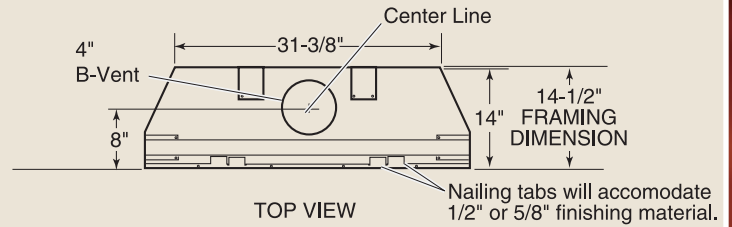

A Brand of Monessen Hearth Systems Co.
149 Cleveland Drive, Paris, Kentucky 40361

www.monessenhearth.com

To avoid personal injury or property damage, the product described by this brochure must be installed, operated and maintained in strict compliance with the instructions packaged with the product and all applicable building or fire codes. Contact local building or fire officials about restrictions and installation inspection requirements. All photographs and drawings on this brochure are for illustrative purposes only and are not intended for, nor should they be used as a substitute for the instructions packaged with the unit. Appearance and specifications of the product are subject to change without notice. © 2010 Monessen Hearth Systems Co. 09/10 ver 1