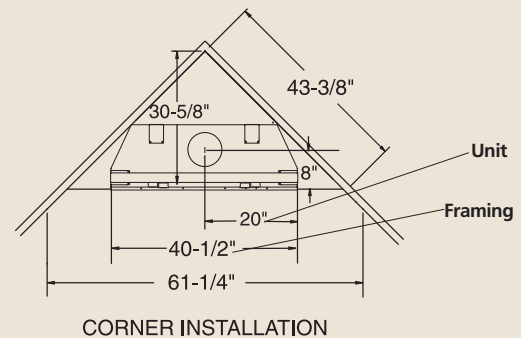

A Brand of Monessen Hearth Systems Co.
149 Cleveland Drive, Paris, Kentucky 40361

www.monessenhearth.com

To avoid personal injury or property damage, the product described by this brochure must be installed, operated and maintained in strict compliance with the instructions packaged with the product and all applicable building or fire codes. Contact local building or fire officials about restrictions and installation inspection requirements. All photographs and drawings on this brochure are for illustrative purposes only and are not intended for, nor should they be used as a substitute for the instructions packaged with the unit. Appearance and specifications of the product are subject to change without notice. © 2010 Monessen Hearth Systems Co. 09/10 ver 1