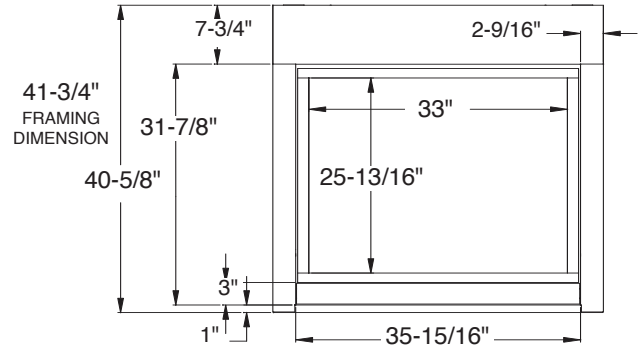

FRAMING DIMENSIONS