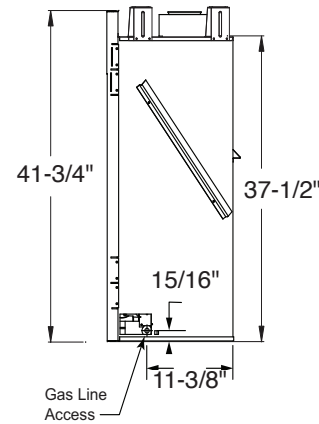

FRAMING DIMENSIONS