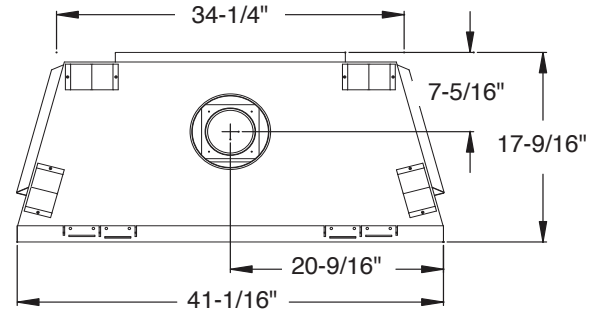

FRAMING DIMENSIONS