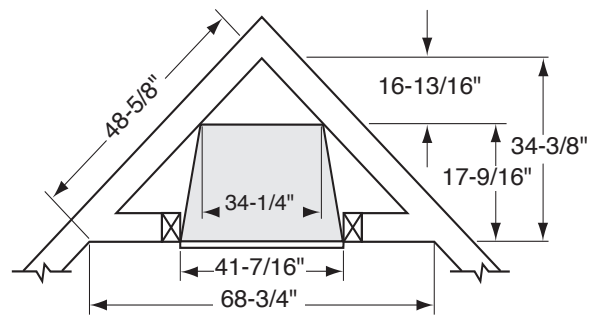

A Brand of Monessen Hearth Systems Co.
149 Cleveland Drive, Paris, Kentucky 40361
www.majesticproducts.com

To avoid personal injury or property damage, the product described by this brochure must be installed, operated and maintained in strict compliance with the instructions packaged with the product and all applicable building or fire codes. Contact local building or fire officials about restrictions and installation inspection requirements. All photographs and drawings on this brochure are for illustrative purposes only and are not intended for, nor should they be used as a substitute for the instructions packaged with the unit. Appearance and specifications of the product are subject to change without notice. 09/10 ver. 1