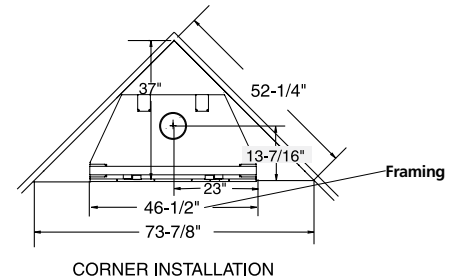

PRODUCT SPECIFICATIONS

500SBVNSC

B Vent Fireplace

FRAMING DIMENSIONS

ACTUAL DIMENSIONS

Actual size: 46" W x 38" H x 21" D
(1168 mm x 965 mm x 533 mm)

Viewing area: 42" W x 21½" H
(1067 mm x 546 mm)

Framing Dimensions: 46½" W x 38½" H x 21½" D
(1181 mm x 978 mm x 546 mm)