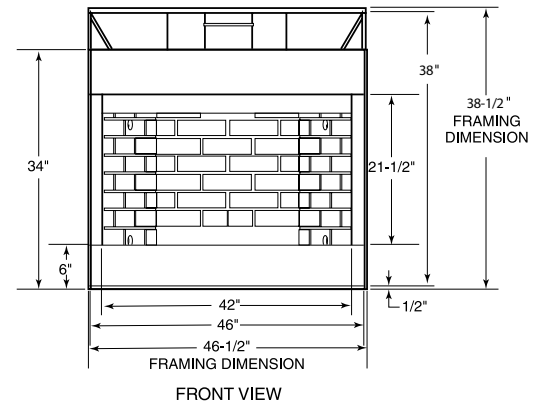

PRODUCT SPECIFICATIONS

500SBVNSC

B Vent Fireplace

FRAMING DIMENSIONS

ACTUAL DIMENSIONS

Actual size: 46" W x 38" H x 21" D
(1168 mm x 965 mm x 533 mm)

Viewing area: 42" W x 21½" H
(1067 mm x 546 mm)

Framing Dimensions: 46½" W x 38½" H x 21½" D
(1181 mm x 978 mm x 546 mm)