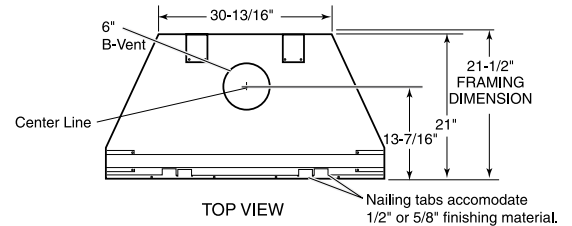

PRODUCT SPECIFICATIONS

500SBVNSC

B Vent Fireplace

FRAMING DIMENSIONS

ACTUAL DIMENSIONS

Actual size: 46" W x 38" H x 21" D
(1168 mm x 965 mm x 533 mm)

Viewing area: 42" W x 21½" H
(1067 mm x 546 mm)

Framing Dimensions: 46½" W x 38½" H x 21½" D
(1181 mm x 978 mm x 546 mm)