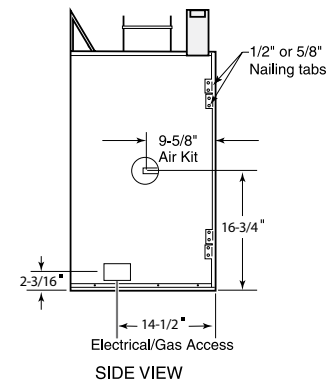

PRODUCT SPECIFICATIONS

500SBVNSC

B Vent Fireplace

FRAMING DIMENSIONS

ACTUAL DIMENSIONS

Actual size: 46" W x 38" H x 21" D
(1168 mm x 965 mm x 533 mm)

Viewing area: 42" W x 21½" H
(1067 mm x 546 mm)

Framing Dimensions: 46½" W x 38½" H x 21½" D
(1181 mm x 978 mm x 546 mm)