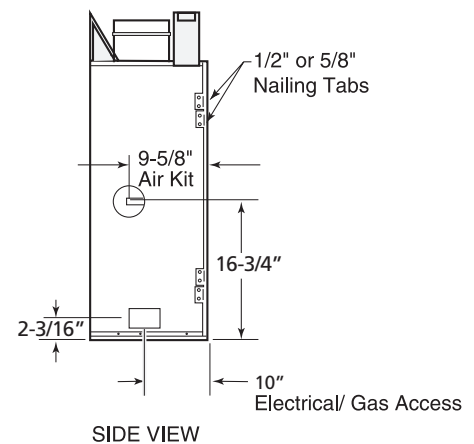

A Brand of Monessen Hearth Systems Co.
149 Cleveland Drive, Paris, Kentucky 40361
www.majesticproducts.com

To avoid personal injury or property damage, the product described by this brochure must be installed, operated and maintained in strict compliance with the instructions packaged with the product and all applicable building or fire codes. Contact local building or fire officials about restrictions and installation inspection requirements. All photographs and drawings on this brochure are for illustrative purposes only and are not intended for, nor should they be used as a substitute for the instructions packaged with the unit. Appearance and specifications of the product are subject to change without notice. 09/10 ver01