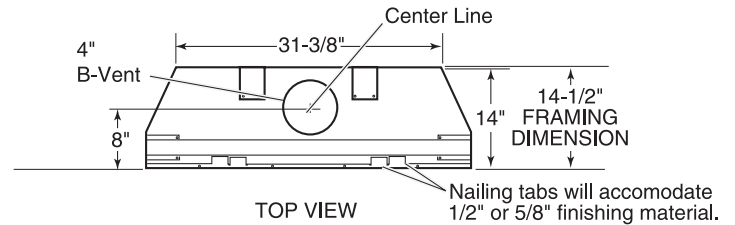

A Brand of Monessen Hearth Systems Co.
149 Cleveland Drive, Paris, Kentucky 40361
www.majesticproducts.com

To avoid personal injury or property damage, the product described by this brochure must be installed, operated and maintained in strict compliance with the instructions packaged with the product and all applicable building or fire codes. Contact local building or fire officials about restrictions and installation inspection requirements. All photographs and drawings on this brochure are for illustrative purposes only and are not intended for, nor should they be used as a substitute for the instructions packaged with the unit. Appearance and specifications of the product are subject to change without notice. 09/10 ver01