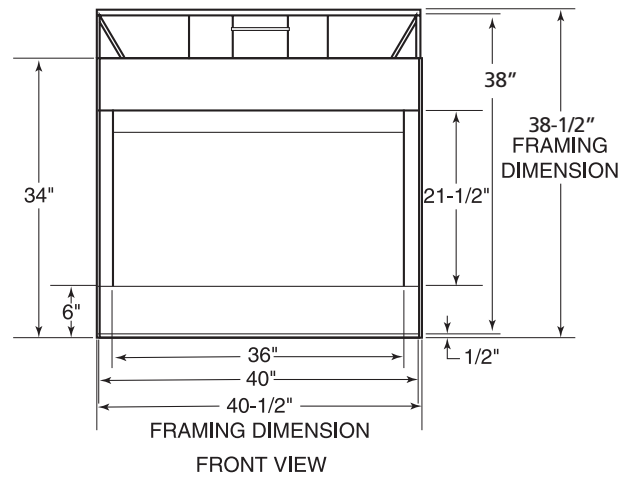

A Brand of Monessen Hearth Systems Co.
149 Cleveland Drive, Paris, Kentucky 40361
www.majesticproducts.com

To avoid personal injury or property damage, the product described by this brochure must be installed, operated and maintained in strict compliance with the instructions packaged with the product and all applicable building or fire codes. Contact local building or fire officials about restrictions and installation inspection requirements. All photographs and drawings on this brochure are for illustrative purposes only and are not intended for, nor should they be used as a substitute for the instructions packaged with the unit. Appearance and specifications of the product are subject to change without notice. 09/10 ver01