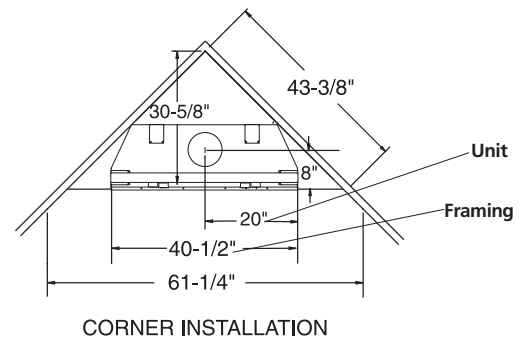

A Brand of Monessen Hearth Systems Co.
149 Cleveland Drive, Paris, Kentucky 40361
www.majesticproducts.com

To avoid personal injury or property damage, the product described by this brochure must be installed, operated and maintained in strict compliance with the instructions packaged with the product and all applicable building or fire codes. Contact local building or fire officials about restrictions and installation inspection requirements. All photographs and drawings on this brochure are for illustrative purposes only and are not intended for, nor should they be used as a substitute for the instructions packaged with the unit. Appearance and specifications of the product are subject to change without notice. 09/10 ver01