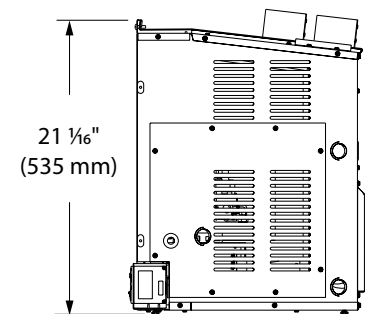

PRODUCT SPECIFICATIONS

30ICFDVLTSC Triumph Direct Vent Insert

ACTUAL DIMENSIONS

Actual size: 29"W x 20"H x 16"D (737 mm x 508 mm x 406 mm)
Viewing area: 24⁷/₈"W x 15¹/₂"H, 409 sq. in. (632 mm x 394 mm), 2490 sq. cm
Minimum Fireplace Opening: 30"W (Front) x 21"H x 17"D x 23"W (Rear)
(762 mm x 533 mm x 432 mm x 584 mm)

STANDARD FEATURES

- Medium direct vent gas insert with louverless flush face and simple, traditional styling
- Choice of Tavern Brown 3D, Cottage Clay 3D or Cottage Red 3D brick liner
- Natural Blaze burner that produces beautiful yellow flames with strikingly realistic movement and ember glow, and exclusive ceramic fiber log set
- Total Signature Command® with hand held, thermostatic touch screen remote control (TSFSC) and A/C module (SCSACM)
- Dual blower (160 cfm)
- Accent light
- Ceramic glass
- Certified safety screen barrier included

TOTAL SIGNATURE COMMAND® FEATURES

- A/C control with automatic battery back-up for operation during power failures
- Electronic ignition saves money and energy
- Optional cold climate pilot setting keeps flue warm, prevents condensation on door glass and keeps cold air from entering the home through the chimney
- Hi/Lo 3-step flame adjustment to run unit at your desired level of comfort

FIELD INSTALLED ACCESSORIES

- Contemporary rectangular or arched door available in Satin Black, Brushed Nickel, or Textured Mocha
- Rustic rectangular or arched door available in Satin Black, Brushed Nickel, or Textured Mocha
- Square trim available in Brushed Nickel or Textured Mocha
- Floating face available in Satin Black, Brushed Nickel, or Textured Mocha
- Fireglass kits available in Onyx, Diamond, Sapphire, and Bronze

Minimum Fireplace Opening