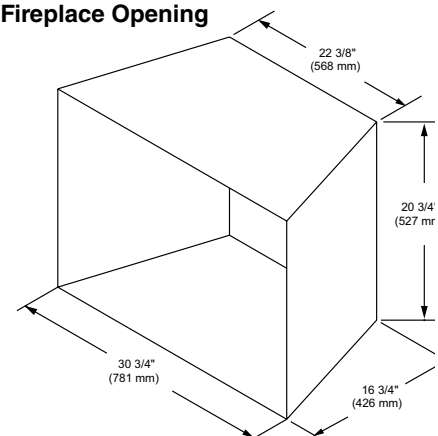

Minimum Fireplace Opening