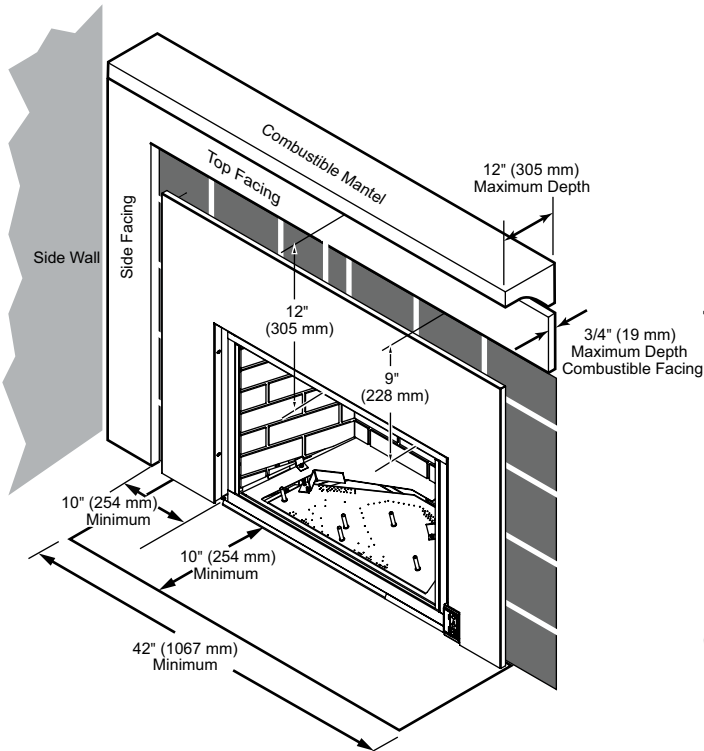

PRODUCT SPECIFICATIONS

30ICFDVLTSC Triumph Direct Vent Insert

INSERT CLEARANCES

FIELD INSTALLED ACCESSORIES (continued)

- Two sided surrounds with side control and safety screen attachment available:
  - ICF30S2B 38"W x 26"H x 2"D (965 mm x 660 mm x 51 mm)
  - ICF30M2B 42"W x 30"H x 2"D (1065 mm x 762 mm x 51 mm)
- Termination Kits:
  - LINK-DV30B Two 30' flex liners and round termination cap
  - LINKSQB-DV30 Two 30' flex liners and square termination cap
  - LINK-CAPB Round cap only
  - LINKSQB-CAP Square cap only
- Kit required for conversion to LP (ICF30LPK)

TECHNICAL SPECIFICATIONS

BTU Input: 31,000 - 20,500 Natural Gas
30,000 - 23,500 Liquid Propane
Ignition System: Total Signature Command
Gas Type: Natural Gas or Liquid Propane
Gas Line: Shut-off valve and 24" (610 mm) flex line
Flue Type: 3" (76 mm) intake and 3" exhaust flex vent
Termination: Intake and exhaust, top center slide connector
Min./Max. Vent Height: 10' (3 m) min. / 40' (12.9 m) max.
Design Certified: CSA

CLEARANCE TO COMBUSTIBLES

Front of Fireplace: 36" (914 mm)
Mantel Clearance: 12" (305 mm) min. / 12" Depth (305 mm) max.
Firebox Opening to Side Wall: 10" (254 mm)
Hearth Requirement: 10" (254 mm)

EFFICIENCY DATA

AFUE: 67.2% NG / 68.54% LP
Canadian P4 Efficiency: Up to 71.9% NG / 83.7% LP