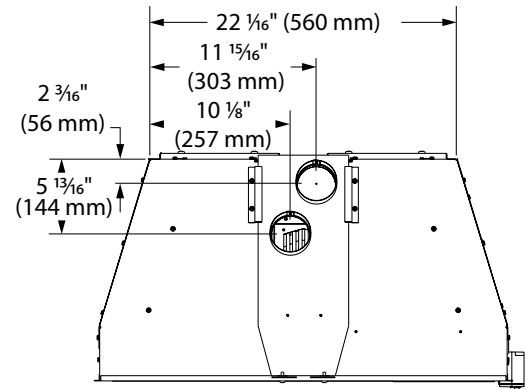

PRODUCT SPECIFICATIONS

30ICFDVLTSC Triumph Direct Vent Insert

ACTUAL DIMENSIONS

Actual size: 29"W x 20"H x 16"D (737 mm x 508 mm x 406 mm)
Viewing area: 24⁷/₈"W x 15¹/₂"H, 409 sq. in. (632 mm x 394 mm), 2490 sq. cm
Minimum Fireplace Opening: 30"W (Front) x 21"H x 17"D x 23"W (Rear)
(762 mm x 533 mm x 432 mm x 584 mm)

STANDARD FEATURES

- Medium direct vent gas insert with louverless flush face and simple, traditional styling
- Choice of Tavern Brown 3D, Cottage Clay 3D or Cottage Red 3D brick liner
- Natural Blaze burner that produces beautiful yellow flames with strikingly realistic movement and ember glow, and exclusive ceramic fiber log set
- Total Signature Command® with hand held, thermostatic touch screen remote control (TSFSC) and A/C module (SCSACM)
- Dual blower (160 cfm)
- Accent light
- Ceramic glass
- Certified safety screen barrier included

TOTAL SIGNATURE COMMAND® FEATURES

- A/C control with automatic battery back-up for operation during power failures
- Electronic ignition saves money and energy
- Optional cold climate pilot setting keeps flue warm, prevents condensation on door glass and keeps cold air from entering the home through the chimney
- Hi/Lo 3-step flame adjustment to run unit at your desired level of comfort

FIELD INSTALLED ACCESSORIES

- Contemporary rectangular or arched door available in Satin Black, Brushed Nickel, or Textured Mocha
- Rustic rectangular or arched door available in Satin Black, Brushed Nickel, or Textured Mocha
- Square trim available in Brushed Nickel or Textured Mocha
- Floating face available in Satin Black, Brushed Nickel, or Textured Mocha
- Fireglass kits available in Onyx, Diamond, Sapphire, and Bronze

Minimum Fireplace Opening