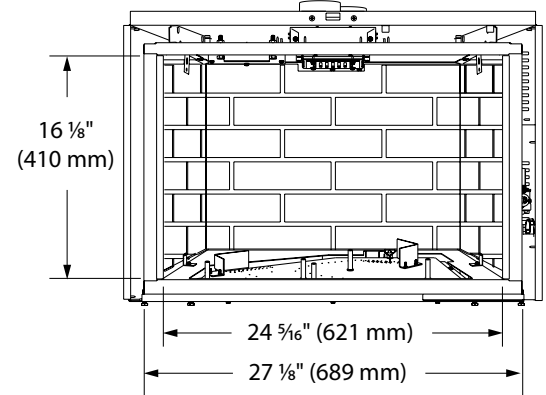

PRODUCT SPECIFICATIONS

30ICFDVLTSC Triumph Direct Vent Insert

ACTUAL DIMENSIONS

Actual size: 29"W x 20"H x 16"D (737 mm x 508 mm x 406 mm)
Viewing area: 24⁷/₈"W x 15¹/₂"H, 409 sq. in. (632 mm x 394 mm), 2490 sq. cm
Minimum Fireplace Opening: 30"W (Front) x 21"H x 17"D x 23"W (Rear)
(762 mm x 533 mm x 432 mm x 584 mm)

STANDARD FEATURES

- Medium direct vent gas insert with louverless flush face and simple, traditional styling
- Choice of Tavern Brown 3D, Cottage Clay 3D or Cottage Red 3D brick liner
- Natural Blaze burner that produces beautiful yellow flames with strikingly realistic movement and ember glow, and exclusive ceramic fiber log set
- Total Signature Command® with hand held, thermostatic touch screen remote control (TSFSC) and A/C module (SCSACM)
- Dual blower (160 cfm)
- Accent light
- Ceramic glass
- Certified safety screen barrier included

TOTAL SIGNATURE COMMAND® FEATURES

- A/C control with automatic battery back-up for operation during power failures
- Electronic ignition saves money and energy
- Optional cold climate pilot setting keeps flue warm, prevents condensation on door glass and keeps cold air from entering the home through the chimney
- Hi/Lo 3-step flame adjustment to run unit at your desired level of comfort

FIELD INSTALLED ACCESSORIES

- Contemporary rectangular or arched door available in Satin Black, Brushed Nickel, or Textured Mocha
- Rustic rectangular or arched door available in Satin Black, Brushed Nickel, or Textured Mocha
- Square trim available in Brushed Nickel or Textured Mocha
- Floating face available in Satin Black, Brushed Nickel, or Textured Mocha
- Fireglass kits available in Onyx, Diamond, Sapphire, and Bronze

Minimum Fireplace Opening