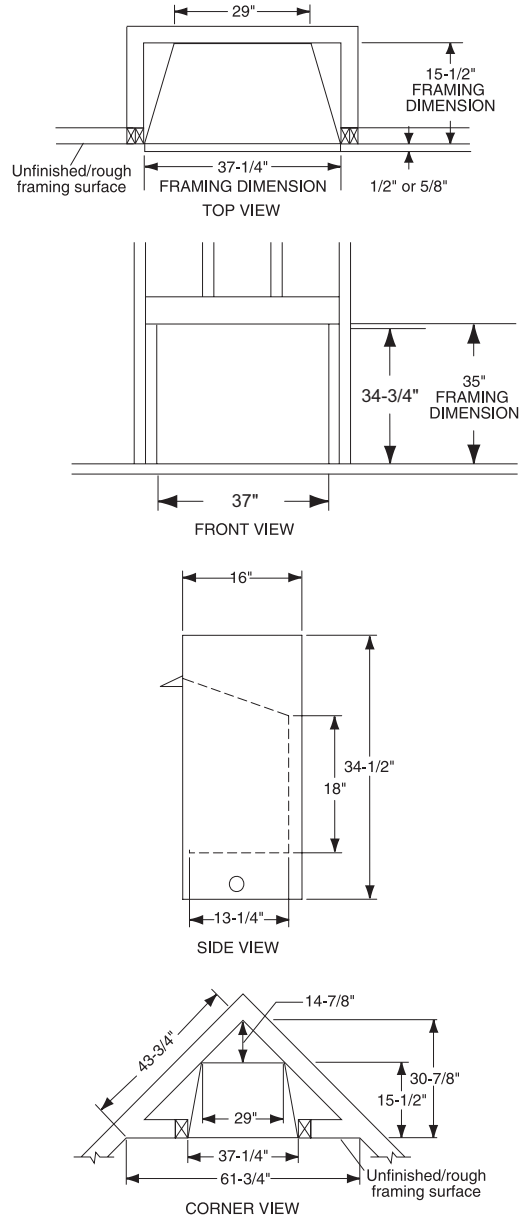

TECHNICAL INFORMATION

- Clearance to Fireplace: Zero
- CSA Design Certified

149 Cleveland Drive, Paris, Kentucky 40361
www.monessenhearth.com

To avoid personal injury or property damage, the product described by this brochure must be installed, operated and maintained in strict compliance with the instructions packaged with the product and all applicable building or fire codes. Contact local building or fire officials about restrictions and installation inspection requirements. All photographs and drawings on this brochure are for illustrative purposes only and are not intended for, nor should they be used as a substitute for the instructions packaged with the unit. Appearance and specifications of the product are subject to change without notice. 1115v1 © 2015 Hearth & Home Technologies