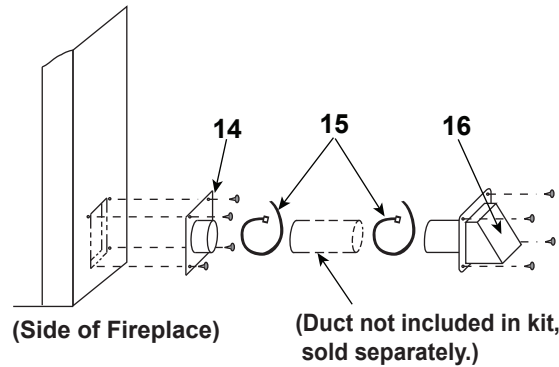

**Stocked
at Depot**

ITEM	DESCRIPTION	COMMENTS	PART NUMBER	
1	Damper Blade Assembly		SRV34487	
2	Starter Section Assembly		SRV22072	Y
3	Top Standoffs	Qty 4 req	SRV4044-111	
4	Smoke Shield	Qty 2 req	16829F	
5	Refractory - Back	Qty 2 req	SRV16672	
6	Refractory - Side	Qty 4 req	SRV16948	
7	**Firescreen Assembly	Qty 4 req	SRV26053	Y
	Firescreen Handle		SRV10002	
8	Door Support	Qty 2 req	SRV16697BK	
9	Hearth Refractory		SRV16673	
10	Ashlip	Qty 2 req	SRV16674	
11	Grate		GR11	Y
12	Damper Control		SRV16663	
13	Top Front	Qty 2 req	SRV16688	

** Firescreen length changed from 21.69" to 22.12"

Additional service parts on following page.

Outside Air Kit

IMPORTANT: THIS IS DATED INFORMATION. Parts must be ordered from a dealer or distributor. **Hearth and Home Technologies does not sell directly to consumers.** Provide model number and serial number when requesting service parts from your dealer or distributor.