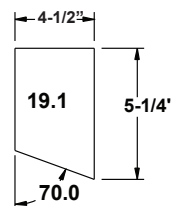

#19 Brick Set Post SN #1750842

IMPORTANT: THIS IS DATED INFORMATION. Parts must be ordered from a dealer or distributor. **Hearth and Home Technologies does not sell directly to consumers.** Provide model number and serial number when requesting service parts from your dealer or distributor.