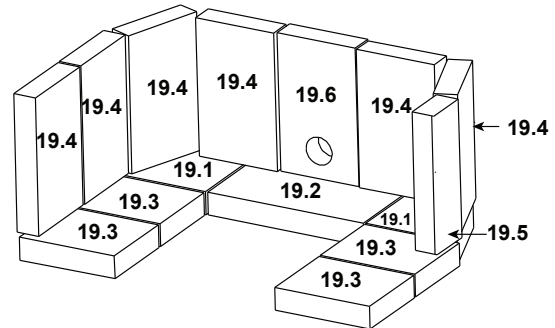

#19 Brick Set Post SN #1750842

IMPORTANT: THIS IS DATED INFORMATION. Parts must be ordered from a dealer or distributor. **Hearth and Home Technologies does not sell directly to consumers.** Provide model number and serial number when requesting service parts from your dealer or distributor.

Stocked at Depot

ITEM	DESCRIPTION	COMMENTS	PART NUMBER	
Pre 1750842				
18	Brick Assembly	No longer available	SRV7004-028	
18.1	Brick, 7-3/8" x 4-1/2" x 1-1/4" (see diagram)	Qty. 2 Req.		
18.2	Brick, 5-3/4" x 4-1/2" x 1-1/4"	Qty. 1 Req.		
18.3	Brick, 7-5/8" x 4-1/2" x 1-1/4"	Qty. 4 Req.		
18.4	Brick, 3" x 4-1/2" x 1-1/4"	Qty. 1 Req.		
18.5	Brick, 7-1/2" x 4-1/2" x 1-1/4"	Qty. 10 Req.		
18.6	Brick, 7-1/2" x 2-1/2" x 1-1/4"	Qty. 1 Req.		
18.7	Brick, 7-1/4" x 4-1/2" x 1-1/4" (see diagram) w/Hole	No longer available	SRV7004-199	
	Brick, Uncut(Must specify size when ordering)	Pkg of 1	832-0550	
		Pkg of 6	832-3040	
Post 1750842				
19	Brick Assembly	No longer available	BRICK-7004	
19.1	Brick, 5-1/4" x 4-1/2" x 1-1/4" (see diagram)	Qty. 2 Req.		
19.2	Brick, 9" x 4-1/2" x 1-1/4"	Qty. 1 Req.		
19.3	Brick, 5-3/8" x 4-1/2" x 1-1/4"	Qty. 4 Req.		
19.4	Brick, 7-1/2" x 4-1/2" x 1-1/4"	Qty. 6 Req.		
19.5	Brick, 7-1/2" x 2-1/2" x 1-1/4"	Qty. 1 Req.		
19.6	Brick, 7-1/4" x 4-1/2" x 1-1/4" (see diagram) w/Hole	Qty. 1 Req.	SRV7004-199	
	Brick, Uncut	Pkg of 1	832-0550	
		Pkg of 6	832-3040	

Additional service part numbers appear on following page.