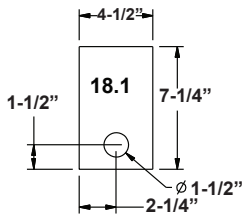

Beginning Manufacturing Date: July 2003
Ending Manufacturing Date: July 2016

#18 Brick Set Pre SN #1750842