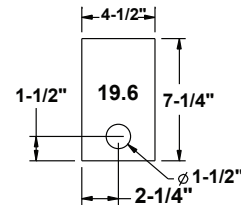

#19 Brick Set Post SN #1750842

IMPORTANT: THIS IS DATED INFORMATION. Parts must be ordered from a dealer or distributor. **Hearth and Home Technologies does not sell directly to consumers.** Provide model number and serial number when requesting service parts from your dealer or distributor.

Stocked at Depot

ITEM	DESCRIPTION	COMMENTS	PART NUMBER	
Pre 1750842				
18	Brick Assembly	No longer available	SRV7004-028	
18.1	Brick, 7-3/8" x 4-1/2" x 1-1/4" (see diagram)	Qty. 2 Req.		
18.2	Brick, 5-3/4" x 4-1/2" x 1-1/4"	Qty. 1 Req.		
18.3	Brick, 7-5/8" x 4-1/2" x 1-1/4"	Qty. 4 Req.		
18.4	Brick, 3" x 4-1/2" x 1-1/4"	Qty. 1 Req.		
18.5	Brick, 7-1/2" x 4-1/2" x 1-1/4"	Qty. 10 Req.		
18.6	Brick, 7-1/2" x 2-1/2" x 1-1/4"	Qty. 1 Req.		
18.7	Brick, 7-1/4" x 4-1/2" x 1-1/4" (see diagram) w/Hole	No longer available	SRV7004-199	
	Brick, Uncut(Must specify size when ordering)	Pkg of 1	832-0550	
		Pkg of 6	832-3040	
Post 1750842				
19	Brick Assembly	No longer available	BRICK-7004	
19.1	Brick, 5-1/4" x 4-1/2" x 1-1/4" (see diagram)	Qty. 2 Req.		
19.2	Brick, 9" x 4-1/2" x 1-1/4"	Qty. 1 Req.		
19.3	Brick, 5-3/8" x 4-1/2" x 1-1/4"	Qty. 4 Req.		
19.4	Brick, 7-1/2" x 4-1/2" x 1-1/4"	Qty. 6 Req.		
19.5	Brick, 7-1/2" x 2-1/2" x 1-1/4"	Qty. 1 Req.		
19.6	Brick, 7-1/4" x 4-1/2" x 1-1/4" (see diagram) w/Hole	Qty. 1 Req.	SRV7004-199	
	Brick, Uncut	Pkg of 1	832-0550	
		Pkg of 6	832-3040	

Additional service part numbers appear on following page.