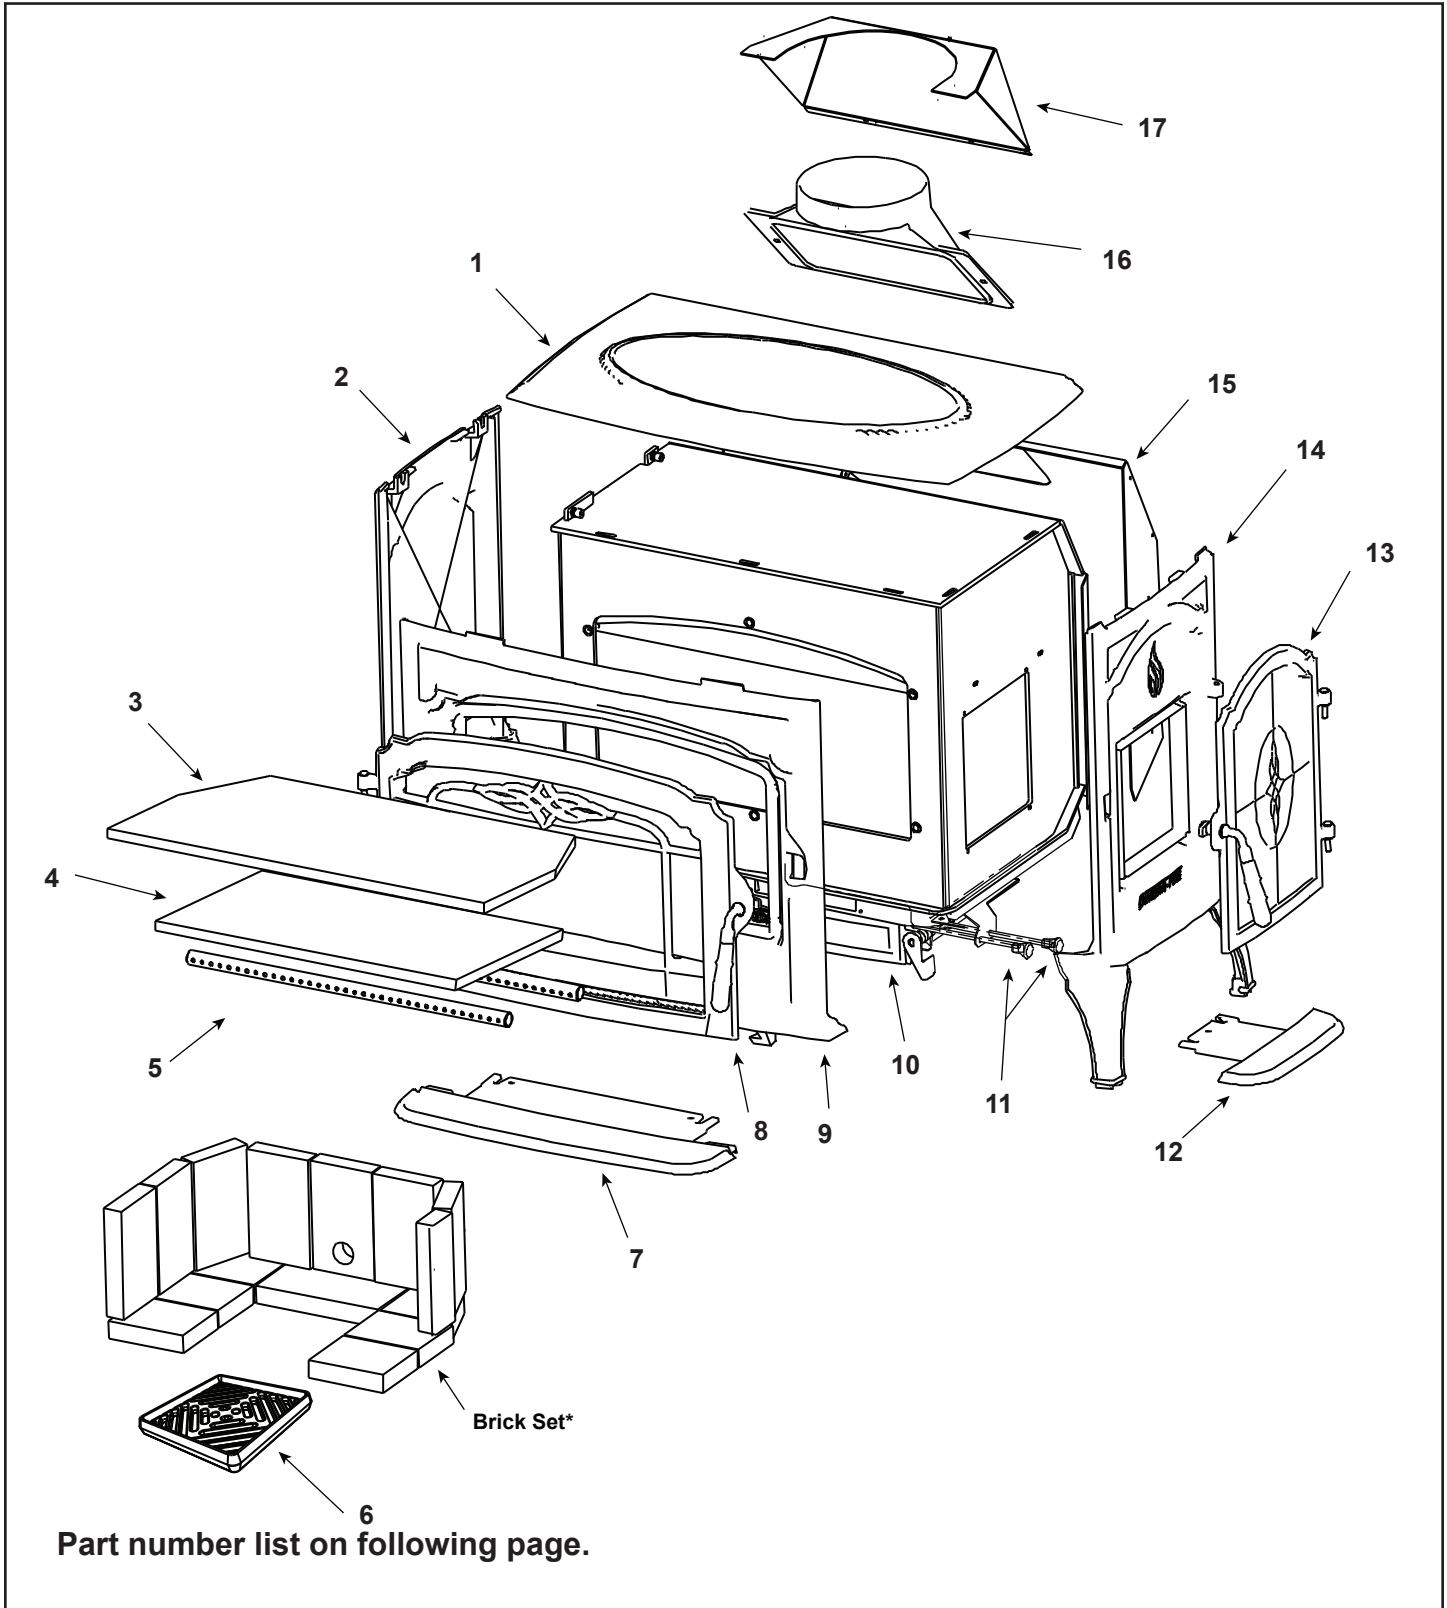

Non-Catalytic, Front/Side Load,  
Wood Stove

Beginning Manufacturing Date: July 2003  
Ending Manufacturing Date: July 2016

**Active Units**  
YOSEMITE-MBK (7-03 to 7-16)  
YOSEMITE-PMH (8-03 to 7-16)

**Retired Units**  
YOSEMITE-PCR (8-03 to 11-06)  
YOSEMITE-PGR (8-03 to 2-05)  
YOSEMITE-PMB (8-03 to 2-05)