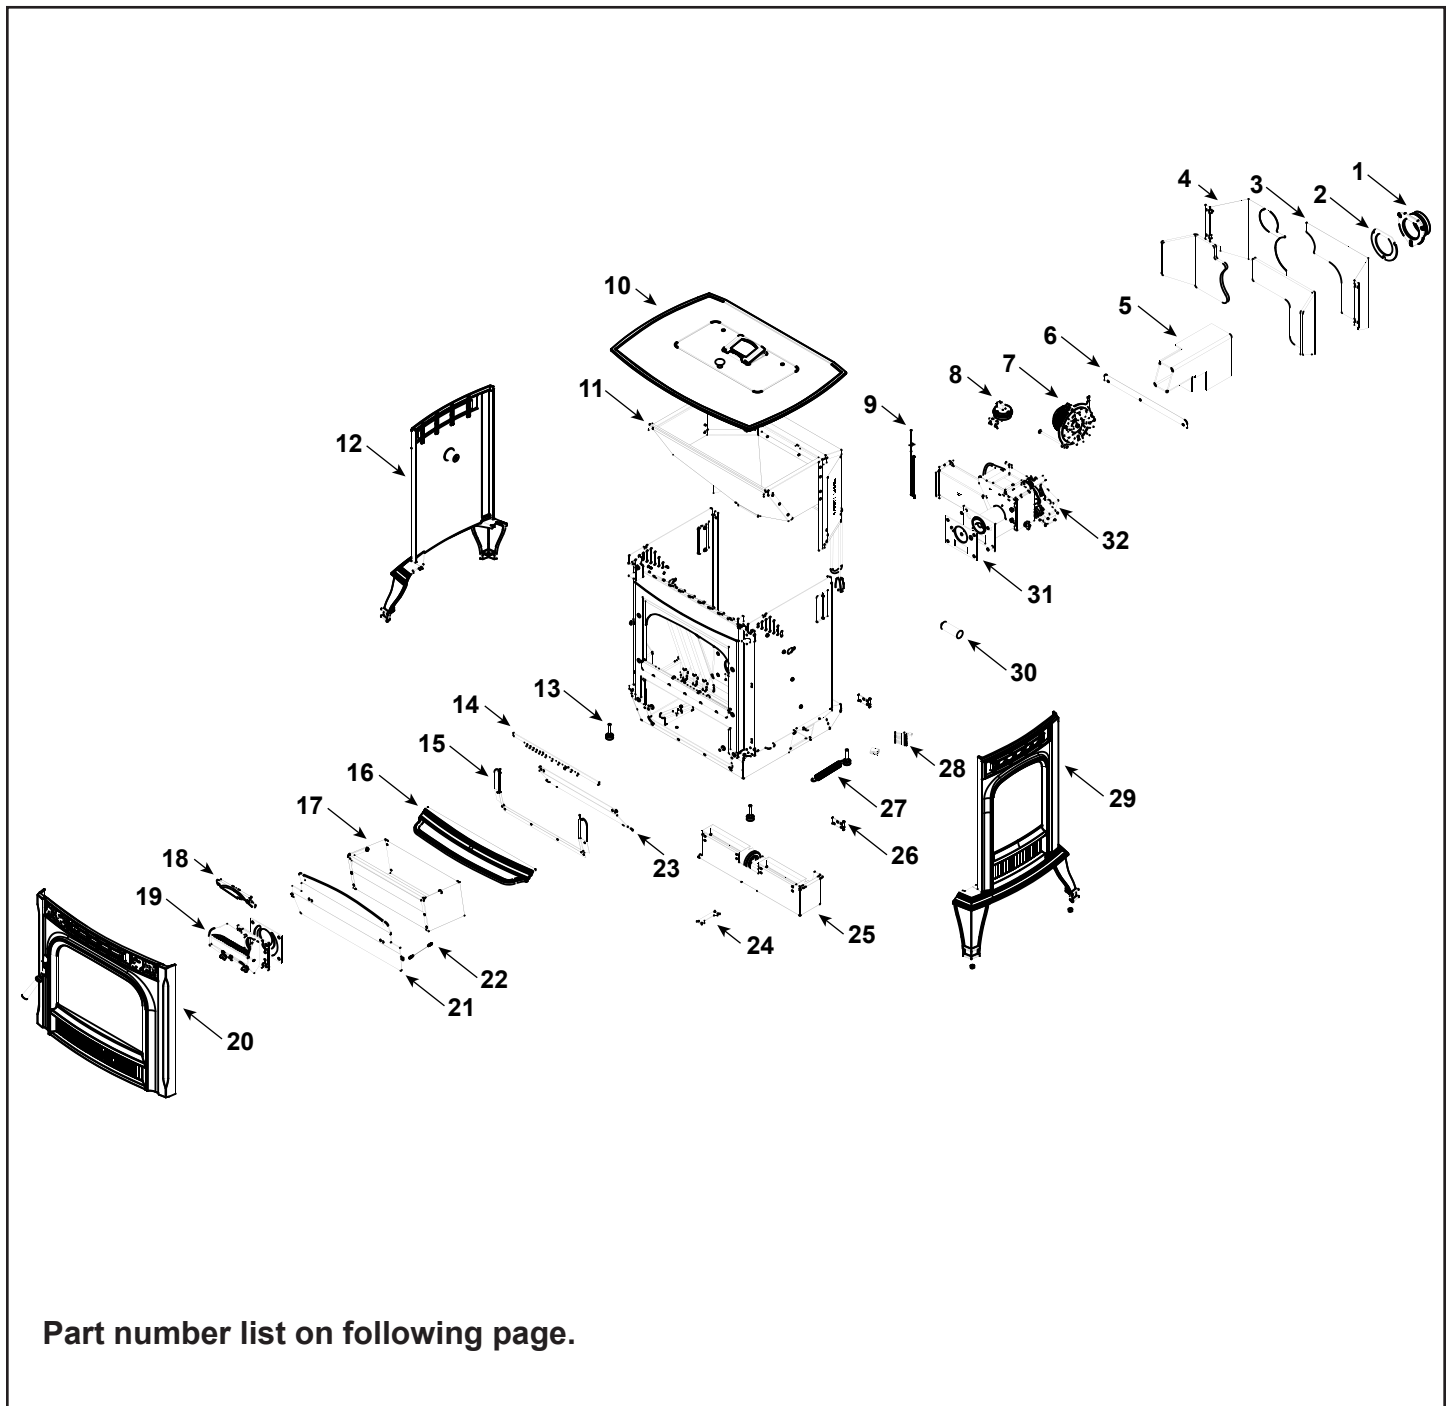

- 1-90-680000-1 (Black) (Beginning Manufacturing Date: Sept 2016)(Ending Manufacturing Date: Feb 2020)
- 1-90-680000-14 (Majolica Brown) (Beginning Manufacturing Date: Sept 2016)(Ending Manufacturing Date: Feb 2020)
- 1-90-680000-20 (Dark Blue)(Beginning Manufacturing Date: Sept 2016)(Ending Manufacturing Date: April 2019)
- 1-90-680000-21 (Frost) (Beginning Manufacturing Date: Sept 2016)(Ending Manufacturing Date: Feb 2020)
- 1-90-680000-22 (Black Porcelain)(Beginning Manufacturing Date: Sept 2016)(Ending Manufacturing Date: April 2019)
- 1-90-680000-30 (Twilight) (Beginning Manufacturing Date: Sept 2016)(Ending Manufacturing Date: Feb 2020)
- 1-90-680001-1 (Black w/Wireless) (Beginning Manufacturing Date: Feb 2020)
- 1-90-680001-14 (Majolica Brown w/Wireless) (Beginning Manufacturing Date: Feb 2020)
- 1-90-680001-21 (Frost w/Wireless) (Beginning Manufacturing Date: Feb 2020)(Ending Manufacturing Date: April 2021)
- 1-90-680001-30 (Twilight w/Wireless) (Beginning Manufacturing Date: Feb 2020)

Part number list on following page.