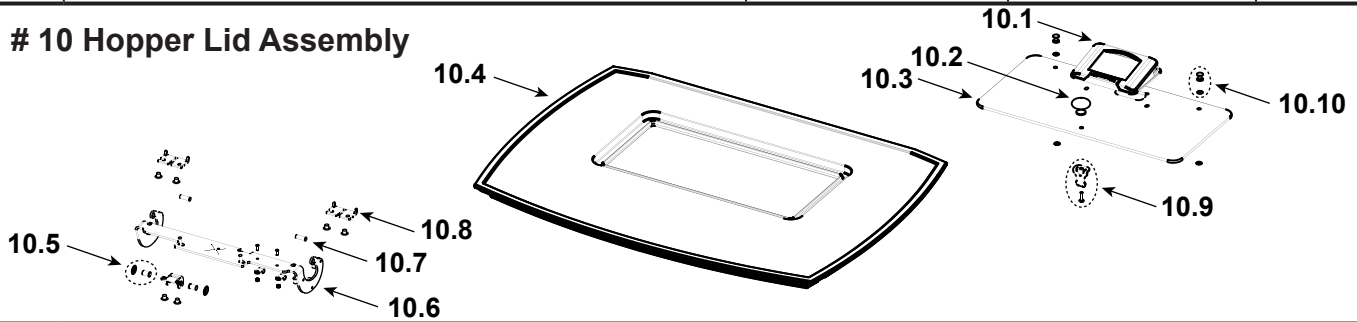

IMPORTANT: THIS IS DATED INFORMATION. Parts must be ordered from a dealer or distributor. **Hearth and Home Technologies does not sell directly to consumers.** Provide model number and serial number when requesting service parts from your dealer or distributor.

**Stocked
at Depot**

ITEM	DESCRIPTION	COMMENTS	PART NUMBER	
1	Pellet Tailpipe Cast		3-00-247237	Y
2	Gasket Set, Burn Pot & Tailpipe	Pkg of 5 Sets	1-00-07381	Y
3	Right Feeder Shield		1-10-677885A	Y
4	Left Feeder Shield		1-10-677084A	Y
5	Combustion Box Insulation		3-44-677042	
6	Rear Shield Retainer		2-00-677086L	
7	Combustion Blower		1-00-02275	Y
	Gasket		SRV8344-004	
	Fan Blade		1-10-574500A	Y
	Blower Mount Plate w/Studs and Nuts		2-00-680007L	Y
	Blower Mounting Studs and Nuts	5 Sets	1-00-832150	
8	Differential Switch		SRV8320-003	Y
9	Thermister Probe (ESP Probe)		3-20-00844	Y

10 Hopper Lid Assembly

10.1	Touch Control		1-00-777552	Y
	Touch Control Screws	Pkg of 30	SRV8787-011	
	Cable Cover Gasket	Post HF1670987	3-44-777549	
10.2	Hopper Knob w/Screw		1-00-02000-1	
10.3	Hopper Lid Glass		3-40-777770	Y
10.4	Top	Black Paint	4-00-677057P	
		Majolica Brown Porcelain	1-10-677057-14	
		Dark Blue Porcelain	1-10-677057-20	
		Frost Porcelain	1-10-677057-21	
		Black Porcelain	1-10-677057-22	
	Twilight	1-10-677057-30		
	Gasket, 3/8 x 1/2	20 Ft	1-00-375501	Y
10.5	Ball Plungers and Retainers	6 Sets	1-00-5500	
10.6	Hinge w/Hardware		1-00-777771	Y
10.7	Dowel Pin, 1/4 x 3/4	Pkg of 15	3-30-2015-15	
10.8	Hinge Pin Plate w/Hardware	1 Set	1-00-777560	
10.9	Complete Latch	2 Sets	1-00-0669697	Y
10.10	Screw Post Kit	20 Sets	1-00-129004	Y

Additional service part numbers appear on following page.