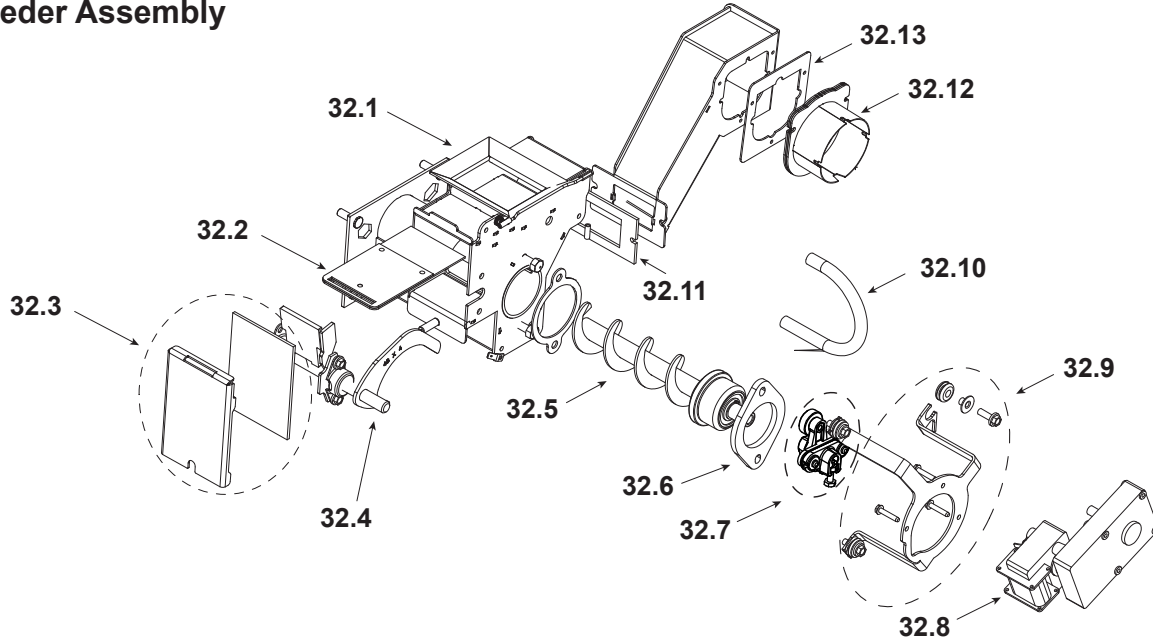

Stocked at Depot

ITEM	DESCRIPTION	COMMENTS	PART NUMBER	
30	Capacitor		1-00-00276	Y
31	Gasket Set, Burn Pot & Tailpipe	Pkg of 5 Sets	1-00-07381	Y

#32 Feeder Assembly

32	Feeder Assembly			
32.1	Feeder Body		1-10-680021A	Y
32.2	Slide Plate		1-10-777690A	Y
32.3	Feed Cover & Gasket	2 Sets	1-00-677122	Y
32.4	Pusher Arm		1-10-677187W	Y
	Pillow Block	Pkg of 4	3-31-3614087-4	Y
32.5	Auger		3-50-00565	Y
	Gasket, Auger	Pkg of 5	1-00-888196	
32.6	Bearing Retainer w/Hardware		1-00-04035	Y
	Cam Bearing		3-31-3014	Y
32.7	Cam Block Assembly		1-10-777950A	Y
32.8	Gear Motor		3-20-00677	Y
32.9	Motor Mount w/Hardware		1-00-777598	Y
32.1	Feeder Crossover Tube Kit		1-00-67900	Y
32.11	Gasket, Snout	Pkg of 10	3-44-677160-10	Y
32.12	Air Intake		1-10-06810A	
32.13	Gasket, Air Intake	Pkg of 6	3-44-72224-6	Y
	Silicone Cap	Pgk of 10	3-99-123/10	