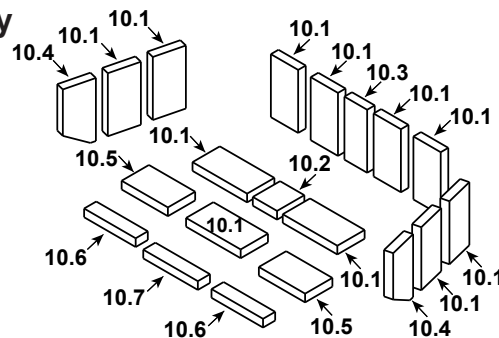

Stocked at Depot

ITEM	DESCRIPTION	COMMENTS	PART NUMBER	
1	Convection Back		SRV7075-110	
	Screw, sheet Metal #8 x 1/2 S Grip	Pkg of 40	12460/40	Y
	Screw, Hex Washer Head Ms 1/4-20 x 3/4	Pkg of 25	220-0080/25	Y
2	Flue Attach Ring		SRV7044-154	
	Bolt 5/16-18 x 1 Hex Head	Pkg of 12	27887/12	Y
	Nut, flanged, 5/16 -18, black	Pkg of 10	A-3483-1/10	Y
3	Gasket, Flue Collar		SRV7044-194	
4	Chimney Attach Ring		SRV7044-181	
5	Ceramic Fiber Blanket	1 1/2" Thick	SRV7075-187	Y
6	Baffle Board		SRV7075-186	Y

#7 Baffle Protection Channel

Side view

Front, looking into unit

7	Baffle Protection Channel		SRV7046-165	Y
8	Tube Support Rack		SRV7075-193	Y
	Screw, Hex Washer Head Ms 1/4-20 x 3/4	Pkg of 25	220-0080/25	Y
9	Tube Channel Assembly		SRV7075-004	Y
	Screw, Hex Washer Head Ms 1/4-20 x 3/4	Pkg of 25	220-0080/25	Y
	Nut, Ser Flange small 1/4-20	Pkg of 24	226-0130/24	Y

#10 Brick Assembly

10	Brick Assembly		SRV7075-021	
10.1	Brick (9 x 4.50 x 1.25), Pumice	Qty 11 req		
10.2	Brick (4.5 x 4 x 1.25)	Qty 1 req		
10.3	Brick (9 x 3.75 x 1.25)	Qty 1 req		
10.4	Brick (9 x 4.5 x 1.25) w/Angle	Qty 2 req		
10.5	Brick (7.63 x 4.5 x 1.25)	Qty 2 req		
10.6	Brick (8.5 x 2 x 1.25)	Qty 2 req		
10.7	Brick (9 x 2 x 1.25)	Qty 1 req		
	Brick, Uncut	Single	832-0550	
		Set of 6	832-3040	