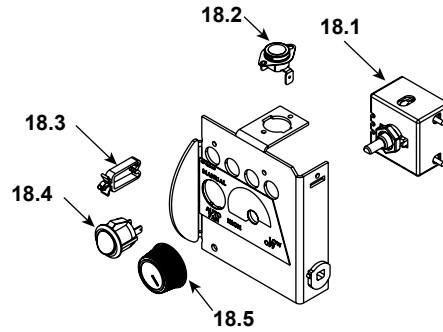

#18 Control Assembly

IMPORTANT: THIS IS DATED INFORMATION. Parts must be ordered from a dealer or distributor. **Hearth and Home Technologies does not sell directly to consumers.** Provide model number and serial number when requesting service parts from your dealer or distributor.

Stocked at Depot

ITEM	DESCRIPTION	COMMENTS	PART NUMBER	
18	Control Panel Assembly		SRV7063-020	
18.1	Rheostat, Speed Control		842-0370	Y
18.2	Disc, Snap, Convection Blower		SRV230-0470	Y
18.3	Wire Clip	Pkg of 10	7000-400/10	Y
18.4	Rocker Switch, round		SRV7000-515	Y
18.5	Knob, Speed Control		200-2041	Y
	Power Cord		SRV7000-623	
19	Upper Front	Matte Black	SRV7075-121MBK	
		Porcelain Mahogany	SRV7075-121PMH	
	Door Rope, Knit, 7/16", Black, also used to seal front face to firebox		844-6730	Y
	Screw, Fn Tx 1/4 x-20 x 1	Pkg of 10	7000-622/10	Y
20	Combustion Cover Assembly		SRV7075-196	
	Screw, Sheet Metal #8 x 1/2 S-Grip	Pkg of 40	12460/40	Y
	Outside Air Cover Plate		SRV7044-217	
21	Leg Extension	Qty 2, Left & Right	SRV7075-226	
22	Burn Rate Control Assembly		SRV7075-005	Y
	Knob	Pkg of 2	32284/2	Y
	Screw Hex Washer Head Ms 1/4-20 X 3/4	Pkg of 25	220-0080/25	Y
	Screw, Sheet Metal #8 x 1/2 S-Grip	Pkg of 40	12460/40	Y
23	Timer Control Assembly		SRV7075-007	Y
	Knob	Pkg of 2	32284/2	Y
	Screw, Pan Head Phillips 8-32 x 3/8	Pkg of 40	225-0500/40	Y
	Timer (Only) Replacement		SRV480-1940	Y
24	Timer Door Assembly		SRV7075-054	
	Gasket, Air Inlet Damper		7033-282	Y
	Screw Hex Washer Head Ms 1/4-20 X 3/4	Pkg of 25	220-0080/25	Y
25	Tube Channel Base Assembly w/Cover		SRV7075-192	
	Screw Hex Washer Head Ms 1/4-20 X 3/4	Pkg of 25	220-0080/25	Y
	Screw, Sheet Metal #8 x 1/2 S-Grip	Pkg of 40	12460/40	Y
	15 Degree Adapter		DV-6DLR-E15ADSS	

Additional service part numbers appear on following page.