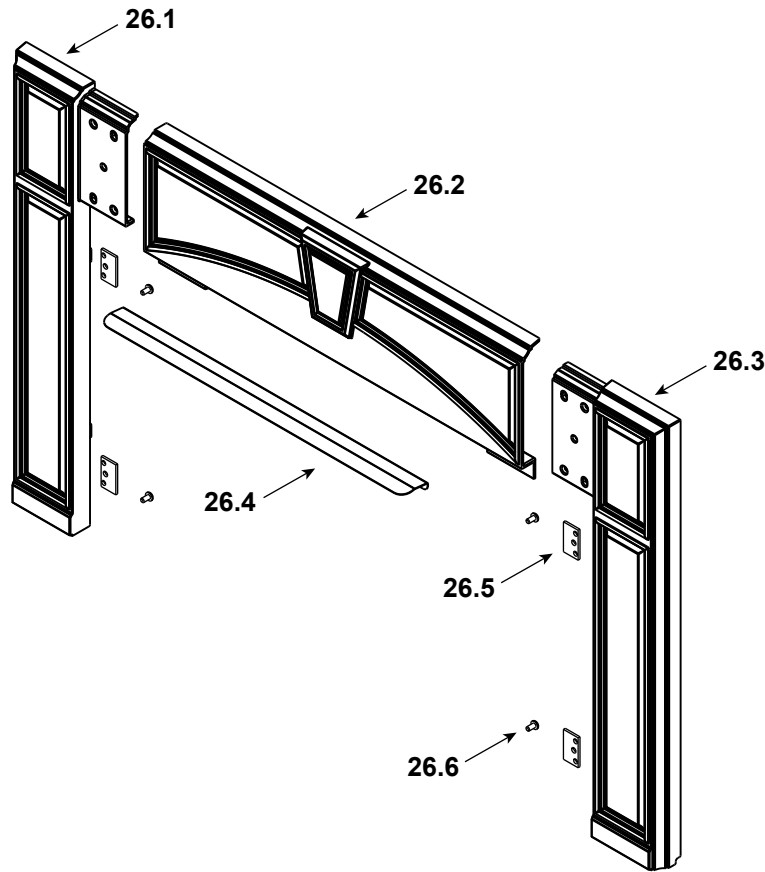

#26 Cast Surround Assemblies

IMPORTANT: THIS IS DATED INFORMATION. Parts must be ordered from a dealer or distributor. **Hearth and Home Technologies does not sell directly to consumers.** Provide model number and serial number when requesting service parts from your dealer or distributor.

**Stocked
at Depot**

ITEM	DESCRIPTION	COMMENTS	PART NUMBER	
26	Surrounds, Cast	Matte Black	SP-GRAND-CC-MBK	
		No longer available	SP-GRAND-CC-PMH	
26.1	Surround Left	Matte Black	SRV7075-133MBK	
		Porcelain Mahogany	SRV7075-133PMH	
26.2	Surround Top	Matte Black	SRV7075-129MBK	
		Porcelain Mahogany	SRV7075-129PMH	
26.3	Surround Right	Matte Black	SRV7075-131MBK	
		Porcelain Mahogany	SRV7075-131PMH	
26.4	Mantel Retainer		SRV7075-512	
26.5	Surround Retainer	Qty 4 req	SRV7063-136	
26.6	1/4-20 x 50 Phillips Pan Head Screw	Pkg of 12	32281/12	Y
	Component Pack		SRV7063-054	

Additional service part numbers appear on following page.