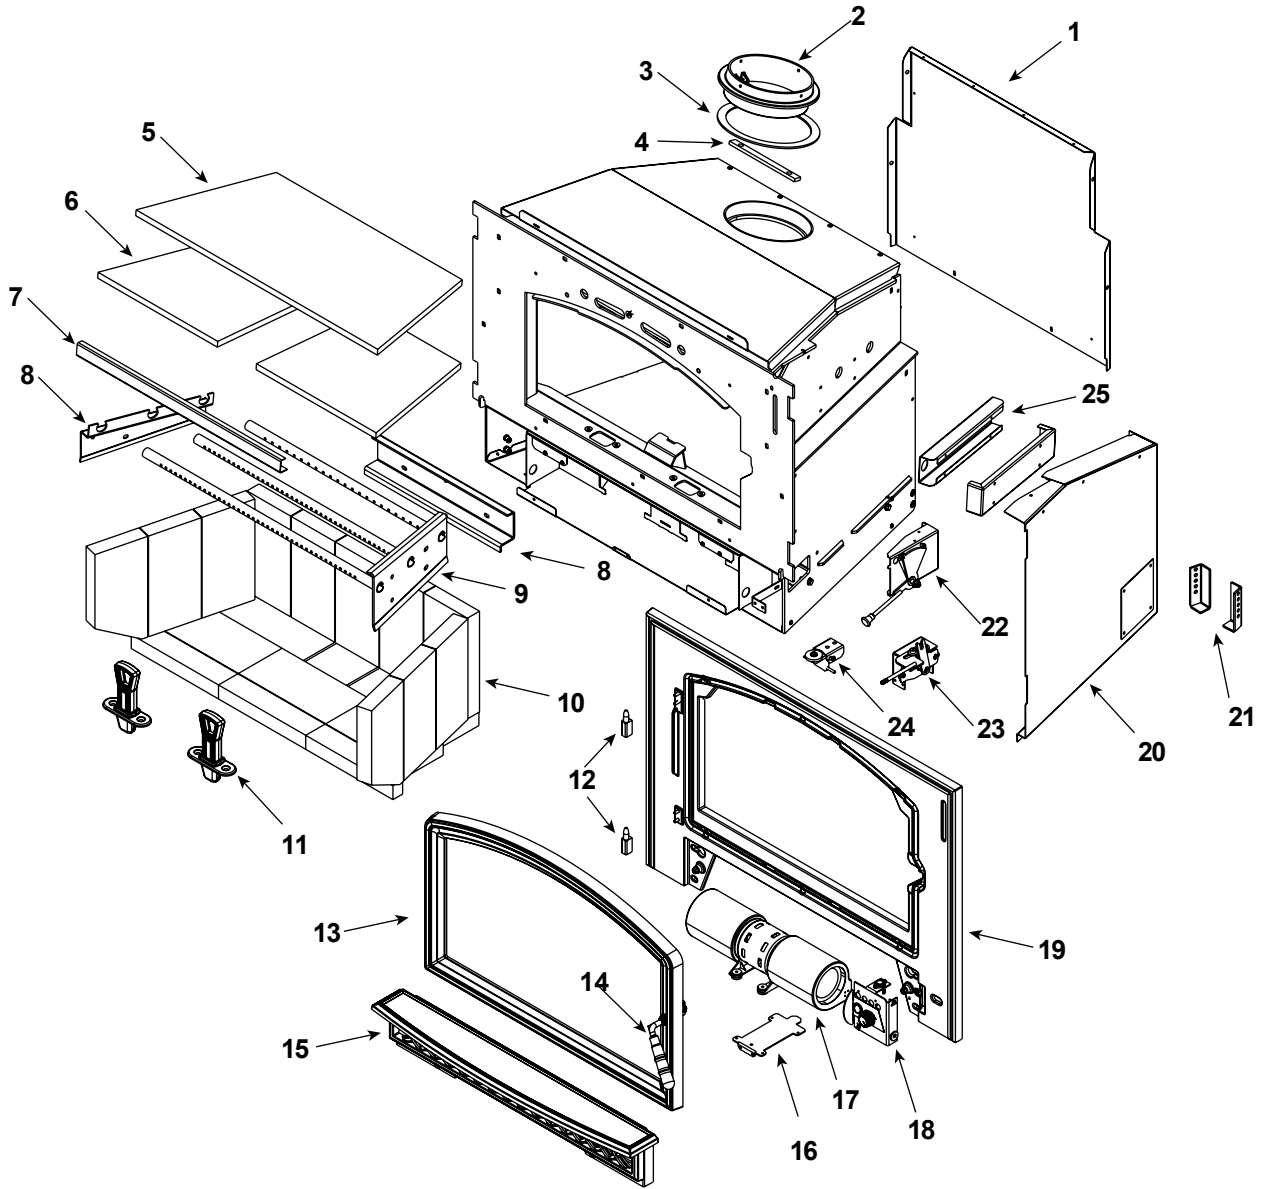

VOYA-GRAND-MBK, VOYA-GRAND-PMH

Part number list on following page.

IMPORTANT: THIS IS DATED INFORMATION. Parts must be ordered from a dealer or distributor. **Hearth and Home Technologies does not sell directly to consumers.** Provide model number and serial number when requesting service parts from your dealer or distributor.

Stocked at Depot

ITEM	DESCRIPTION	COMMENTS	PART NUMBER	
1	Convection Back		SRV7075-110	
	Screw, sheet Metal #8 x 1/2 S Grip	Pkg of 40	12460/40	Y
	Screw, Hex Washer Head Ms 1/4-20 x 3/4	Pkg of 25	220-0080/25	Y
2	Flue Attach Ring		SRV7044-154	
	Bolt 5/16-18 x 1 Hex Head	Pkg of 12	27887/12	Y
	Nut, flanged, 5/16 -18, black	Pkg of 10	A-3483-1/10	Y
3	Gasket, Flue Collar		SRV7044-194	
4	Chimney Attach Ring		SRV7044-181	
5	Ceramic Fiber Blanket	1 1/2" Thick	SRV7075-187	Y
6	Baffle Board		SRV7075-186	Y

#7 Baffle Protection Channel

Side view

Front, looking into unit

7	Baffle Protection Channel		SRV7046-165	Y
8	Tube Support Rack		SRV7075-193	Y
	Screw, Hex Washer Head Ms 1/4-20 x 3/4	Pkg of 25	220-0080/25	Y
9	Tube Channel Assembly		SRV7075-004	Y
	Screw, Hex Washer Head Ms 1/4-20 x 3/4	Pkg of 25	220-0080/25	Y
	Nut, Ser Flange small 1/4-20	Pkg of 24	226-0130/24	Y

#10 Brick Assembly