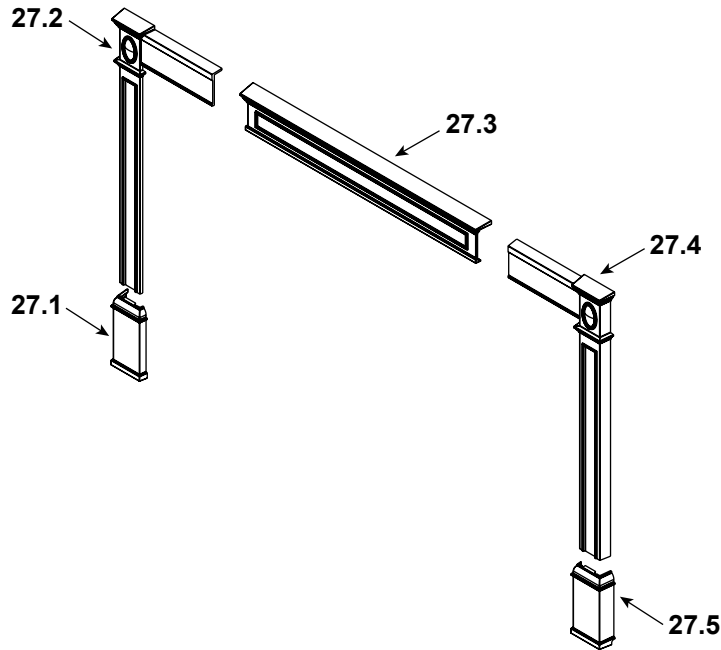

#27 Metal Surround Assemblies

IMPORTANT: THIS IS DATED INFORMATION. Parts must be ordered from a dealer or distributor. **Hearth and Home Technologies does not sell directly to consumers.** Provide model number and serial number when requesting service parts from your dealer or distributor.

**Stocked
at Depot**

ITEM	DESCRIPTION	COMMENTS	PART NUMBER	
27.1	Trim Footer Left	Matte Black	414-7090MBK	
		Porcelain Mahogany	414-7090PMH	
27.2	Trim Leg Left	Matte Black	414-7120MBK	
		Porcelain Mahogany	414-7120PMH	
27.3	Trim Header	Matte Black	414-7110MBK	
		Porcelain Mahogany	414-7110PMH	
27.4	Trim Leg Right	Matte Black	414-7130MBK	
		Porcelain Mahogany	414-7130PMH	
27.5	Trim Footer Right	Matte Black	414-7100MBK	
		Porcelain Mahogany	414-7100PMH	
	Surrounds, Metal	Standard	SP-GRAND-STD	
	Trim Kit	Black	TRIMKIT-4331-BK	
		Gold	TRIMKIT-4331-GD	
		Nickel	TRIMKIT-4331-NL	
	Surrounds, Metal	Large	SP-GRAND-LRG	
	Trim Kit	Black	TRIMKIT-5134-BK	
		Gold	TRIMKIT-5134-GD	
		Nickel	TRIMKIT-5134-NL	
	Component Pack		SRV7063-056	
	Surrounds, Cast Metal	No Longer Available	SP-GRAND-CM-STD	
		No Longer Available	SP-GRAND-CM-LRG	
	Component Pack		SRV7063-055