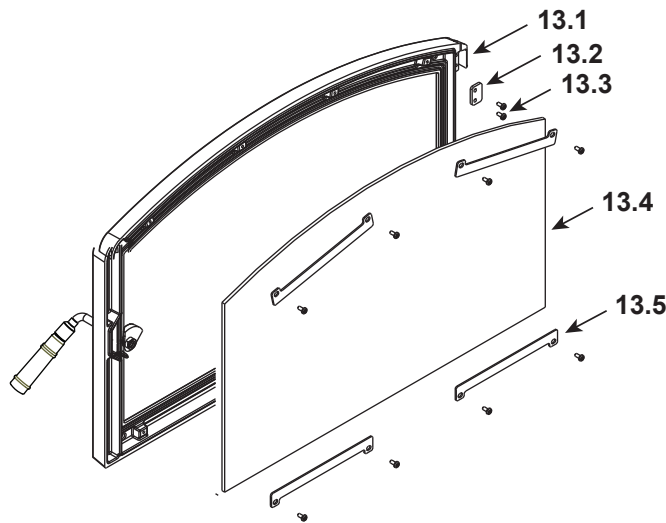

IMPORTANT: THIS IS DATED INFORMATION. Parts must be ordered from a dealer or distributor. **Hearth and Home Technologies does not sell directly to consumers.** Provide model number and serial number when requesting service parts from your dealer or distributor.

**Stocked
at Depot**

ITEM	DESCRIPTION	COMMENTS	PART NUMBER	
11	Andiron	2 Sets	SRV7061-020	
	Screw Fh Tx 1/4-20 x 1		7000-622/10	Y
12	Hinge, Male		SRV450-2810	
	Screw 10-32 x 0.75 Hex Washer Head Ser Flg		7000-618/4	Y

#13 Door Assembly

#14 Door Handle Assembly