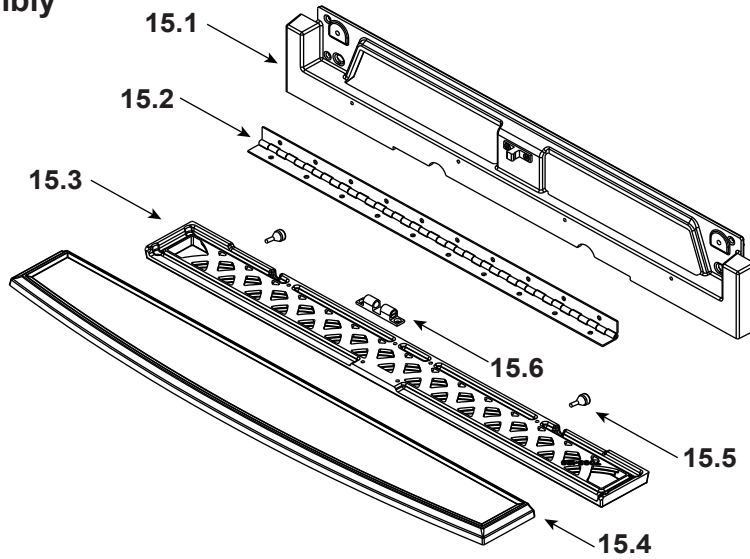

#15 Access Assembly

IMPORTANT: THIS IS DATED INFORMATION. Parts must be ordered from a dealer or distributor. **Hearth and Home Technologies does not sell directly to consumers.** Provide model number and serial number when requesting service parts from your dealer or distributor.

Stocked at Depot

ITEM	DESCRIPTION	COMMENTS	PART NUMBER	
15	Access Assembly	Matte Black	SRV7063-010MBK	
		Porcelain Mahogany	SRV7063-010PMH	
	Bolt, Hex Washer Head Serrated Flange 1/4-20 x 3/4	Pkg of 25	228-0120/25	Y
	Washer, Bonded 5/16 x 3/4	Pkg of 10	229-0910/10	Y
15.1	Front, Lower		SRV7063-125MBK	
	Bolt, Hex Washer Head Serrated Flange 1/4-20 x 3/4	Pkg of 25	228-0120/25	Y
	Washer, Bonded 5/16 x 3/4	Pkg of 10	229-0910/10	Y
15.2	Hinge, Continuous		7000-510	
	Screw, Flat Head Phillips 8-32 x 1/2	Pkg of 12	220-0490/12	Y
15.3	Access	Matte Black	SRV7075-127MBK	
		Porcelain Mahogany	SRV7075-127PMH	
	Screw, Flat Head Phillips 8-32 x 1/2	Pkg of 12	220-0490/12	Y
15.4	Ash Lip	Matte Black	SRV7075-135MBK	
		Porcelain Mahogany	SRV7075-135PMH	
	Bolt, Hex Washer Head Serrated Flange 1/4-20 x 3/4	Pkg of 25	228-0120/25	Y
	Washer, Bonded 5/16 x 3/4	Pkg of 10	229-0910/10	Y
15.5	Bumper, Rubber	Pkg of 12	SRV224-0340/12	Y
15.6	Twin Ball Catch/ Striker		SRV7000-532	Y
	Screw, Flat Head Phillips 8-32 x 1/2	Pkg of 12	220-0490/12	Y
16	Blower Retainer		SRV7063-139	
	Screw, Pan Head phillips 8-32 x 3/8	Pkg of 40	225-0500/40	Y
17	Blower Assembly		SRV7044-210	Y

Additional service part numbers appear on following page.