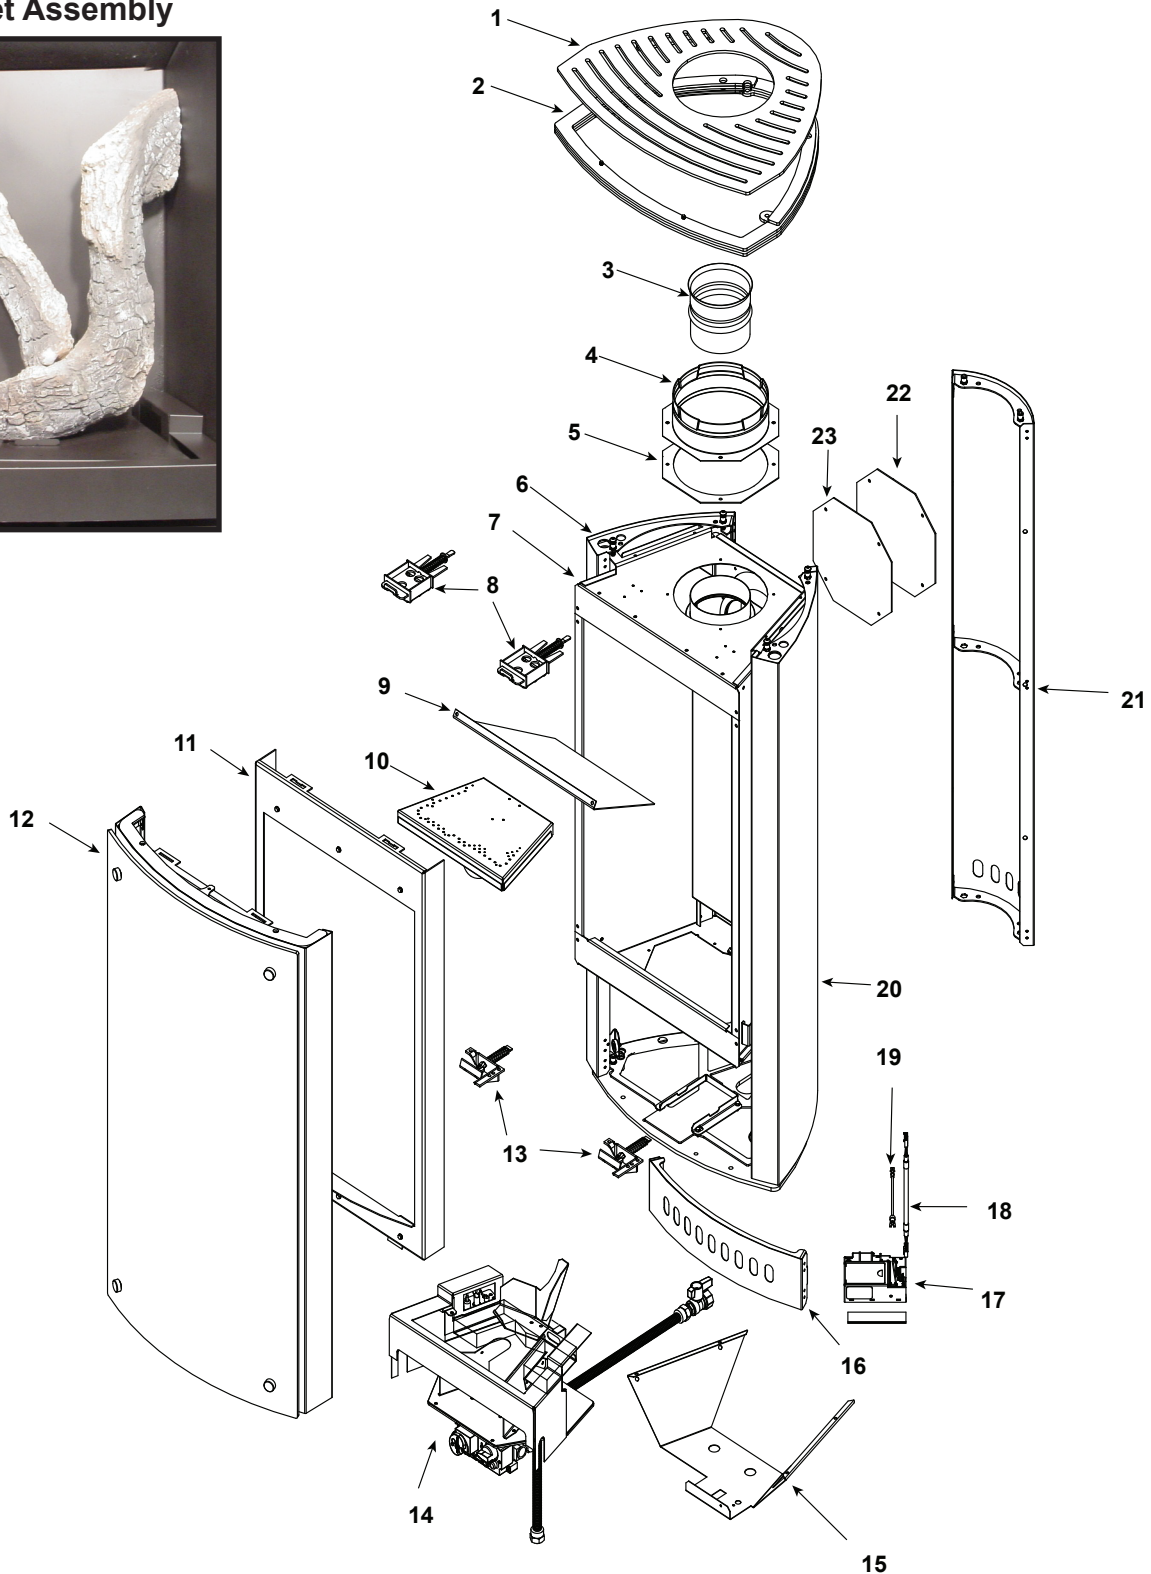

No one builds a better fire

Beginning Manufacturing Date: July 2007

Ending Manufacturing Date: Feb 2011

VRT-GY-N-AU, VRT-BZ-N-AU, VRT-GY-P-AU, VRT-BZ-P-AU

Log Set Assembly

Part number list on following page.

No one builds a better fire

Beginning Manufacturing Date: July 2007

Ending Manufacturing Date: Feb 2011

IMPORTANT: THIS IS DATED INFORMATION. Parts must be ordered from a dealer or distributor. **Hearth and Home Technologies does not sell directly to consumers.** Provide model number and serial number when requesting service parts from your dealer or distributor.

ITEM	DESCRIPTION	COMMENTS	PART NUMBER
	Log Set Assembly		7031-033
1	Removable Top Assembly Top Vent		2123-012
	Removable Top Assembly Rear Vent	Pre May 2008	SRV-VRT-TR-AU
		Post May 2008	VRT-TR-AU
2	Top Assembly		7031-013
3	Adaptor 4 inch flue collar	Pre Oct 2009	200-2470
		Post Oct 2009	SLP-SA
4	DV Adaptor	Pre Oct 2009	SRV7010-172
		Post Oct 2009	SRV2189-002
5	Adaptor Gasket	No longer available	2189-109
6	Side Assembly Left		2123-027
7	Firebox Assembly		SRV2123-004
8	Latch Assembly Upper		7003-006
9	Baffle		SRV2123-120
10	Burner N		SRV2123-017
	Burner P		SRV2123-022
11	Glass Frame Assembly	No longer available	SRV2123-005
12	Front Door Assembly	Bronze	SRV2123-028
		Gray	SRV2123-016
13	Latch Assembly Lower	Pkg of 2	33858/2
14	Firebox Bottom Assembly N	No longer available	2123-002
	Firebox Bottom Assembly P	No longer available	2123-003
15	Air Deflector	No longer available	2123-157
		Post Apr 2008	SRV2189-112
16	Access Door Assembly		7031-023
17	Control Module	No longer available	2098-142
18	Control Cable, 8 Pin Connector	No longer available	2098-143
19	Control Wire	No longer available	2098-148
20	Side Assembly Right		2123-026
21	Back Panel Assembly Top Vent		7031-021
	Back Panel Assembly Rear Vent	No longer available	7031-071
		Post May 2008	SRV7031-022
22	Cover Plate		SRV2189-111
23	Cover Plate Gasket	No longer available	2189-110
	Bottom Plate Assembly		SRV2123-015
	Blower Bracket		SRV7031-194

Additional service part numbers appear on following page.