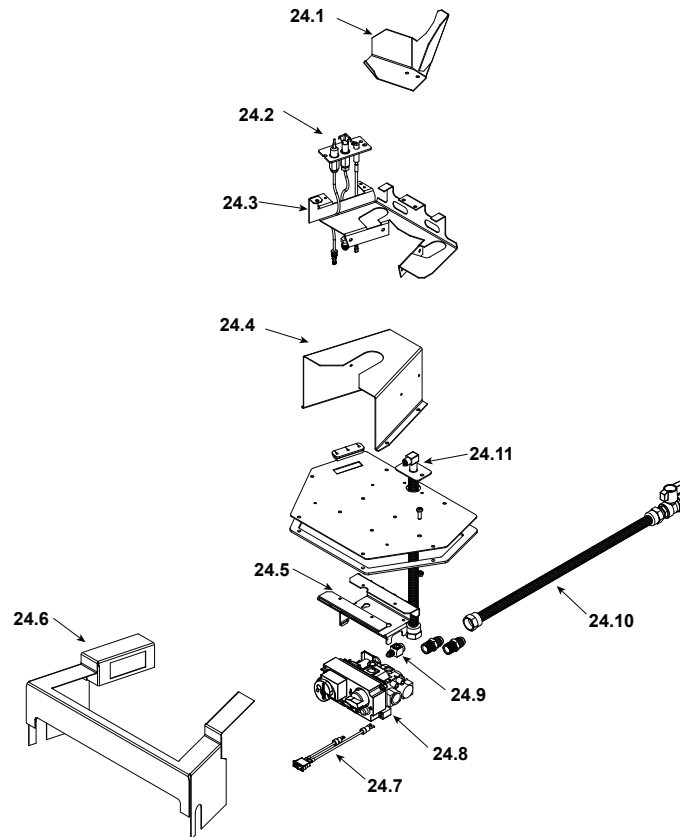

#24 Valve Assembly

IMPORTANT: THIS IS DATED INFORMATION. Parts must be ordered from a dealer or distributor. **Hearth and Home Technologies does not sell directly to consumers.** Provide model number and serial number when requesting service parts from your dealer or distributor.

ITEM	DESCRIPTION	COMMENTS	PART NUMBER
24.1	Log Bracket		SRV7031-282
24.2	Pilot Assembly N		2098-050
	Pilot Assembly P		2098-051
24.3	Pilot Bracket		SRV2123-140
24.4	Burner Support		SRV7031-279
24.5	Valve Bracket		SRV2189-117
24.6	Burner Shelf		SRV2123-126
24.7	Switch Assembly, Maxitrol		2098-145
24.8	Valve N	No longer available	2098-130
	Valve P	No longer available	2098-131
24.9	Thermocouple Block	No longer available	2098-146
24.10	Flex Gas Connector		2098-320A
24.11	Flex Tube Assembly		383-302A
	Orifice N (#39C)		582-839
	Orifice P (.057C)		582-057

Additional service part numbers appear on following page.