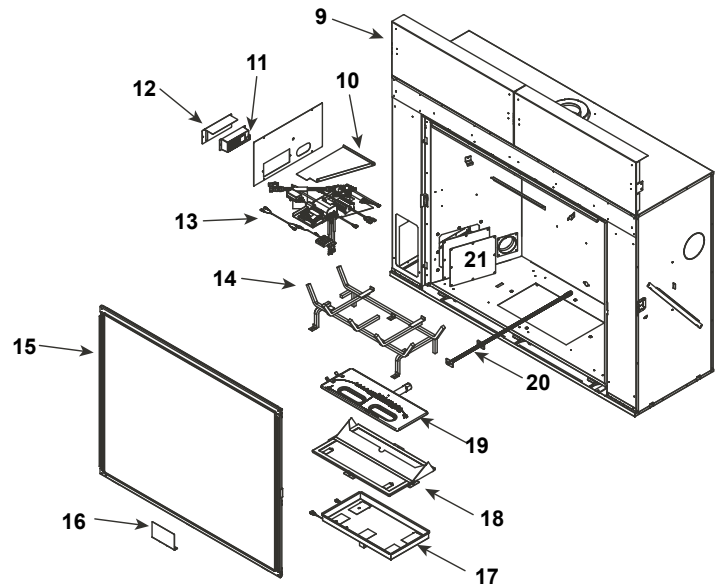

Log Set Assembly

IMPORTANT: THIS IS DATED INFORMATION. Parts must be ordered from a dealer or distributor. **Hearth and Home Technologies does not sell directly to consumers.** Provide model number and serial number when requesting service parts from your dealer or distributor.

Stocked at Depot

ITEM	DESCRIPTION	COMMENTS	PART NUMBER	
	Log Assembly		LOGS-TRUE42-HD	Y
1	Log 1	Individual logs Pre LC6273997 no longer available, must order complete assembly	SRV2281-741	
2	Log 2		SRV2281-742	
3	Log 3		SRV2281-743	
4	Log 4		SRV2281-744	
5	Log 5		SRV2281-745	
6	Log 6		SRV2281-746	
7	Log 7		SRV2281-747	
8	Log 8		SRV2281-748	
9	Heat Shield, Header	Qty 2 req	2281-105	
10	Heat Shield, Valve		2281-153	
11	Junction Box	Pre LC6668867	SRV4021-013	Y
		Post LC6668867	SRV2326-013	Y
12	J-Box Bracket		2281-154	
13	Valve Assembly		Refer to Valve Page	
14	Grate Assembly		2281-015	
15	Glass Assembly		GLA-2281	
16	Finishing Spacer		2281-113	
17	LED Tub Assembly		2281-017	
18	Inner Glass Frame Assembly		2281-019	
19	Burner Assembly		2281-007	Y
20	Orifice Bracket Flex		2012-008	Y
21	Access Plate		2281-117	
	Cover, Rear Light	TRUE-42G-IFT Only	2462-168	

Additional service parts on following page.