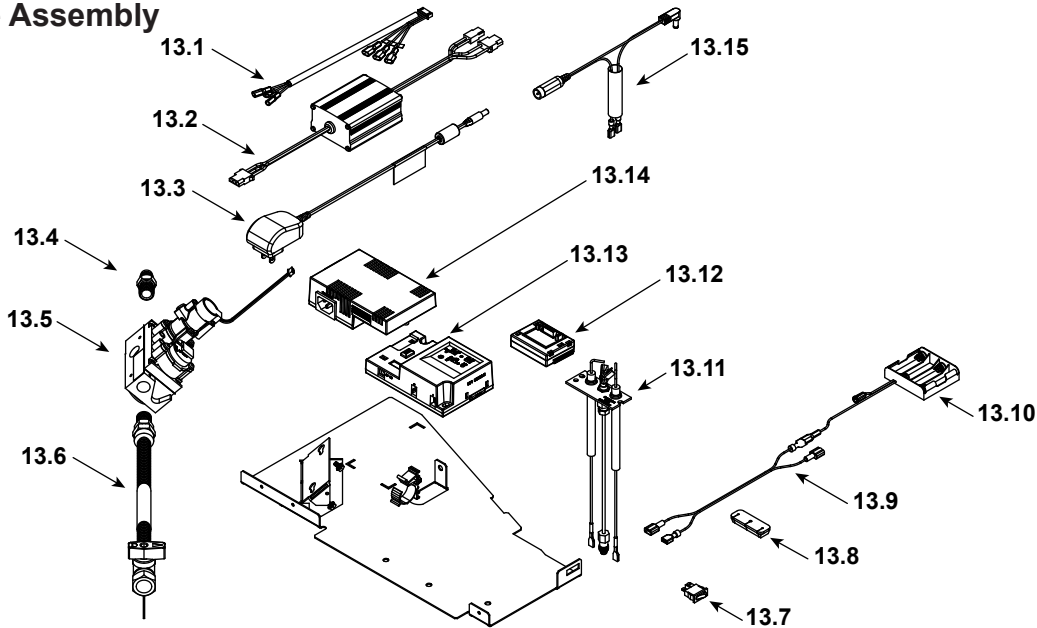

#13 Valve Assembly

IMPORTANT: THIS IS DATED INFORMATION. Parts must be ordered from a dealer or distributor. **Hearth and Home Technologies does not sell directly to consumers.** Provide model number and serial number when requesting service parts from your dealer or distributor.

Stocked at Depot

ITEM	DESCRIPTION	COMMENTS	PART NUMBER	Stocked at Depot
13.1	Wire Harness		SRV2326-132	Y
13.2	Led Controller		SRV2166-336	Y
13.3	Power Supply		SRV2326-131	Y
13.4	Male connector	Pkg of 5	303-315/5	Y
13.5	Valve NG		SRV2166-302	Y
	Valve Propane		2166-303	Y
13.6	Flex Ball Valve Assembly. 12"		SRV302-320	Y
13.7	Reset Switch	Pre LC5114352	SRV2206-299	Y
		Post LC5114352 / Propane Only	SRV2206-298	Y
13.8	Grommet		SRV2118-420	
13.9	Wire, Battery jumper, 10 in		2281-196	Y
13.10	**Battery Pack		SRV2326-134	Y
13.11	Pilot Assembly, NG		2270-012	Y
13.12	Module, RF FCC		SRV2326-120	Y
13.13	Module, Control IFT		SRV2326-130	Y
13.14	Aux Module, B Type		SRV2326-150	Y
13.15	Reset Switch Wire	Propane Only	SRV2326-135	Y
	Cable, B Type AC Module		SRV2326-152	Y
	Orifice NG (#26C)		582-826	Y
	Orifice Propane (#45C)		SRV582-845	Y

**Fuse for battery pack can be sourced locally, not a warranty item. Specs are 250v, 3A fuse, 3/4" long