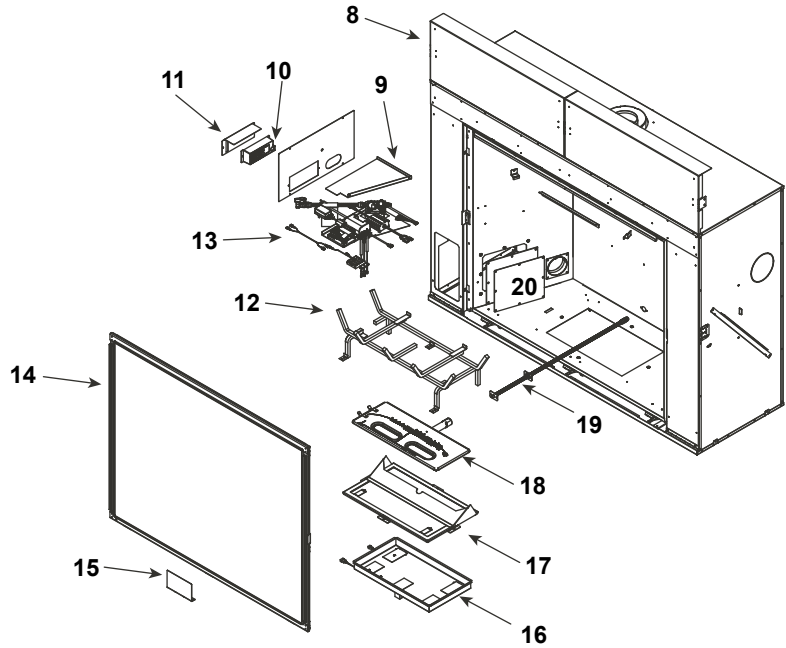

Log Set Assembly

IMPORTANT: THIS IS DATED INFORMATION. Parts must be ordered from a dealer or distributor. **Hearth and Home Technologies does not sell directly to consumers.** Provide model number and serial number when requesting service parts from your dealer or distributor.

Stocked at Depot

ITEM	DESCRIPTION	COMMENTS	PART NUMBER	
	Log Assembly		LOGS-TRUE36-HD	Y
1	Log 1	No longer available, must order complete assembly	SRV2280-701	
2	Log 2		SRV2280-702	
3	Log 3		SRV2281-703	
4	Log 4		SRV2280-704	
5	Log 5		SRV2280-705	
6	Log 6		SRV2281-706	
7	Log 7		SRV2281-708	
8	Heat Shield, Header	Qty 2 req	2280-105	
9	Heat Shield, Valve		2281-153	
10	Junction box		SRV4021-013	Y
11	J-Box Bracket		2281-154	
12	Grate Assembly		2280-015	
13	Valve Assembly		Refer to Valve Page	
14	Glass Assembly		GLA-2280	
15	Finishing Spacer		2281-113	
16	LED Tub Assembly		2280-017	
17	Inner Glass Frame Assembly		2280-019	
18	Burner Assembly		2280-007	Y
19	Orifice Bracket Flex		2012-008	Y
20	Access Plate		2281-117	

Additional service parts on following page.