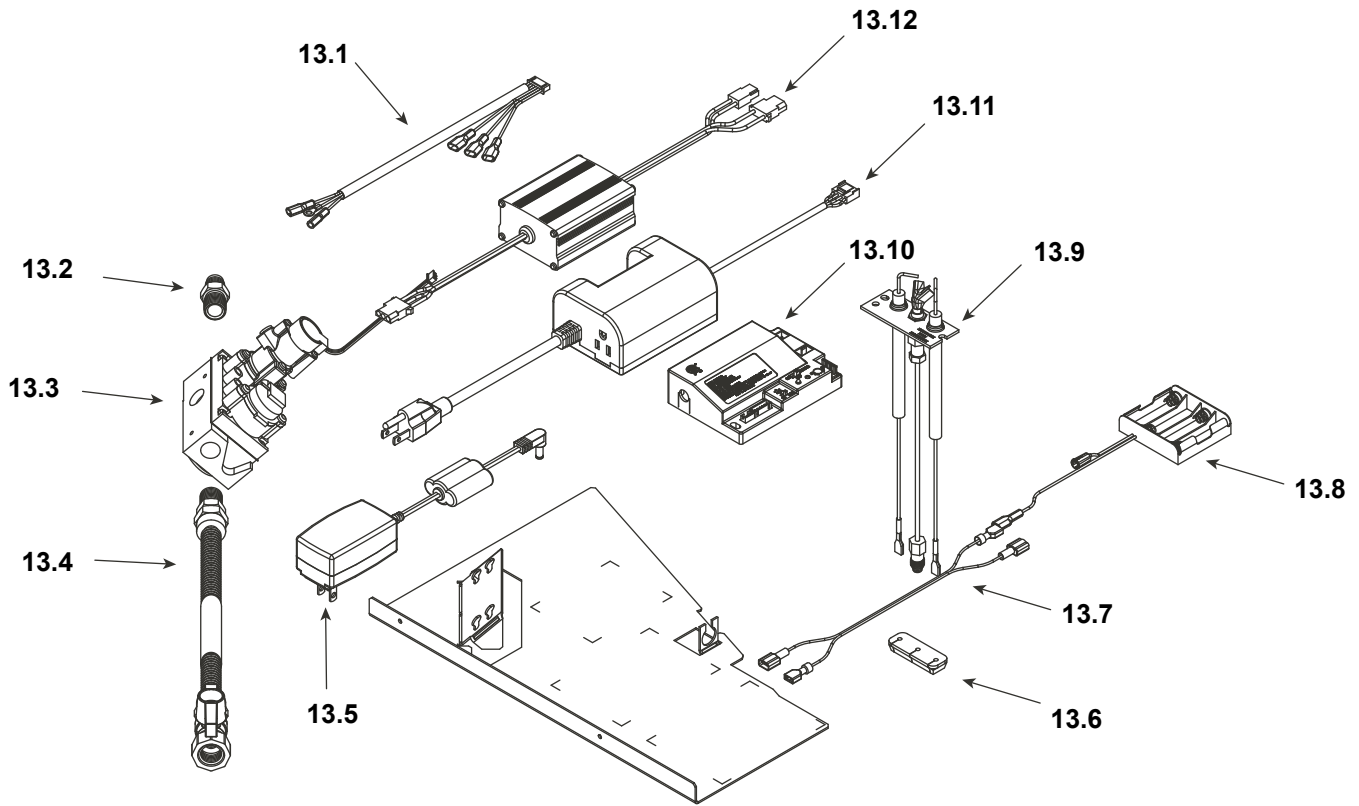

#13 Valve Assembly

IMPORTANT: THIS IS DATED INFORMATION. Parts must be ordered from a dealer or distributor. **Hearth and Home Technologies does not sell directly to consumers.** Provide model number and serial number when requesting service parts from your dealer or distributor.

Stocked at Depot

ITEM	DESCRIPTION	COMMENTS	PART NUMBER	
13.1	Wire Harness		2166-304	Y
13.2	Male connector	Pkg of 5	303-315/5	Y
13.3	Valve NG		SRV2166-302	Y
	Valve LP		2166-303	Y
13.4	Flex Ball Valve Assembly, 12"		SRV302-320	Y
13.5	Power Supply		SRV2326-131	Y
13.6	Grommet		SRV2118-420	
13.7	Wire, Battery jumps, 10 in		2281-196	Y
13.8	**Battery Pack		SRV2166-323	Y
13.9	Pilot Assembly, NG		2281-012	Y
13.10	Module		2166-347	Y
13.11	Aux 300		SRV2166-335	Y
13.12	Led Controller		SRV2166-336	Y
	Orifice NG (#30C)		582-830	Y
	Orifice LP (#47C)		582-847	Y

**Fuse for battery pack can be sourced locally, not a warranty item. Specs are 250v, 1A fuse, 3/4" long