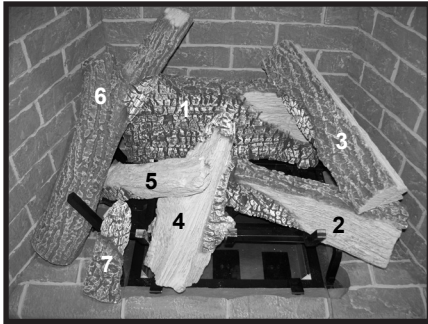

Log Set Assembly

IMPORTANT: THIS IS DATED INFORMATION. Parts must be ordered from a dealer or distributor. **Hearth and Home Technologies does not sell directly to consumers.** Provide model number and serial number when requesting service parts from your dealer or distributor.

Stocked at Depot

ITEM	DESCRIPTION	COMMENTS	PART NUMBER	
	Log Assembly		LOGS-TRUE36-HD	Y
1	Log 1	No longer available, must order complete assembly	SRV2280-701	
2	Log 2		SRV2280-702	
3	Log 3		SRV2281-703	
4	Log 4		SRV2280-704	
5	Log 5		SRV2280-705	
6	Log 6		SRV2281-706	
7	Log 7		SRV2281-708	
8	Heat Shield, Header	Qty 2 req	2280-105	
9	Heat Shield, Valve		2281-153	
10	Junction box		SRV4021-013	Y
11	J-Box Bracket		2281-154	
12	Grate Assembly		2280-015	
13	Valve Assembly		Refer to Valve Page	
14	Glass Assembly		GLA-2280	
15	Finishing Spacer		2281-113	
16	LED Tub Assembly		2280-017	
17	Inner Glass Frame Assembly		2280-019	
18	Burner Assembly		2280-007	Y
19	Orifice Bracket Flex		2012-008	Y
20	Access Plate		2281-117	

Additional service parts on following page.