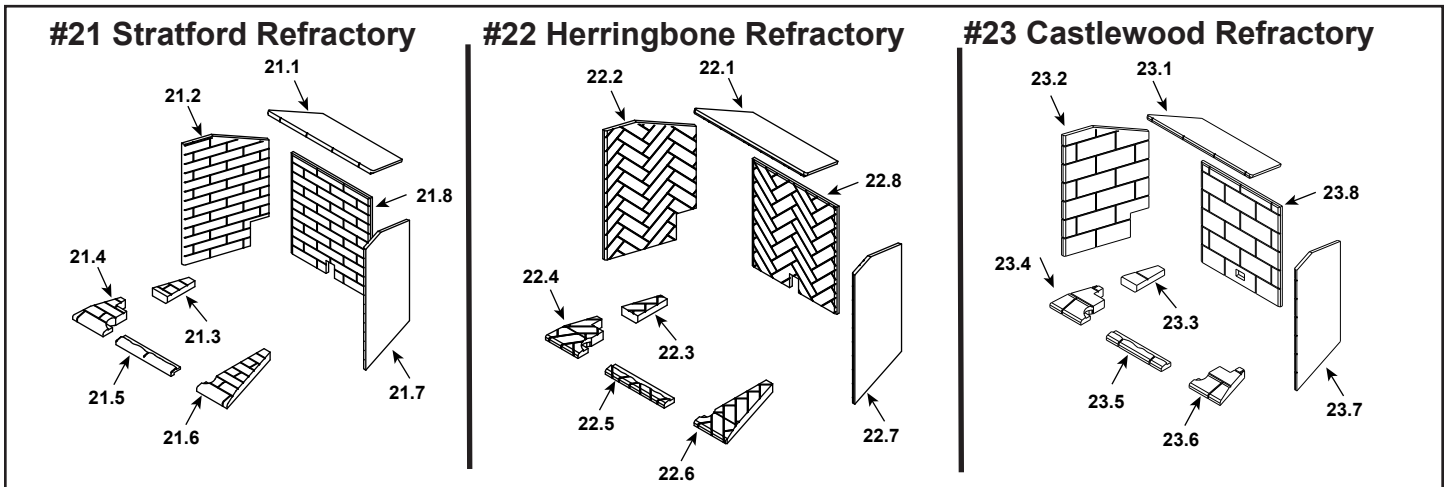

No one builds a better fire

IMPORTANT: THIS IS DATED INFORMATION. Parts must be ordered from a dealer or distributor. **Hearth and Home Technologies does not sell directly to consumers.** Provide model number and serial number when requesting service parts from your dealer or distributor.

Stocked at Depot

ITEM	DESCRIPTION	COMMENTS	PART NUMBER	
	Refractory, Stratford	TRUE-36S		
21.1	Refractory, Top		SRV2280-716	
21.2	Refractory, Left		SRV2280-713	
21.3	Refractory, Left Base		SRV2280-718	
21.4	Refractory, Left Base		SRV2280-711	
21.5	Refractory, Front Base		SRV2280-710	
21.6	Refractory, Right Base		SRV2280-712	
21.7	Refractory, Right		SRV2280-714	
21.8	Refractory, Back		SRV2280-715	
	Refractory, Herringbone	TRUE-36H		
22.1	Refractory, Top		SRV2280-726	
22.2	Refractory, Left		SRV2280-723	
22.3	Refractory, Left Base		SRV2280-728	
22.4	Refractory, Left Base		SRV2280-721	
22.5	Refractory, Front Base		SRV2280-720	
22.6	Refractory, Right Base		SRV2280-722	
22.7	Refractory, Right		SRV2280-724	
22.8	Refractory, Back		SRV2280-725	
	Refractory, Castlewood	TRUE-36C		
23.1	Refractory, Top		SRV2280-736	
23.2	Refractory, Left		SRV2280-733	
23.3	Refractory, Left Base		SRV2280-738	
23.4	Refractory, Left Base		SRV2280-731	
23.5	Refractory, Front Base		SRV2280-730	
23.6	Refractory, Right Base		SRV2280-732	
23.7	Refractory, Right		SRV2280-734	
23.8	Refractory, Back		SRV2280-735	

Additional service parts on following page.