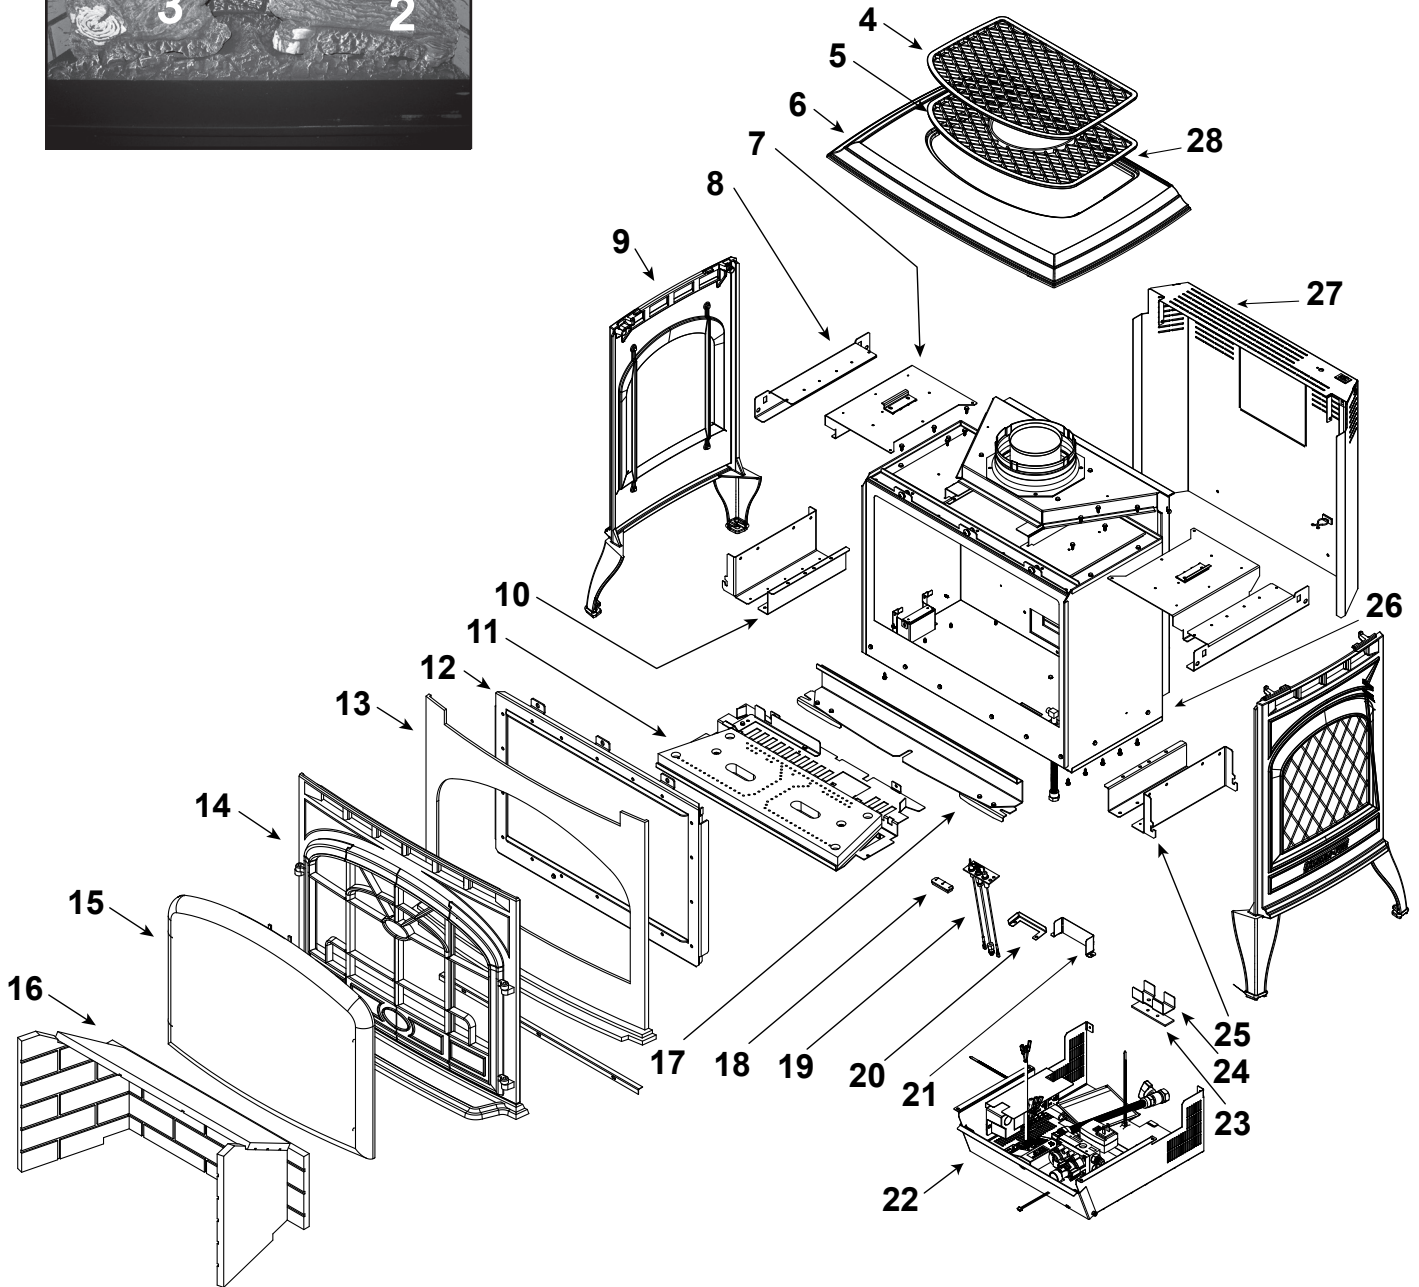

**Log Set Assembly**

Part number list on following page.

IMPORTANT: THIS IS DATED INFORMATION. Parts must be ordered from a dealer or distributor. **Hearth and Home Technologies does not sell directly to consumers.** Provide model number and serial number when requesting service parts from your dealer or distributor.

**Stocked  
at Depot**

ITEM	DESCRIPTION	COMMENTS	PART NUMBER	Stocked at Depot
	Log Set Assembly		LOGS-T2	Y
1	Log #1	Rear	SRV7011-147	
2	Log #2	Right Front	SRV7011-145	
3	Log #3	Left Front	SRV7011-146	
4	Grill, Rear Vent	Black	RV-TPZ-MBK-IPI	
		Mahogany	RV-TPZ-PMH-IPI	
		Sienna Bronze	RV-TPZ-CSB-IPI	
5	Grill Top Vent	Black	468-0040MBK	
		Mahogany	468-0040PMH	
		Sienna Bronze	468-0040CSB	
6	Top	Black	468-0010MBK	
		Mahogany	468-0010PMH	
		Sienna Bronze	468-0010CSB	
7	Shroud, Upper Fan	Qty 2 req	SRV2340-130	
8	Bracket, Top Mounting	Qty 2 req	2341-131	
9	Side Kit - Side Replacement	Black	SIDE-TPZ-MBK	
		Mahogany	SIDE-TPZ-PMH	
		Sienna Bronze	SIDE-TPZ-CSB	
10	Bracket, Bottom Mounting Inner	Qty 2 req	2341-107	
11	Burner Assembly		SRV2340-007	Y
12	Glass Assembly		GLA2340-019	Y
	Button Head, 1/4-20x5/8 Black	Pkg of 10	1201529-10	
13	Face Assembly, Solitaire	Solitaire Face Black	7009-007MBK	
14	Face Assembly, Quartet	Black	466-5000MBK	
		Mahogany	466-5000PMH	
		Sienna Bronze	466-5000CSB	
	Ashlip	Black	466-0060MBK	
		Mahogany	466-0060PMH	
		Sienna Bronze	466-0060CSB	
	Door Assembly Left	Black	466-5030MBK	
		Mahogany	466-5030PMH	
		Sienna Bronze	466-5030CSB	
	Door Assembly Right, Quartet	Black	466-5020MBK	
		Mahogany	466-5020PMH	
		Sienna Bronze	466-5020CSB	
	Face	Black	466-0010MBK	
		Mahogany	466-0010PMH	
		Sienna Bronze	466-0010CSB	