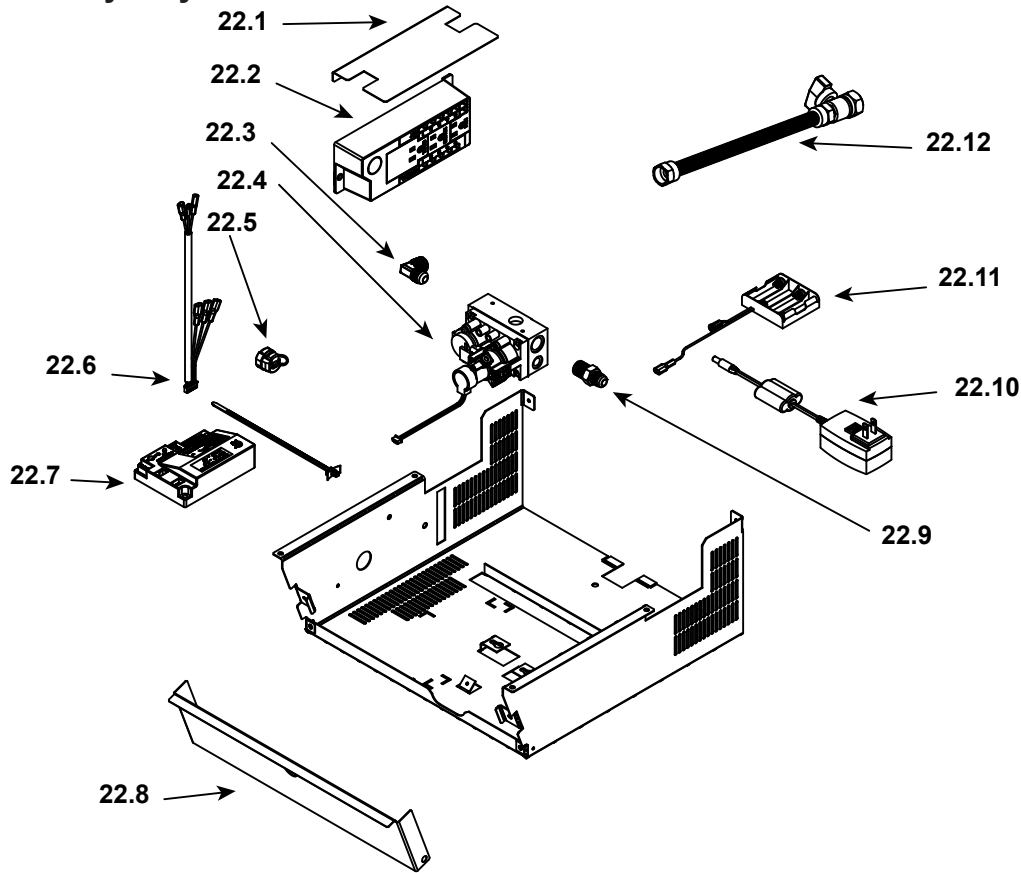

#22 Valve Assembly Tray

IMPORTANT: THIS IS DATED INFORMATION. Parts must be ordered from a dealer or distributor. **Hearth and Home Technologies does not sell directly to consumers.** Provide model number and serial number when requesting service parts from your dealer or distributor.

Stocked at Depot

ITEM	DESCRIPTION	COMMENTS	PART NUMBER	
22.1	Heat Shield, J-box		2342-132	
22.2	Junction Box		SRV4021-013	Y
22.3	Elbow, 3/8" OD Flare x 3/8" NPT		SRV4021-045	
22.4	Valve, IPI	NG	SRV2166-302	Y
		Propane	2166-303	Y
22.5	Cord Clamp		3-20-12402	
22.6	Wire Harness		2166-304	Y
22.7	Module		SRV2166-338	Y
22.8	Access Door		2342-112	
22.9	Male Connector	Pkg of 5	303-315/5	Y
22.10	Transformer, 6V		SRV2326-131	Y
22.11	Battery Pack**		SRV2166-323	Y
22.12	Ball Valve Assembly, 24"		3-40-2098034	Y
	Power Cord		832-2410	

**Fuse for battery pack can be sourced locally, not a warranty item. Specs are 250v, 1A fuse, 3/4" long

Additional service part numbers appear on following page.