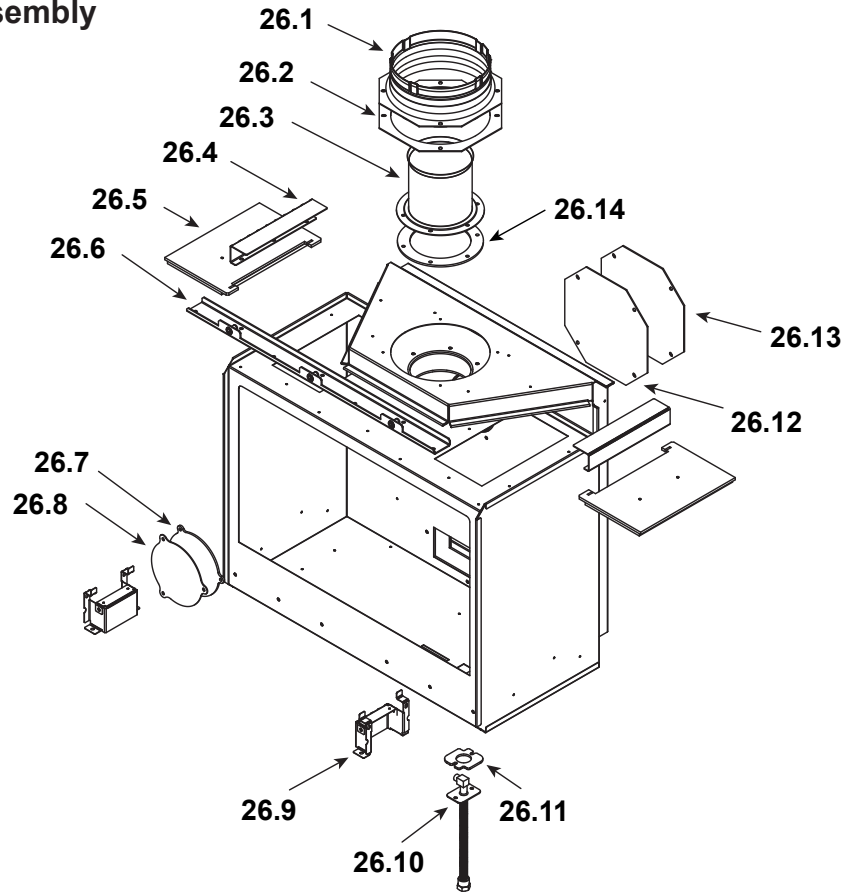

#26 Firebox Assembly

IMPORTANT: THIS IS DATED INFORMATION. Parts must be ordered from a dealer or distributor. **Hearth and Home Technologies does not sell directly to consumers.** Provide model number and serial number when requesting service parts from your dealer or distributor.

Stocked at Depot

ITEM	DESCRIPTION	COMMENTS	PART NUMBER	
26.1	Starting Collar		SRV2189-002	
26.2	Gasket, Adaptor		SRV460-0610	
26.3	Flue Assembly		SRV2340-025	
26.4	Relief Door Guide		SRV2340-133	
26.5	Relief Door Assembly		2340-020	
26.6	Firebox Support		SRV2340-115	
26.7	Gasket, Flue Cover		2340-135	
26.8	Flue Cover		SRV2340-134	
26.9	Bracket, Burner Mounting		SRV2342-110	
26.10	Bulkhead		SRV7000-156	Y
26.11	Gasket, Burner Neck		2025-407	
26.12	Cover Plate		SRV7010-159	
26.13	Gasket, Cover Plate		7010-160	
26.14	Gasket Spacer		2340-203	

Additional service part numbers appear on following page.