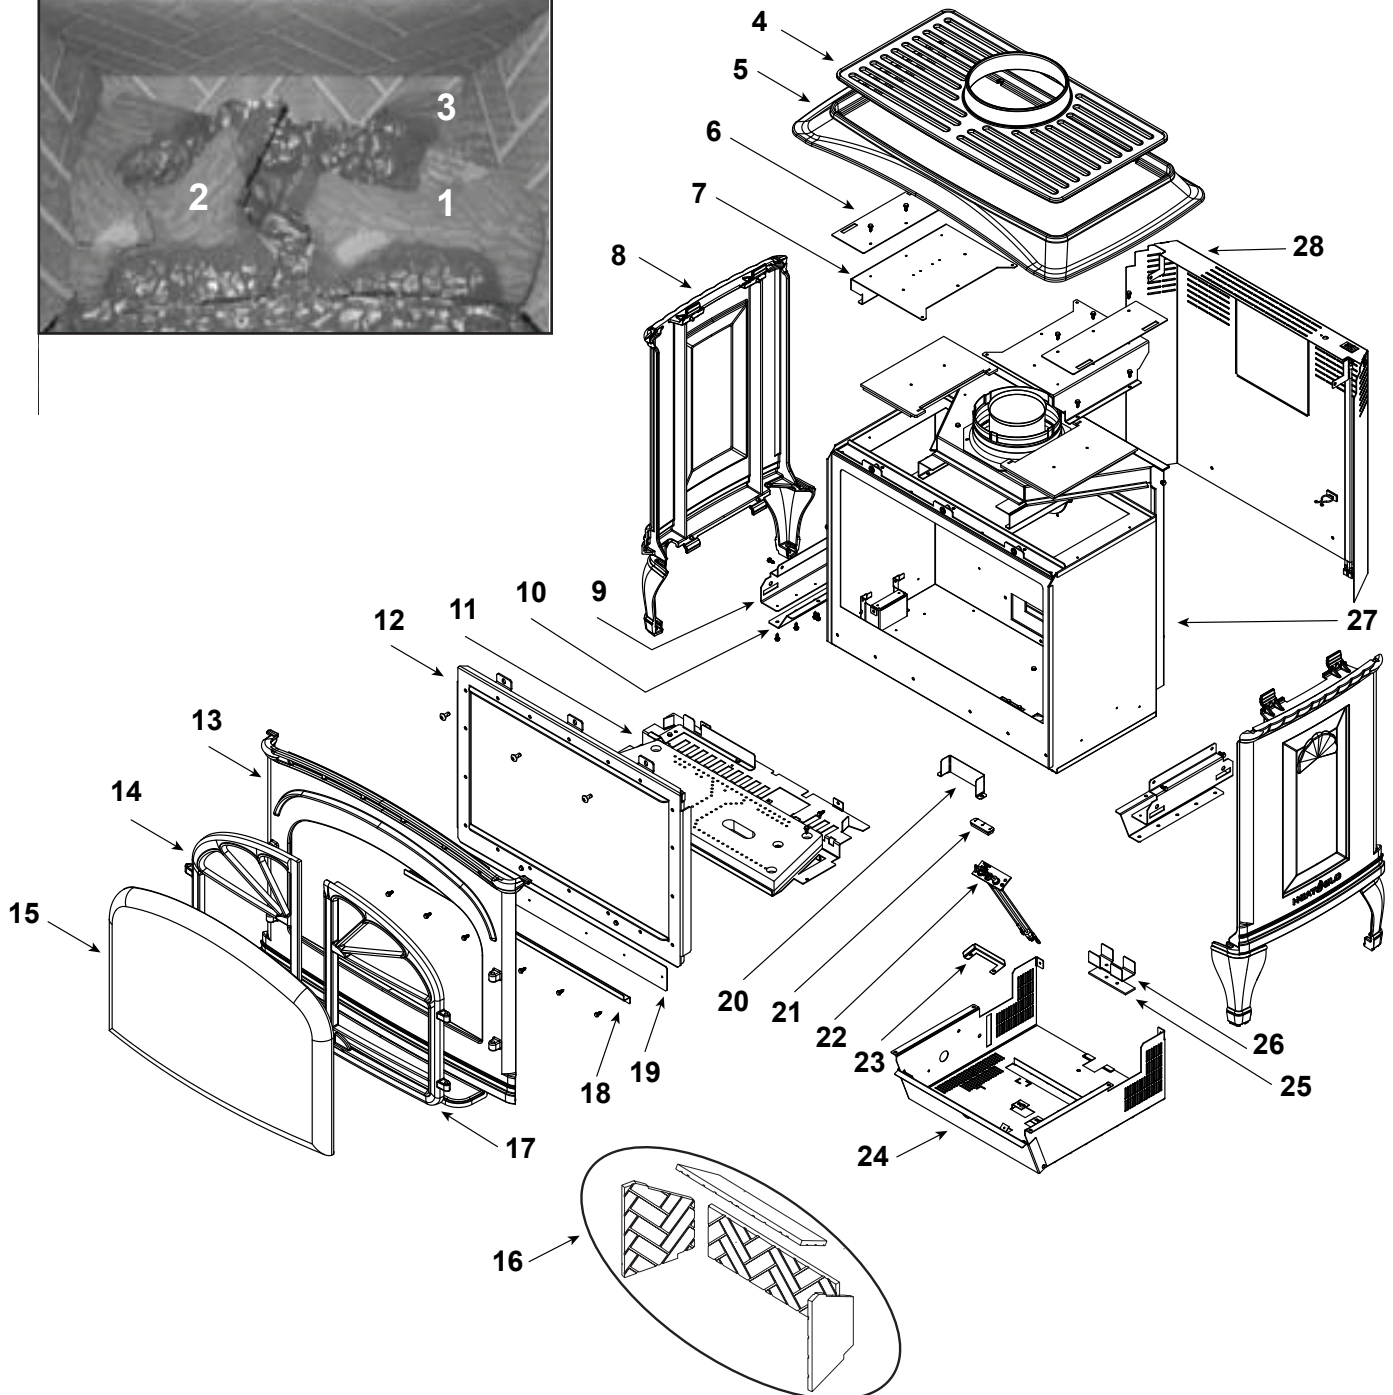

TIARII-BK-IPI (Black) - Ending Manufacturing Date: May 2022

TIARII-BR-IPI (Brown) - Ending Manufacturing Date: May 2022

TIARII-CES-IPI (Espresso) - Ending Manufacturing Date: April 2020

Log Set Assembly

Part number list on following page.

No one builds a better fire

Beginning Manufacturing Date: July 2014
Ending Manufacturing Date: May 2022

IMPORTANT: THIS IS DATED INFORMATION. Parts must be ordered from a dealer or distributor. **Hearth and Home Technologies does not sell directly to consumers.** Provide model number and serial number when requesting service parts from your dealer or distributor.

**Stocked
at Depot**

ITEM	DESCRIPTION	COMMENTS:	PART NUMBER	
	Log Set Assembly		LOGS-T2	Y
1	Log #1	Right Front	SRV7011-145	
2	Log #2	Left Front	SRV7011-146	
3	Log #3	Rear	SRV7011-147	
4	Grille, Top Vent		7011-109	
5	Top	Black	7011-105BK	
		Brown	7011-105PBR	
		Espresso	7011-105CES	
6	Bracket, Cast Mounting	Qty 2 req	SRV2340-131	
7	Shroud, Upper Fan	Qty 2 req	SRV2340-130	
8	Side	Black	7011-106BK	
		Brown	7011-106PBR	
		Espresso	7011-106CES	
9	Bracket, Bottom Mounting	No longer available	2340-108	
10	Bracket, Bottom Mounting Inner		2340-107	
11	Burner Assembly		SRV2340-007	Y
12	Glass Assembly		GLA2340-019	Y
	Button Head, 1/4-20x5/8 Black	Pkg of 10	1201529-10	
13	Cast, Front	Black	7011-107BK	
		Brown	7011-107PBR	
		Espresso	7011-107CES	
14	Door Assembly, Left	Black	7011-131BK	
		Brown	7011-131PBR	
		Espresso	7011-131CES	
15	Screen, Tiara II		7011-030	
16	Brick Set		BRICK-T2	
17	Door Assembly, Right	Black	7011-130BK	
		Brown	7011-130PBR	
		Espresso	7011-130CES	
18	Glass Frame Ledge		SRV2340-101	
19	Plate, Support		SRV2340-110	
20	Pilot Shield		SRV2344-103	
21	Grommet		SRV2118-420	
22	Pilot Assembly	NG	SRV2090-012	Y
		LP	2090-013	Y
23	Bracket, Pilot Shield		SRV2340-137	
24	Valve Assembly Tray		See Following Page	
25	Gasket, Air Shutter Bracket		2342-159	
26	Shutter Assembly		SRV2342-154	

Additional service part numbers appear on following page.