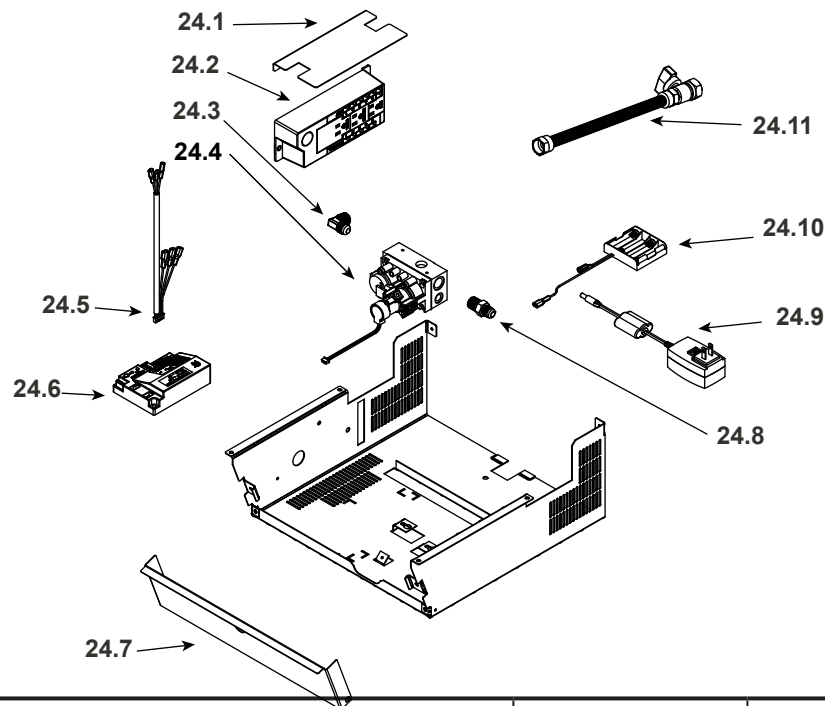

Stocked at Depot

ITEM	DESCRIPTION	COMMENTS:	PART NUMBER	
27	Firebox Assembly		See Following Page	
28	Fan Shroud Assembly		SRV2340-021	
	Back Fan Shroud		2340-129	
	On/Off, Switch		SRV32D0232	Y
	Wire Harness		3-20-2159315	Y

### #24 Valve Assembly Tray

24.1	Heat Shield, J-box		2342-132	
24.2	Junction Box		SRV4021-013	Y
24.3	Elbow, 3/8" Flare Male		SRV4021-045	
24.4	Valve, IPI	NG	SRV2166-302	Y
		LP	2166-303	Y
24.5	Wire Harness		2166-304	Y
24.6	Module		SRV2166-338	Y
24.7	Access Door		2342-112	
24.8	Male Connector	Pkg of 5	303-315/5	Y
24.9	Transformer, 6V		SRV2326-131	Y
24.10	Battery Pack **		SRV2166-323	
24.11	Ball Valve Assembly, 24"		3-40-2098034	Y
	Power Cord		832-2410	