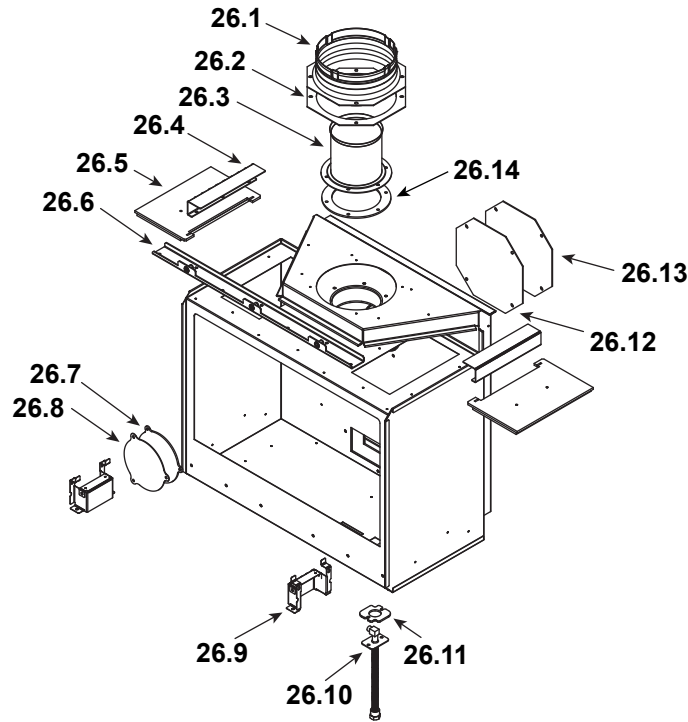

#26 Firebox Assembly

IMPORTANT: THIS IS DATED INFORMATION. Parts must be ordered from a dealer or distributor. **Hearth and Home Technologies does not sell directly to consumers.** Provide model number and serial number when requesting service parts from your dealer or distributor.

Stocked
at Depot

ITEM	DESCRIPTION	COMMENTS	PART NUMBER	
26.1	Starting Collar		SRV2189-002	
26.2	Gasket, Adaptor		SRV460-0610	
26.3	Flue Assembly		SRV2340-025	
26.4	Relief Door Guide		SRV2340-133	
26.5	Relief Door Assembly		2340-020	
26.6	Firebox Support		SRV2340-115	
26.7	Gasket, Flue Cover		2340-135	
26.8	Flue Cover		SRV2340-134	
26.9	Bracket, Burner Mounting		SRV2342-110	
26.10	Bulkhead		SRV7000-156	Y
26.11	Gasket, Burner Neck		2025-407	
26.12	Cover Plate		SRV7010-159	
26.13	Gasket, Cover Plate		7010-160	
26.14	Gasket, Spacer		2340-203	

Additional service part numbers appear on following page.