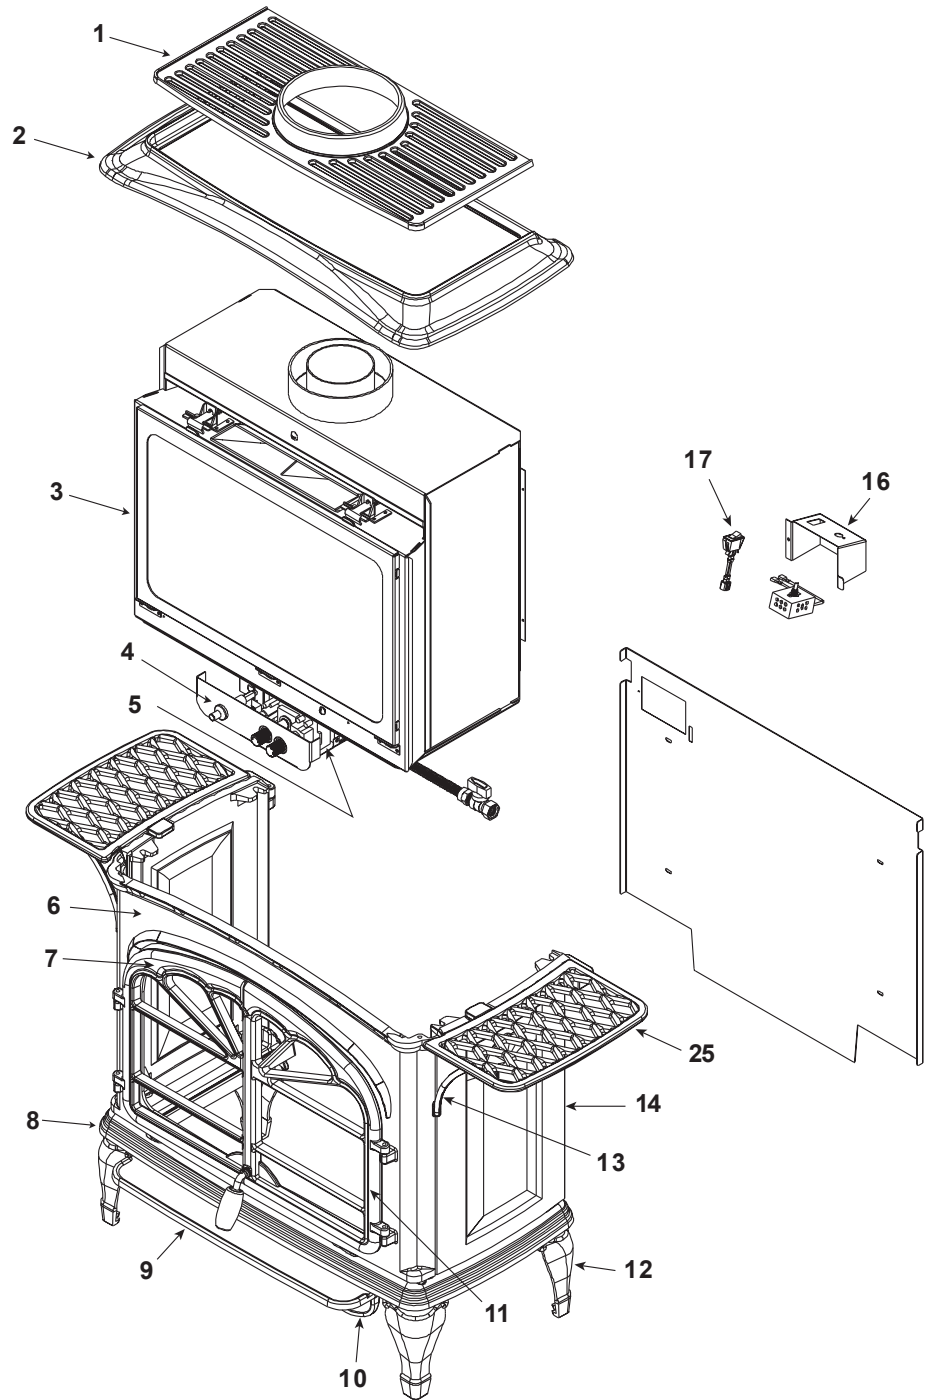

### Log Set Assembly

Part number list on following page.

No one builds a better fire

Beginning Manufacturing Date: Jan. 2002

Ending Manufacturing Date: Aug. 2003

**IMPORTANT: THIS IS DATED INFORMATION.** Parts must be ordered from a dealer or distributor. **Hearth and Home Technologies does not sell directly to consumers.** Provide model number and serial number when requesting service parts from your dealer or distributor.

**Stocked  
at Depot**

ITEM	DESCRIPTION	COMMENTS	PART NUMBER	
	Log Set Assembly	No longer available	844-9330	
1	Grill	No longer available	282-732-BK	
2	Top	No longer available	282-733-BK	
3	Glass Door Assembly	No longer available	GLA-V2	
		No longer available	844-6080	
4	Piezo Ignitor		291-513	Y
5	Valve Assembly - NG		842-0240	Y
	Valve Assembly - LP		842-0230	Y
6	Front	No longer available	282-736-BK	
7	Left Door	No longer available	282-742-BK	
8	Base	No longer available	282-738-BK	
9	Ashlip	No longer available	282-739-BK	
10	Skirt	No longer available	282-740-BK	
11	Right Door	No longer available	282-743-BK	
12	Leg	No longer available	282-741-BK	
13	Shelf Support	Specify Color	282-735-BK	
14	Side	No longer available	282-737-BK	
15	Shelf	No longer available	282-734-BK	
16	Switch Box	No longer available	585-113	
17	ON/OFF Rocker Switch		060-521A	Y
	Burner NG, LP		SRV586-174A	Y
	Burner Tube		567-301A	
	Flex Ball Valve Assembly		SRV302-320	Y
	Pilot Assembly NG		842-4280	Y
	Thermocouple		200-2950	Y
	Thermopile		842-0250	Y
	Mineral Wool		050-721	
	Orifice NG	Pre 30,000	586-800	Y
		Post 30,000	SRV24691	Y
	Orifice LP	Pre 30,000	SRV24220	Y
		Post 30,000	SRV18678	Y
	Touch Up Paint	No longer available	210-0080	
	Conversion Kit NG	No longer available	NGK-V2	
	Conversion Kit LP	No longer available	LPK-V2	
		No longer available	LPK-GS2	
	Pilot Orifice NG	No longer available	571-516	
	Pilot Orifice LP	No longer available	571-517	
		Post 30,000	SRV200-2630	Y
	Regulator NG		SRV230-1570	Y
	Regulator LP		SRV230-1520	Y