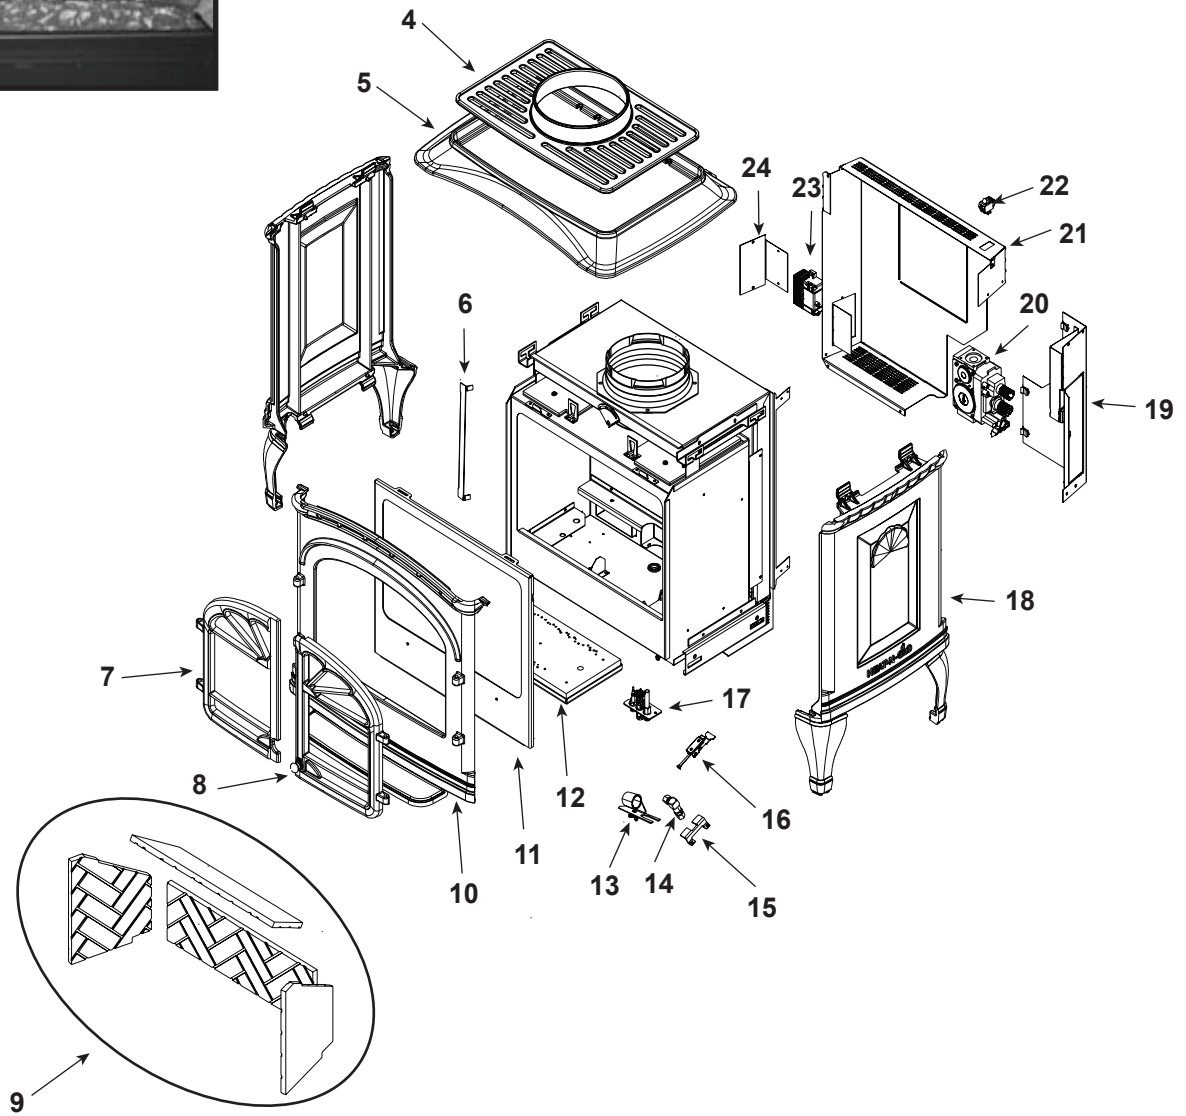

No one builds a better fire

Gas Stove - DV

Beginning Manufacturing Date: Aug 2003
Ending Manufacturing Date: August 2014

Color	SKU No.	Mfg. Dates
Matte Black	Tiaraii-BK-B	8/03-8/14
Brown	Tiaraii-BR-B	8/03-8/14
Espresso	Tiaraii-CES	9/07-8/14

Color	SKU No.	Mfg. Dates
Almond	Tiaraii-AL-B	8/03-8/05
Green	Tiaraii-GR-B	8/03-8/05
Tuscan Olive	Tiaraii-CTO	9/07-3/11

Log Set Assembly

Part number list on following page.