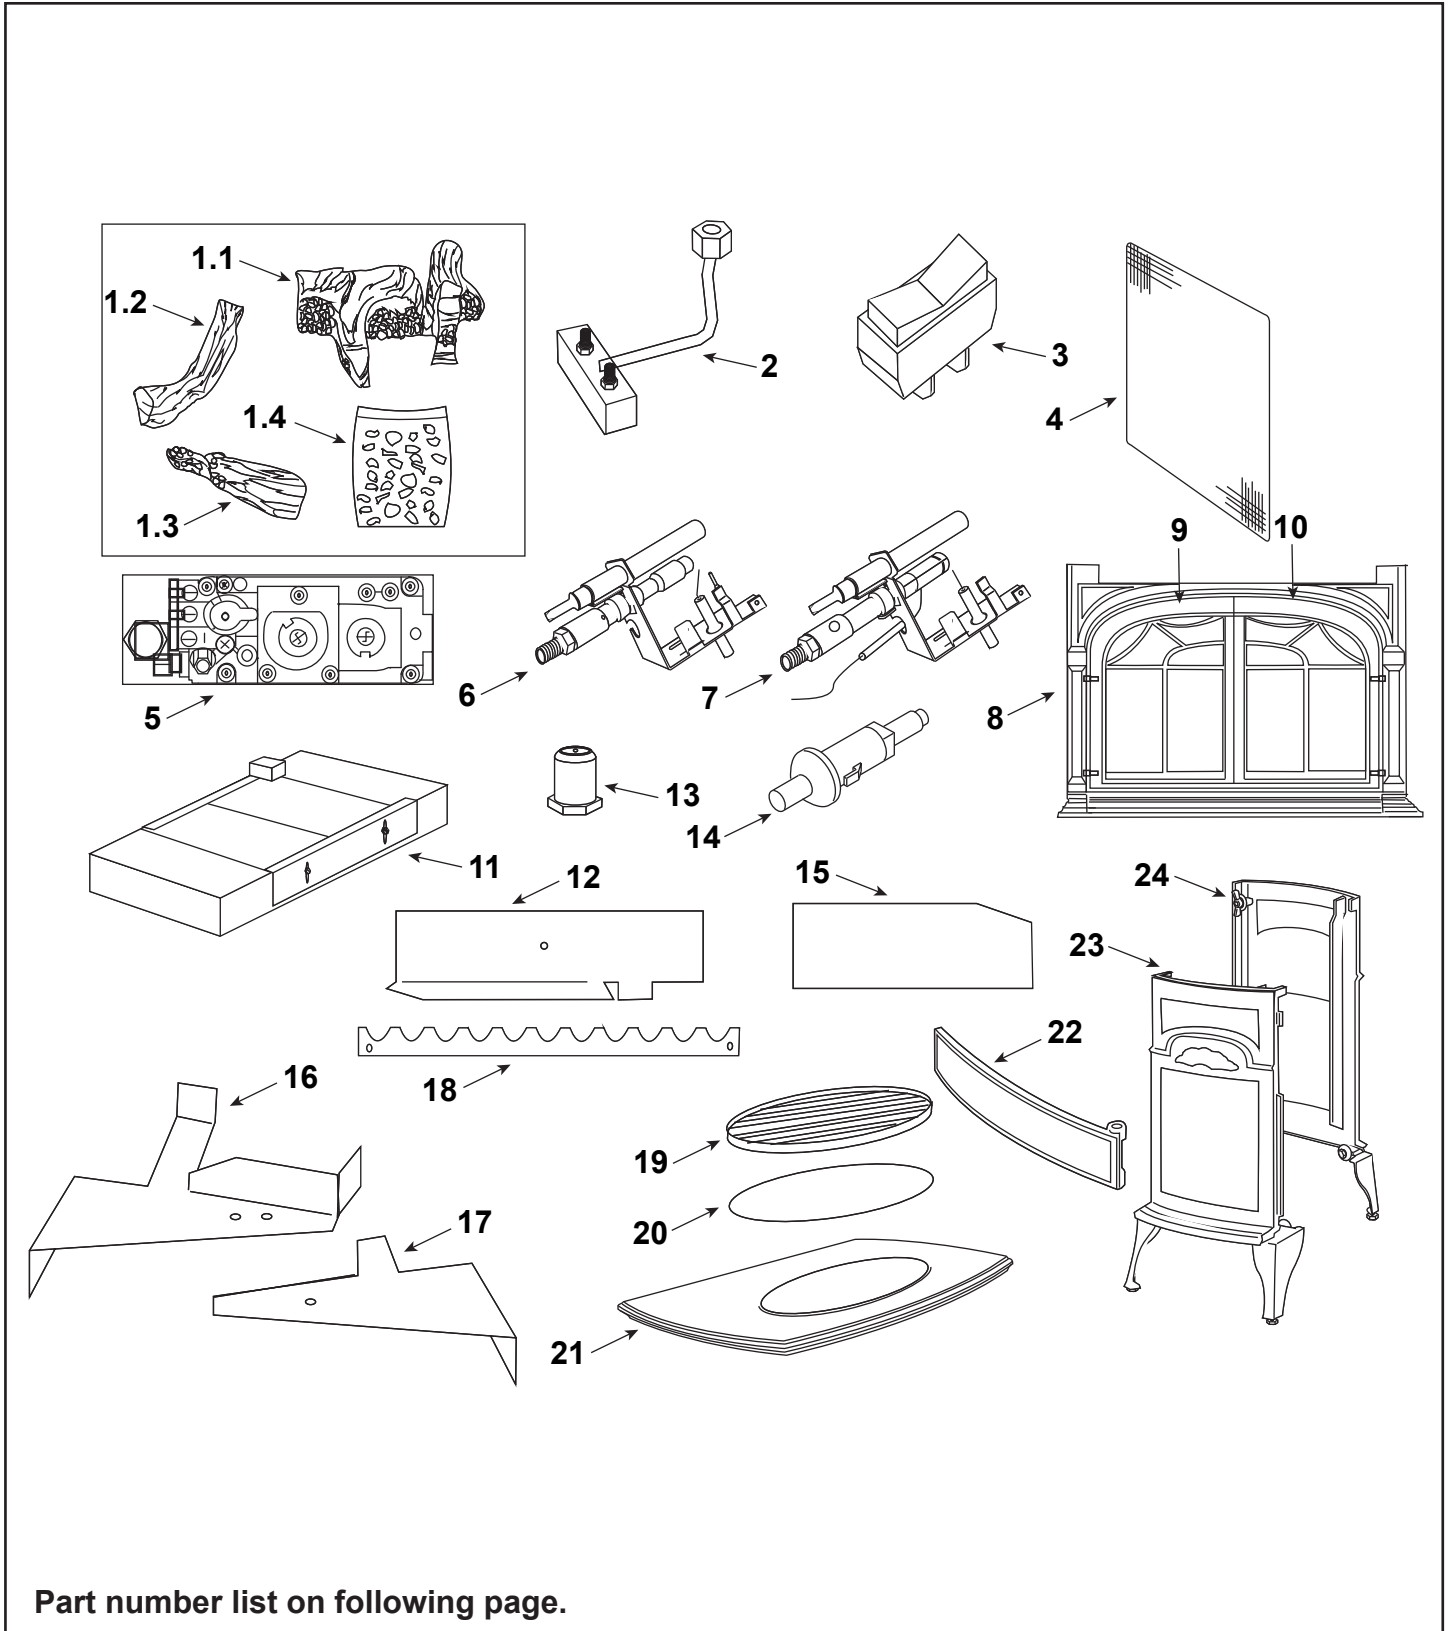

SD30NV

SD30PV

Part number list on following page.

Service Parts

SUNDANCE

Beginning Manufacturing Date: NA
Ending Manufacturing Date: Mar 2022

IMPORTANT: THIS IS DATED INFORMATION. Parts must be ordered from a dealer or distributor. **Hearth and Home Technologies does not sell directly to consumers.** Provide model number and serial number when requesting service parts from your dealer or distributor.

Stocked
at Depot

ITEM	DESCRIPTION	COMMENTS	PART NUMBER	
1	Log Assembly		20005005K	Y
1.1	Log, Rear		20005006K	
1.2	Log, Left		20005008K	
1.3	Log, Right		20005007K	
1.4	Lava Rocks		57897K	Y
2	Manifold Assembly		20003739	Y
3	Trim On/Off Switch		30000874	Y
4	Screen		20005009	
5	Valve, SIT	NG	SRV14D0467	Y
		LP	SRV14D0468	Y
6	Oxygenerator, NG OP #8204		55464	Y
7	Oxygenerator, LP OP #8404		55465	Y
8	Front, Sundance OP DR Black		30001496A	
9	Door, Left	Black	30004082A	
10	Door, Right	Black	30004081A	
11	Burner Housing Assembly	NG	20003130	Y
		LP	20004995K	Y
12	Bracket, Rear Log - JUV		20003274	
13	Orifice Hood	#69(.0292") Front LP	30000513	Y
		#54(.055") Front NG	20000130	Y
		#54(.055") Rear LP	20000130	Y
		#44(.086") Rear NG	SRV30000334	Y
14	Ignitor, Piezo		SRV14D0503	Y
15	Gasket, Base Pan Inner		20002566	Y
16	Bracket Support Right Log		20004920	
17	Bracket Support Left Log		20005022	
18	Grate Decorative Burner		20003022	
19	Grille		30000393A	
20	Mesh, Grille		30000508	
21	Top, Sundance	Black	30001278A	
22	Door, Control	Black	1301087A	
23	End, Left	Black	30001280A	
24	End, Right	Black	30001279A	
	Gasket, 1/4" Fiberglass	10 Ft	834-1460	Y
	Magnet, Door		30004112	
	Magnet, Control Door		1408818	
	Flexline	Black	SRV20H1011	Y
	Finish Bag	No longer available	SRV733069	