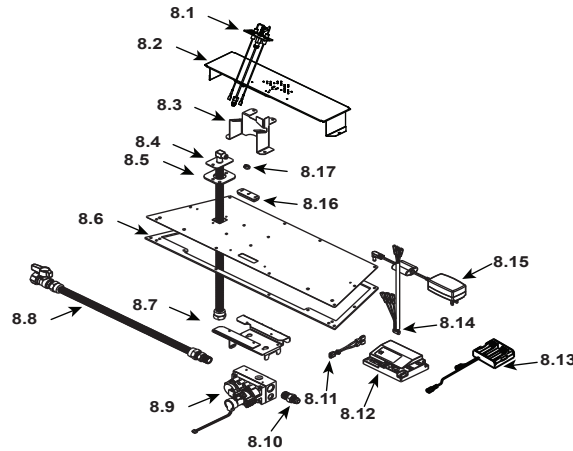

#8 Valve Assembly

IMPORTANT: THIS IS DATED INFORMATION. Parts must be ordered from a dealer or distributor. **Hearth and Home Technologies does not sell directly to consumers.** Provide model number and serial number when requesting service parts from your dealer or distributor.

ITEM	PART DESCRIPTION	COMMENTS	PART NUMBER
8.1	Pilot Assembly N	Pre 0023583618	2198-014
		Post 0023583618	SRV2090-012
	Pilot Assembly B & P	Pre 0023583618	2198-015
		Post 0023583618	2090-013
8.2	Burner Assembly N		SRV2111-020-BK
	Burner Assembly P		SRV2111-022-BK
	Burner Assembly B		2111-024
8.3	Pilot Bracket	No longer available	SRV2111-123-BK
8.4	Flex Tube Assembly		530-302A
8.5	Burner Neck Gasket		438-407
8.6	Valve Plate Gasket	No longer available	SRV2077-138
8.7	Valve Bracket		SRV2189-117
8.8	Flex Ball Valve Assembly		2098-320A
8.9	Valve N		SRV2166-302
	Valve B & P		2166-303
8.10	Male Connector	Pkg of 5	303-315/5
8.11	Jumper Wire		SRV2187-198
8.12	Module , IPI 30 Gray		2166-306
8.13	Battery Pack**		SRV2166-323
8.14	Wire Harness		2166-304
8.15	Transformer		SRV2326-131
8.16	3-Hole Grommet		SRV2118-420
8.17	Burner Orifice N (#50C)		582-850
	Burner Orifice P (#58C)	No longer available	582-858
	Burner Orifice B (#61C)	No longer available	582-861

**Fuse for battery pack can be sourced locally, not a warranty item.

Additional service part numbers on the following page.