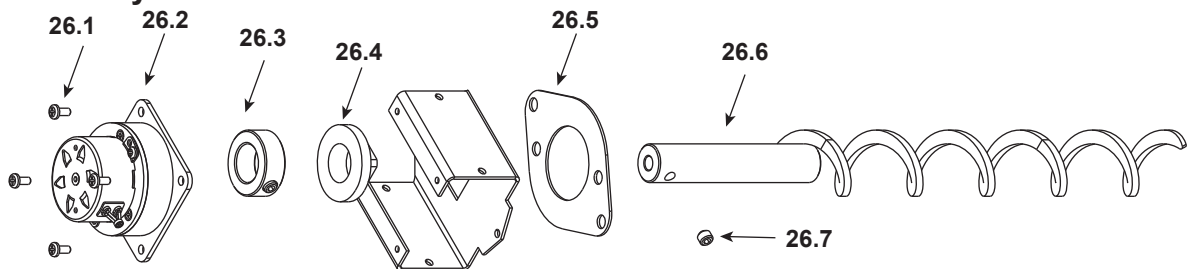

IMPORTANT: THIS IS DATED INFORMATION. Parts must be ordered from a dealer or distributor. **Hearth and Home Technologies does not sell directly to consumers.** Provide model number and serial number when requesting service parts from your dealer or distributor.

Stocked
at Depot

ITEM	DESCRIPTION	COMMENTS	PART NUMBER	
10	Brick, Left / Right, Cast		SRV414-0270	
11	Brick, Center, Cast		SRV414-0260	
12	Baffle Assembly		SRV7001-034	Y
13	Snap Disc, 110-20, #1		SRV230-1220	Y
14	Blower, Convection		812-4900	Y
	Blower Magnet	Pkg of 10	7019-188/10	Y
15	Pedestal Side Curtain		SRV7050-105	
16	Side Curtain Assembly		SRV7050-005	
17	Pedestal Back		SRV7050-134	
18	Vacuum Switch		SRV7000-531	Y
19	Control Board 3 Speed		SRV7000-704	Y
20	Wire Harness / Junction Box		SRV7001-194	Y
	Switch, 3-Position - Heat Output Rocker Switch		812-3500	Y
21	Hopper Switch		SRV7000-375	Y
22	Back		SRV7050-102	
23	Exhaust Transition Assembly		SRV7001-009	
24	Blower, Exhaust		812-4400	Y
	Gasket, Exhaust Blower (Between...)	Housing & Stove	SRV240-0812	Y
		Motor & Housing	812-4710	Y
25	Snap Disc #2		SRV7000-268	Y

#26 Feed Assembly

26	Feed Assembly		812-4760	Y
26.1	Screw 8-32 x 3/8	Pkg of 40	225-0500/40	Y
26.2	Feed Motor		812-4421	Y
26.3	Collar, Set, 7/8		229-0520	
26.4	Bearing, Feed System, Nylon		SRV7000-598	Y
26.5	Gasket, Feed Motor		SRV240-0731	Y
26.6	Feed Spring Assembly (Only)		SRV7001-046	Y
26.7	Screw, 5/16-18 x 1/4	Pkg of 25	225-0550/25	Y
27	Snap Disc, Manual Reset #3		SRV230-1290	Y
	Bracket, Snap Disc #3		7001-221	

Additional service part numbers appear on following page.