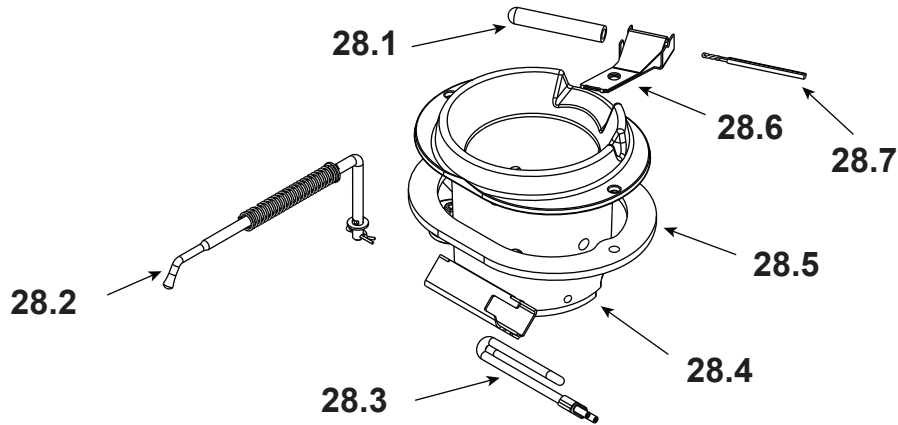

#28 Firepot Assembly

IMPORTANT: THIS IS DATED INFORMATION. Parts must be ordered from a dealer or distributor. **Hearth and Home Technologies does not sell directly to consumers.** Provide model number and serial number when requesting service parts from your dealer or distributor.

**Stocked
at Depot**

ITEM	DESCRIPTION	COMMENTS	PART NUMBER	
28.1	Thermocouple Cover	Pkg of 10	812-4920	Y
28.2	Pull Rod Assembly		7019-009	
	Pull Rod Black Nickel		SRV7019-172	
	Spring, Firepot		200-2050	
28.3	Heating Element Assembly 18" (Loop Igniter)	Pkg of 1	SRV7000-462	Y
		Pkg of 10	SRV7000-462/10	Y
28.4	Firepot Assembly		SRV414-5200	Y
28.5	Gasket, Firepot		SRV240-0930	Y
28.6	Thermocouple Clamp		SRV7001-203	Y
28.7	Thermocouple		812-4470	Y
	Component Pack Assembly	No longer available	SRV7050-011	
	Cleanout Tool		SRV414-1140	Y
	Harness, Thermostat Wire	25 Ft	SRV230-0810	
	Deflector, Bottom Airwash		SRV413-0680	
	Feed Adjustment Plate		SRV7001-182	
	Hose, Vacuum, 5/32 Id - Field Cut to Size	3 Ft	SRV240-0450	Y
	Hose Barb Assembly		SRV229-0920	
	Magnet Round		SRV7000-140	Y
	Plate, Ash Cleanout		SRV7001-186	
	Reset Button Assembly		SRV7000-040	
	Scraper Repair Kit	No longer available	SCRAPER-SF	
	Wire Harness Hopper Switch		SRV7050-130	Y
	Wire Harness for Snap Disk #2		SRV7001-224	
	Bracket for Snap Disc		SRV7005-253	

Additional service part numbers appear on following page.