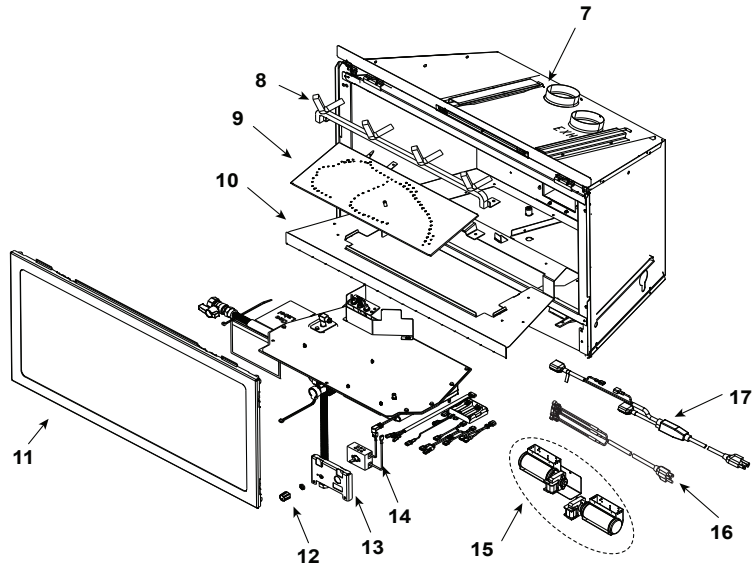

Log Set Assembly

IMPORTANT: THIS IS DATED INFORMATION. Parts must be ordered from a dealer or distributor. **Hearth and Home Technologies does not sell directly to consumers.** Provide model number and serial number when requesting service parts from your dealer or distributor.

Stocked at Depot

ITEM	DESCRIPTION	COMMENTS	PART NUMBER	
	Log Assembly		LOGS-I30	Y
1	Log 1	Pre 5/15/16, Must order complete assembly	SRV2206-701	
2	Log 2		SRV2206-705	
3	Log 3		SRV2206-702	
4	Log 4		SRV2206-704	
5	Log 5		SRV2206-703	
6	Log 6		SRV2206-706	
7	Termination Plate Assembly	Pre 0023696931	2206-012	
		Post 0023696931	2206-013	
	Flex Pipe Handle		438-351	
	Gasket	Pre 0023696931	2206-401	
		Post 0023696931	2206-178	
8	Grate Assembly		SRV2206-016-BK	
9	Burner Assembly		SRV2206-009-BK	Y
10	Base Pan		SRV2206-127-BK	
11	Glass Door Assembly		GLA-2206	Y
12	Rheostat Knob		SRV100-512	Y
13	Control Panel		SRV2205-129-BK	
14	Rheostat		2206-800	Y
15	Blower		GFK-210-C	
16	Wire Assembly		2206-068	Y
17	Cord Assembly		2201-017	Y
	Fuse Wire Assembly	Qty 2 req	2206-085	Y

Additional service part numbers appear on following page.