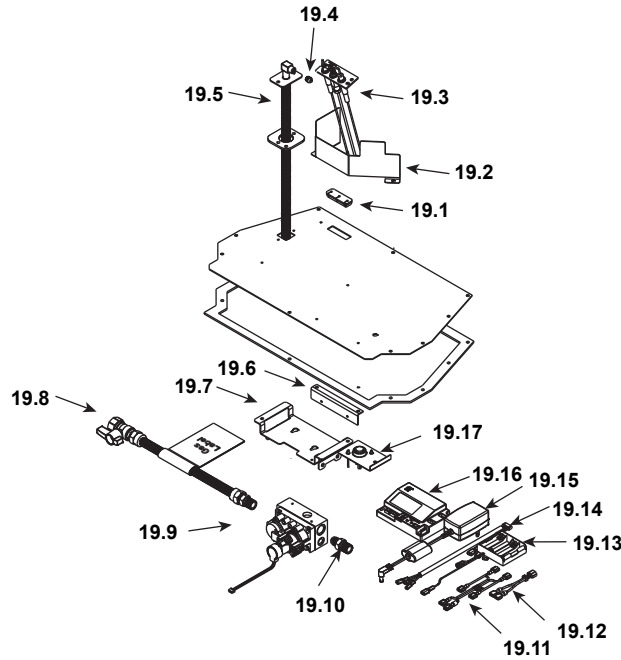

No one builds a better fire

Beginning Manufacturing Date: Aug 2011
Ending Manufacturing Date: Feb 2019

#19 Valve Assembly

IMPORTANT: THIS IS DATED INFORMATION. Parts must be ordered from a dealer or distributor. **Hearth and Home Technologies does not sell directly to consumers.** Provide model number and serial number when requesting service parts from your dealer or distributor.

Stocked at Depot

ITEM	DESCRIPTION	COMMENTS	PART NUMBER	
19.1	Grommet, 3 Hole		SRV2118-420	
19.2	Pilot Shield		SRV2206-120-BK	
19.3	Pilot Assembly NG		2202-013	Y
	Pilot Assembly Propane		2202-014	Y
19.4	Orifice NG (#35C)		SRV582-835	Y
	Orifice Propane (#51C)		SRV582-851	Y
19.5	Flexible Gas Connector		530-302A	Y
19.6	Control Panel Bracket		SRV2205-128	
19.7	Valve Bracket		SRV2205-146	
19.8	Flex Ball Valve Assembly		SRV302-320	Y
19.9	Valve NG		SRV2166-302	Y
	Valve Propane		2166-303	Y
19.10	Brass Connector	Pkg of 5	303-315/5	Y
19.11	Remote Jumper Wire		2103-013	Y
19.12	Jumper Wire		SRV2187-198	
19.13	**Battery Pack		SRV2166-323	Y
19.14	Wire Harness		2166-304	Y
19.15	Power Supply		SRV2326-131	Y
19.16	Module		2166-347	Y
19.17	Temp Sensor Assembly		SRV046-018A	Y

**Fuse for battery pack can be sourced locally, not a warranty item. Specs are 250v, 1A fuse, 3/4" long

Additional service part numbers appear on following page.