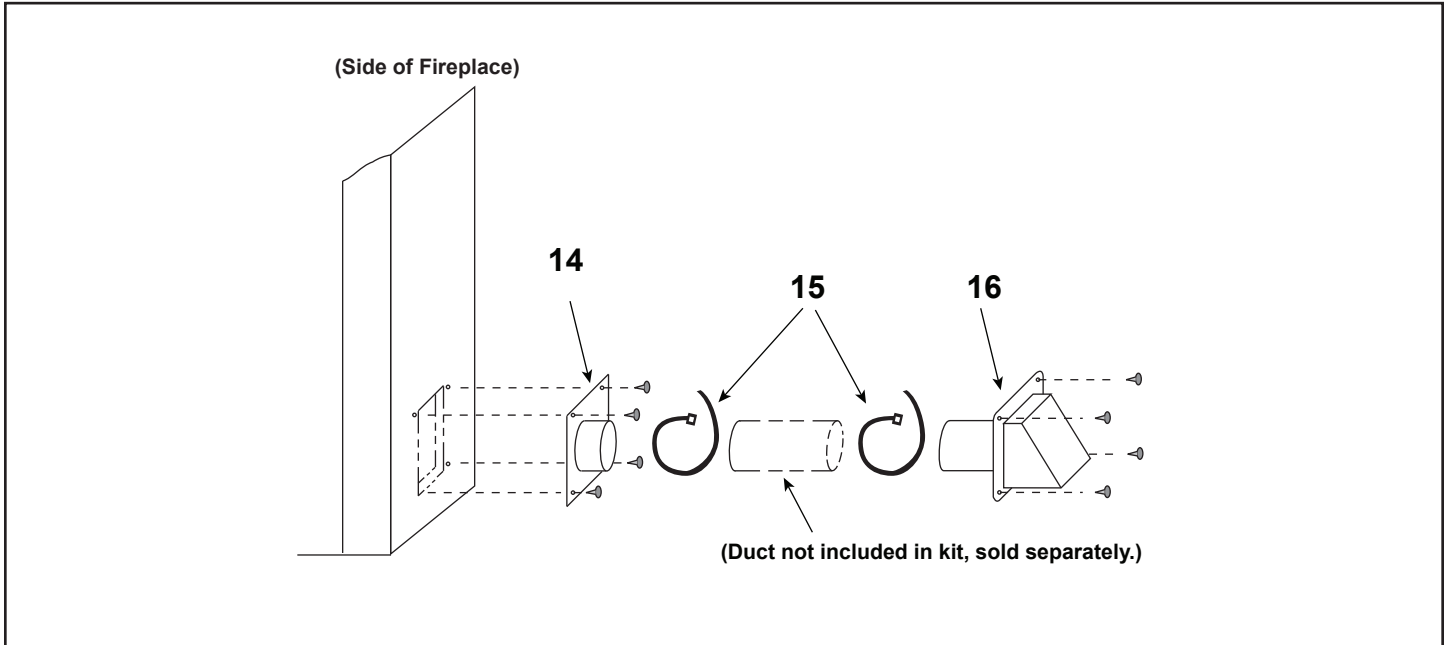

IMPORTANT: THIS IS DATED INFORMATION. Parts must be ordered from a dealer or distributor. **Hearth and Home Technologies does not sell directly to consumers.** Provide model number and serial number when requesting service parts from your dealer or distributor.

**Stocked
at Depot**

ITEM	DESCRIPTION	COMMENTS	PART NUMBER	
14	Outside Air Plate Assembly		19081A	
15	Long Cable Tie	No longer available	SRV19954	
16	Outside Air Shield		SRV33271	Y
	Air Kit Fastener Pack		13580	
	Damper Rod		SRV28900	
	Damper Weight		SRV19785	
	Door Pivot clips	Qty 4 req	SRV31527	
	Door Track (Lower)	Qty 2 req	SRV4012-002BK	
	Door Track (Upper)	Qty 2 req	SRV15425BK	
	Firescreen Handle		SRV10002	
	Firescreen Rod	Qty 4 req	SRV11866	Y
	Gas Access Panel (for use with Air Kit)	Qty 2 req	31636	
	Nailing Flange	Qty 8 req	SRV31190	
	Overlay	Top	SRV20400BK	
		Bottom	SRV4012-109BK	
		Left and Right	SRV4012-102BK	
	Refractory Bracket	Qty 4 req	13328	
	Refractory Retainer	Qty 2 req	SRV11847	
	Refractory Standoff	Qty 2 req	13327	
	Smoke Deflector	Qty 2 req	20603	
	Strip Protector	Qty 4 req	SRV18320	
	Ownners Manual	No longer available	4012-060	
	Installation Manual	No longer available	4012-061