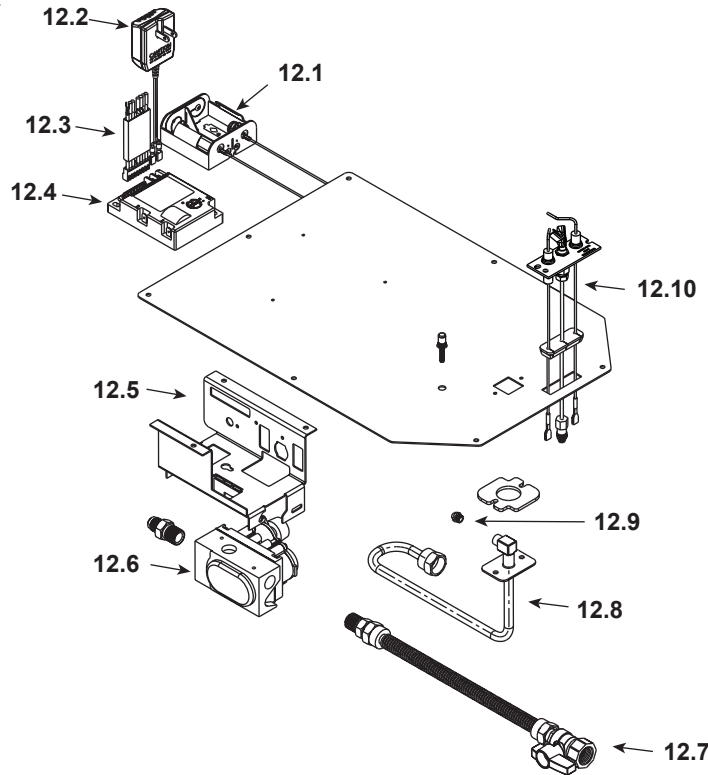

#12 Valve Assembly

IMPORTANT: THIS IS DATED INFORMATION. Parts must be ordered from a dealer or distributor. **Hearth and Home Technologies does not sell directly to consumers.** Provide model number and serial number when requesting service parts from your dealer or distributor.

Stocked at Depot

ITEM	DESCRIPTION	COMMENTS	PART NUMBER	
12.1	Battery Pack		SRV593-594	Y
12.2	3 Volt Transformer		SRV593-593	Y
12.3	Module Wire Assembly		SRV593-590	Y
12.4	Module		SRV593-592	Y
12.5	Valve Bracket		2118-104	
12.6	Valve NG		750-500	Y
	Valve Propane		SRV593-501	Y
12.7	Flex Ball Valve Assembly		SRV302-320	Y
12.8	Flexible Gas Connector		530-302A	Y
12.9	Orifice NG (#44C)		582-844	Y
	Orifice Propane (#55C)		582-855	Y
12.10	Pilot Assembly NG		2457-020	Y
	Pilot Assembly Propane	Convert 2457-020 w/SRV593-527		Y
	2 in Jumper Wire		SRV2012-206	Y
	Conversion Kit NG		NGK-MS32	Y
	Conversion Kit Propane		LPK-MS32	Y
	Pilot Orifice NG		SRV593-528	Y
	Pilot Orifice Propane		SRV593-527	Y
	Regulator NG		SRVNGK-DXV	Y
	Regulator Propane		SRVLPK-DXF	Y