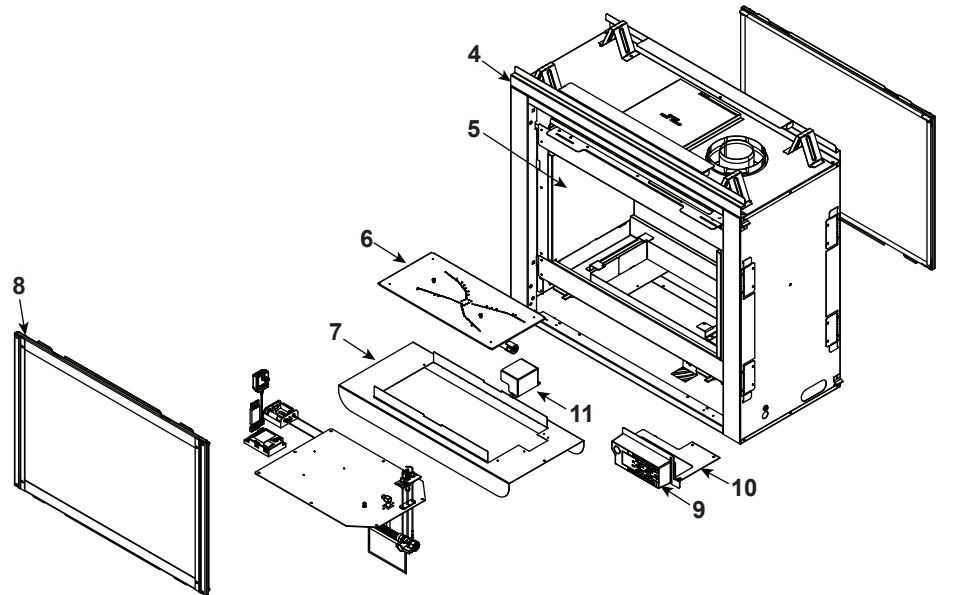

Log Set Assembly

IMPORTANT: THIS IS DATED INFORMATION. Parts must be ordered from a dealer or distributor. **Hearth and Home Technologies does not sell directly to consumers.** Provide model number and serial number when requesting service parts from your dealer or distributor.

Stocked at Depot

ITEM	DESCRIPTION	COMMENTS	PART NUMBER	
	Log Set Assembly		LOGS-2126	Y
1	Log 1	Pre 5/15/16, Must order complete assembly	SRV2126-700	
2	Log 2		SRV2126-701	
3	Log 3		SRV2126-702	
4	Sheetrock Ledge		2126-118	
5	Refractory	Qty 2 req	2126-117	
6	Burner NG, Propane		2126-007	Y
7	Base Pan		2126-115	
8	Glass Door Assembly	Qty 2 req	GLA-550TR	Y
9	Junction Box		SRV4021-013	Y
10	Junction Box Bracket		2128-128	
11	Pilot Shield		2126-124	
	Exhaust Restrictor		530-299	
	Fiberglass Rope Ring	No Longer Available	045-455	
	Folio Front	Black	FOL-32-BK	
	Gasket Assembly Contains Vent, Seal Cap, Burner Neck, Shutter Bracket and Valve Plate Gaskets		2128-081	
	Glass Latch Assembly	Qty 2 req	2382-400	Y
	Lava Rock		2005-790	
	Mineral Wool		050-721	
	Surround Overlay (contains overlay for top, bottom and sides)		SRV2126-FACE	
	Thermostat Wire		SRV2118-170	Y
	Touch Up Paint		TUP-GBK-12	
	Vermiculite Embers		MYSTIC-EMBERS	

Additional service part numbers appear on following page.