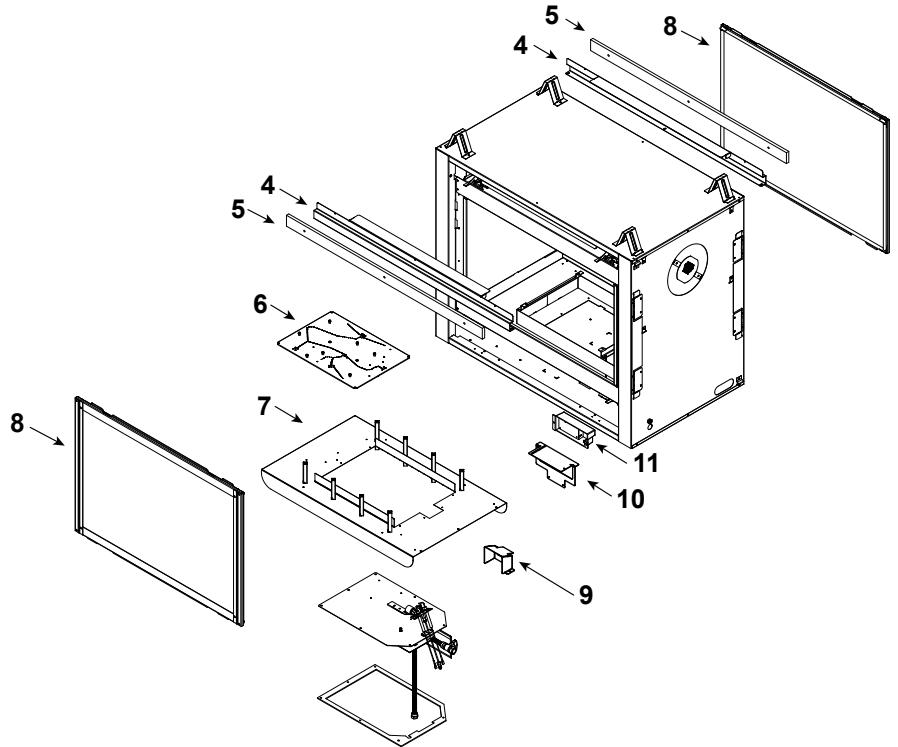

Log Set Assembly

IMPORTANT: THIS IS DATED INFORMATION. Parts must be ordered from a dealer or distributor. **Hearth and Home Technologies does not sell directly to consumers.** Provide model number and serial number when requesting service parts from your dealer or distributor.

Stocked at Depot

ITEM	DESCRIPTION	COMMENTS	PART NUMBER	
	Log Set Assembly		LOGS-2128	Y
A	Log A		SRV2128-701	
B	Log B		SRV2128-702	
C	Log C		SRV2128-703	
D	Log D		SRV2128-706	
1	Log 1		SRV2128-704	
2	Log 2		SRV2128-705	
3	Log 3		SRV2128-707	
4	Sheetrock Ledge	Qty 2 req	2128-118	
5	Non-Comb	Qty 2 req	2130-196	
6	Burner NG, Propane		2128-007	Y
7	Base Pan/Grate Assembly		2128-005	
8	Glass Door Assembly	Qty 2 req	GLA-6TROC	Y
9	Pilot Shield		2128-124	
10	Junction Box Bracket		2128-128	
11	Junction Box		SRV4021-013	Y
	Refractory Panel		2128-117	
	Refractory, Air Passage Side		2128-116	
	Surround Overlay (contains overlay for top, bottom and sides)		SRV2128-FACE