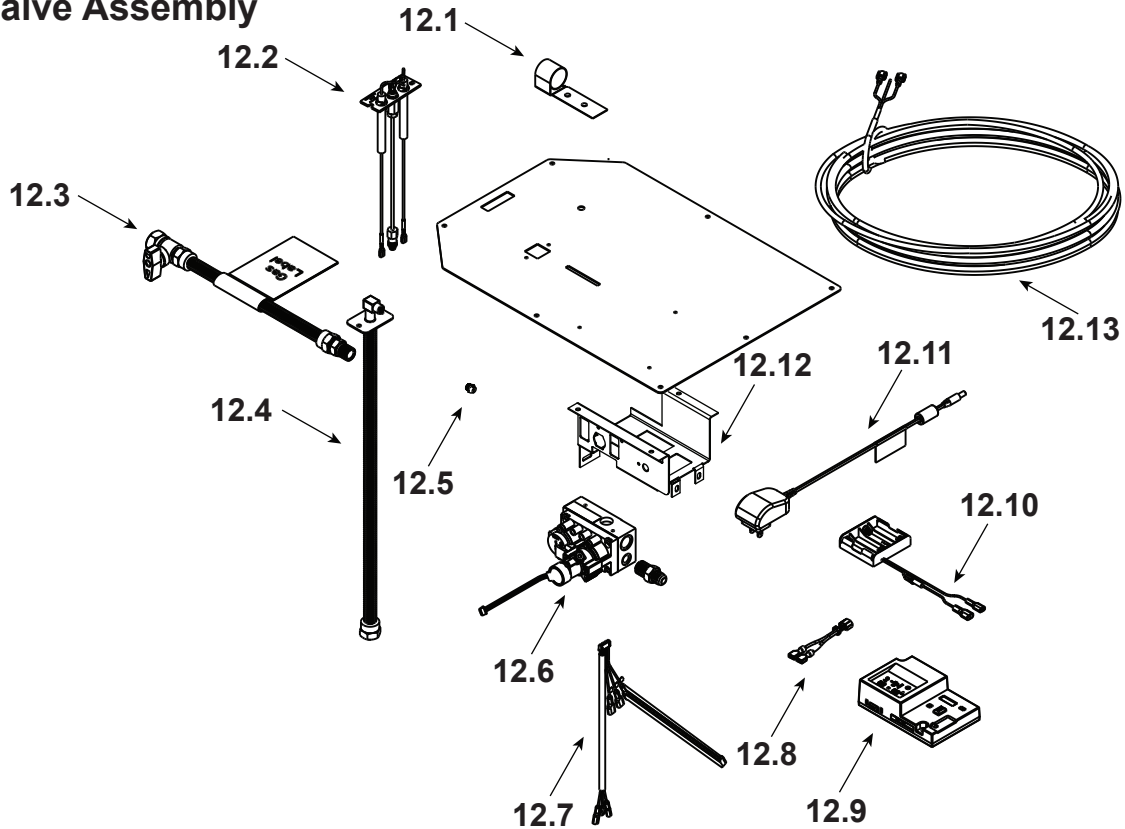

#12 Valve Assembly

IMPORTANT: THIS IS DATED INFORMATION. Parts must be ordered from a dealer or distributor. **Hearth and Home Technologies does not sell directly to consumers.** Provide model number and serial number when requesting service parts from your dealer or distributor.

**Stocked
at Depot**

ITEM	DESCRIPTION	COMMENTS	PART NUMBER	
12.1	Shutter Bracket Assembly		2118-121	Y
12.2	Pilot Assembly NG		2478-012	Y
	Pilot Assembly Propane	Convert 2478-012 with SRV593-527		
12.3	Flex Ball Valve Assembly		SRV302-320	Y
12.4	Flexible Gas Connector		530-302A	Y
12.5	Orifice NG (#32C)		SRV582-832	Y
	Orifice Propane (#50C)		582-850	Y
12.6	Valve NG		SRV2166-302	Y
	Valve Propane		2166-303	Y
12.7	Harness, IFT 6 Pin Wiring		SRV2326-132	Y
12.8	Jumper Wire		SRV2187-198	Y
12.9	Module, IFT Control		SRV2326-130	Y
12.10	Battery Holder 4AA, IFT		SRV2326-134	Y
12.11	Transformer, 6 Volt Wall		SRV2326-131	Y
12.12	Valve, Bracket		2118-104	
12.13	Thermostat Wire Assembly, Male/Male		SRV2118-170	Y

Additional service part numbers appear on following page.