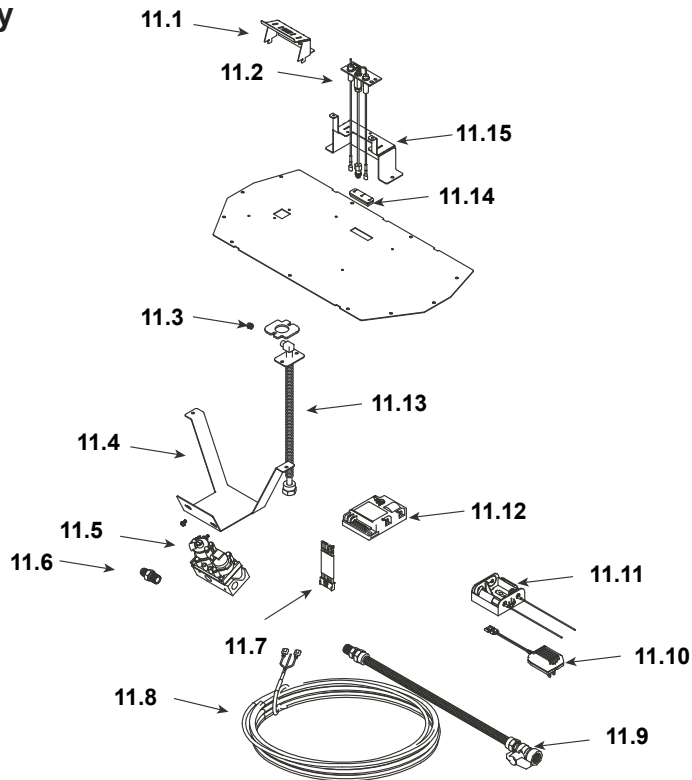

No one builds a better fire

Beginning Manufacturing Date: June 2012
Ending Manufacturing Date: June 2016

#11 Valve Assembly

IMPORTANT: THIS IS DATED INFORMATION. Parts must be ordered from a dealer or distributor. **Hearth and Home Technologies does not sell directly to consumers.** Provide model number and serial number when requesting service parts from your dealer or distributor.

Stocked at Depot

ITEM	DESCRIPTION	COMMENTS	PART NUMBER	
11.1	Pilot Hood	No longer available	SRV2269-123-BK	
11.2	Pilot Assembly NG		SRV2090-012	Y
	Pilot Assembly LP		2090-013	Y
11.3	Orifice NG (#42C)		582-842	Y
	Orifice LP (.057C)		582-057	Y
11.4	Valve Bracket	No longer available	SRV2269-153	
11.5	Valve NG		SRV593-500	Y
	Valve LP		SRV593-501	Y
11.6	Male Connector	Pkg of 5	303-315/5	Y
11.7	Module Wire Assembly		SRV593-590	Y
11.8	Thermostat Wire Assembly		SRV2118-170	Y
11.9	Flex Ball Valve Assembly		531-320A	Y
11.10	3 Volt Transformer		SRV593-593	Y
11.11	Battery Pack		SRV593-594	Y
11.12	Module		SRV593-592	Y
11.13	Bulkhead W/Flex Tube		383-302A	Y
11.14	Grommet		SRV2118-420	
11.15	Pilot Bracket	No longer available	SRV2292-127-BK	

Additional service part numbers appear on following page.