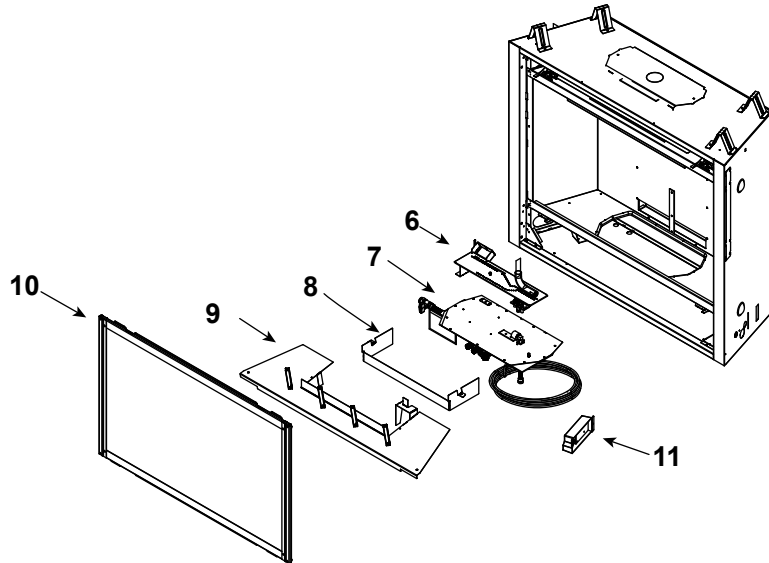

Log Set Assembly

IMPORTANT: THIS IS DATED INFORMATION. Parts must be ordered from a dealer or distributor. **Hearth and Home Technologies does not sell directly to consumers.** Provide model number and serial number when requesting service parts from your dealer or distributor.

Stocked at Depot

ITEM	DESCRIPTION	COMMENTS	PART NUMBER	
	Log Set Assembly		LOGS-950-E	Y
1	Log 1	No longer available, Must order complete assembly	SRV2121-701	
2	Log 2		SRV2121-702	
3	Log 3		SRV2118-703	
4	Log 4		SRV2121-704	
5	Log 5		SRV2121-705	
6	Burner NG, LP		SRV2121-007	Y
7	Valve Assembly		Refer to Valve Page	
8	Burner Skirt	No Longer Available	2121-142	
9	Grate Assembly	No Longer Available	2121-015	
10	Glass Door Assembly		GLA-950TR	Y
11	Junction Box		SRV4021-013	Y
	Exhaust Baffle		550-155	
	Exhaust Restrictor		530-299	
	Folio Front	Black	FOL-950-BK	
	Gasket Assembly : Contains Burner neck, shutter bracket, vent, seal cap, valve plate, and air passage gaskets		2121-080	
	Glass Latch Assembly	Pkg of 2	33858/2	Y
	Lava Rock		4021-297	
	Non Combustible Board		560-401	
	Mineral Wool		050-721	
	Touch Up Paint		TUP-GBK-12	

Additional service part numbers appear on following page.