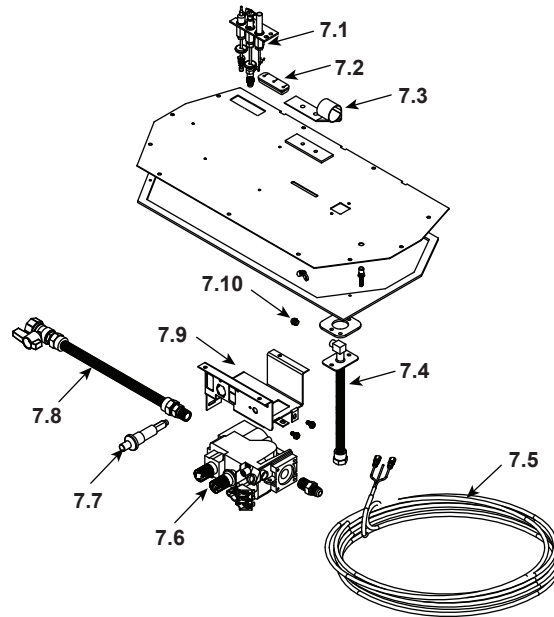

No one builds a better fire

Beginning Manufacturing Date: June 2007

Ending Manufacturing Date: June 2013

#7 Valve Assembly

IMPORTANT: THIS IS DATED INFORMATION. Parts must be ordered from a dealer or distributor. **Hearth and Home Technologies does not sell directly to consumers.** Provide model number and serial number when requesting service parts from your dealer or distributor.

**Stocked
at Depot**

ITEM	DESCRIPTION	COMMENTS	PART NUMBER	
7.1	Pilot Assembly NG		2103-010	Y
	Pilot Assembly LP		2103-011	Y
	Pilot Tube		SRV485-301	Y
	Thermocouple		2103-511	Y
	Thermopile		2103-512	Y
7.2	3-Hole Grommet		SRV2118-420	
7.3	Shutter Bracket Assembly		2118-121	Y
7.4	Flexible Gas Connector		SRV7000-156	Y
7.5	Thermostat Wire Assembly		2045-024	Y
7.6	Valve NG		SRV230-0710	Y
	Valve LP		SRV230-0720	Y
7.7	Piezo Ignitor		SRV14D0503	Y
7.8	Flex Ball Valve Assembly		SRV302-320	Y
7.9	Valve Bracket		2118-104	
7.10	Orifice NG (#37C)		582-837	Y
	Orifice LP (#52C)		SRV582-852	Y
	Conversion Kit NG	No Longer Available	NGKS-950TR-E	
	Conversion Kit LP	No Longer Available	LPKS-950TR-E	
	Pilot Orifice NG		SRV2103-116	Y
	Pilot Orifice LP		SRV2103-117	Y
	Regulator NG		SRV230-1570	Y
	Regulator LP		SRV230-1520	Y