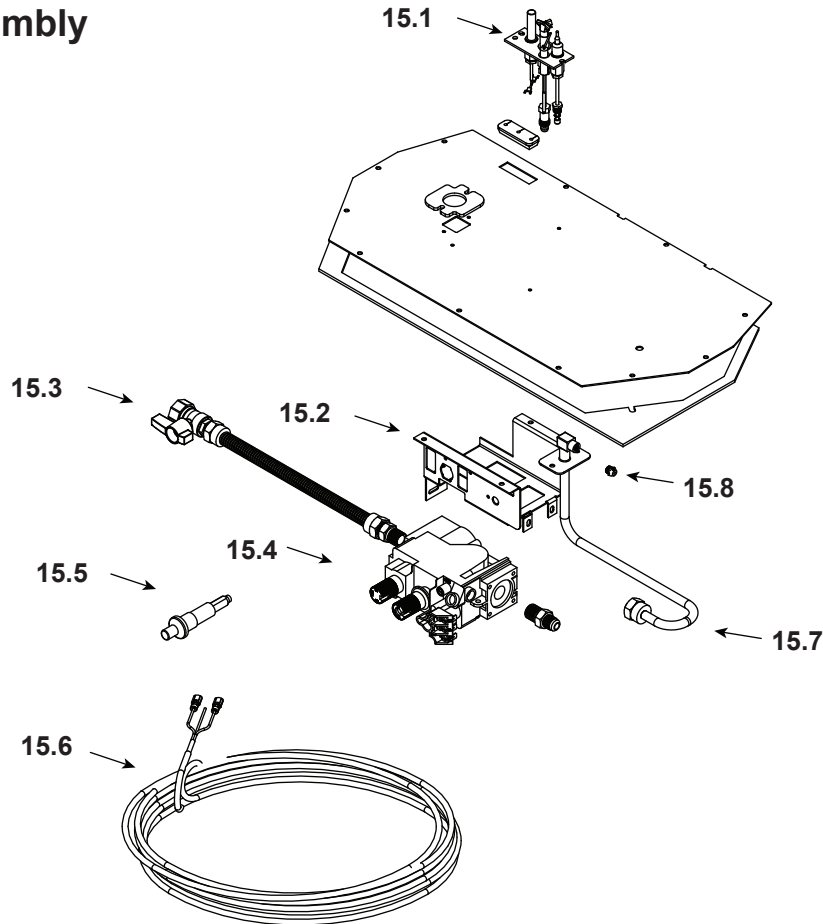

#15 Valve Assembly

IMPORTANT: THIS IS DATED INFORMATION. Parts must be ordered from a dealer or distributor. **Hearth and Home Technologies does not sell directly to consumers.** Provide model number and serial number when requesting service parts from your dealer or distributor.

Stocked at Depot

ITEM	DESCRIPTION	COMMENTS	PART NUMBER	Stocked at Depot
15.1	Pilot Assembly NG		2103-010	Y
	Pilot Assembly LP		2103-011	Y
	Pilot Tube		SRV485-301	Y
	Thermocouple		2103-511	Y
	Thermopile		2103-512	Y
15.2	Valve Bracket		2118-104	
15.3	Flex Ball Valve Assembly		SRV302-320	Y
15.4	Valve NG		SRV230-0710	Y
	Valve LP		SRV230-0720	Y
15.5	Piezo Ignitor		SRV14D0503	Y
15.6	Thermostat Wire Assembly		2045-024	Y
15.7	Flexible Gas Connector		530-302A	Y
15.8	Orifice NG (#37C)		582-837	Y
	Orifice LP (#52C)		SRV582-852	Y

Additional service part numbers appear on following page.