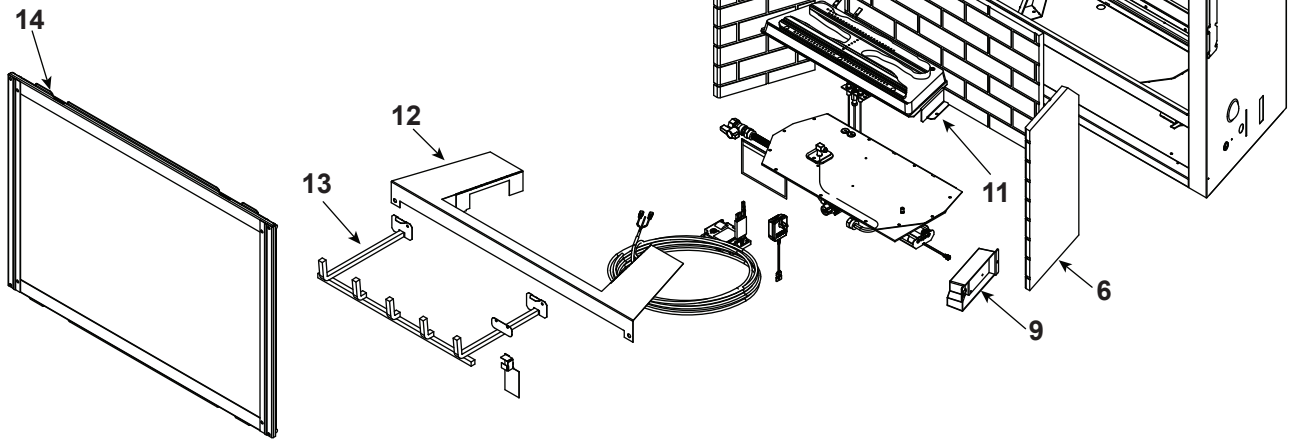

Log Set Assembly

IMPORTANT: THIS IS DATED INFORMATION. Parts must be ordered from a dealer or distributor. **Hearth and Home Technologies does not sell directly to consumers.** Provide model number and serial number when requesting service parts from your dealer or distributor.

**Stocked
at Depot**

ITEM	DESCRIPTION	COMMENTS	PART NUMBER	
	Log Set Assembly		LOGS-750TRS-HD	Y
1	Log 1	No longer available, Must order complete assembly	SRV2117-701	
2	Log 2		SRV2120-702	
3	Log 3		SRV2120-703	
4	Log 4		SRV2120-704	
5	Log 5		SRV2117-705	
	Refractory Kit		BRICK-750TRSD2	
6	Refractory, Right Side		SRV2045-712	
7	Refractory, Back		SRV2045-711	
8	Refractory, Left Side		SRV2045-710	
9	Junction Box		SRV4021-013	Y
10	Pilot Shield		2066-121	
11	Burner NG		SRV2066-020	Y
	Burner LP		SRV2066-021	Y
12	Base Pan	No Longer Available	2066-100	
13	Log Grate	No Longer Available	SRV2066-036	
14	Glass Door Assembly		GLA-750TRS	Y

Additional service part numbers appear on following page.