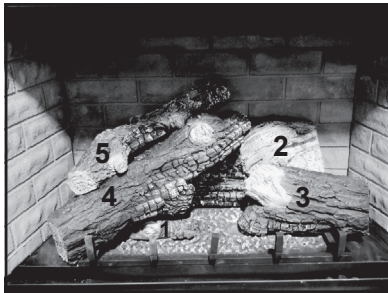

Log Set Assembly

IMPORTANT: THIS IS DATED INFORMATION. Parts must be ordered from a dealer or distributor. **Hearth and Home Technologies does not sell directly to consumers.** Provide model number and serial number when requesting service parts from your dealer or distributor.

**Stocked
at Depot**

ITEM	DESCRIPTION	COMMENTS	PART NUMBER	
	Log Set Assembly		LOGS-750TRS-HD	Y
1	Log 1	No longer available, Must order complete assembly	SRV2117-701	
2	Log 2		SRV2120-702	
3	Log 3		SRV2120-703	
4	Log 4		SRV2120-704	
5	Log 5		SRV2117-705	
	Refractory Kit		BRICK-750TRSD2	
6	Refractory, Right Side		SRV2045-712	
7	Refractory, Back		SRV2045-711	
8	Refractory, Left Side		SRV2045-710	
9	Junction Box		SRV4021-013	Y
10	Pilot Shield		2066-121	
11	Burner NG		SRV2066-020	Y
	Burner LP		SRV2066-021	Y
12	Base Pan	No Longer Available	2066-100	
13	Log Grate	No Longer Available	SRV2066-036	
14	Glass Door Assembly		GLA-750TRS	Y

Additional service part numbers appear on following page.