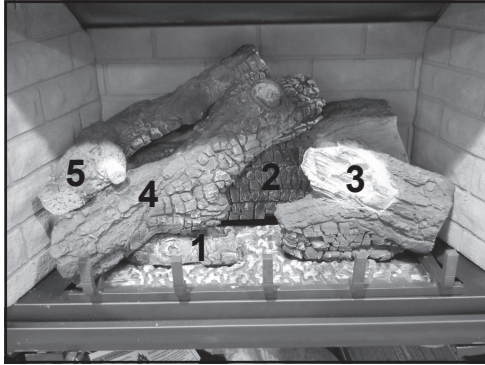

Log Set Assembly

IMPORTANT: THIS IS DATED INFORMATION. Parts must be ordered from a dealer or distributor. **Hearth and Home Technologies does not sell directly to consumers.** Provide model number and serial number when requesting service parts from your dealer or distributor.

Stocked at Depot

ITEM	DESCRIPTION	COMMENTS	PART NUMBER	Stocked at Depot
	Log Set Assembly		LOGS-550TRS-HD	Y
1	Log 1	No longer available, Must order complete assembly	SRV2117-701	
2	Log 2		SRV2117-702	
3	Log 3		SRV2117-703	
4	Log 4		SRV2117-704	
5	Log 5		SRV2117-705	
6	Non-combustible Board		2117-401	
	Refractory Kit		BRICK-550TRSD2	
7	Refractory, Right Side		SRV2044-712	
8	Refractory, Back		SRV2044-711	
9	Refractory, Left Side		SRV2044-710	
10	Junction Box		SRV4021-013	Y
11	Pilot shield		2066-121	
12	Burner NG		SRV2066-020	Y
	Burner LP		SRV2066-021	Y
13	Base Pan	No Longer Available	2065-100	
14	Log Grate	No Longer Available	SRV2066-036	
15	Glass Door Assembly		GLA-550TRS	Y

Additional service part numbers appear on following page.