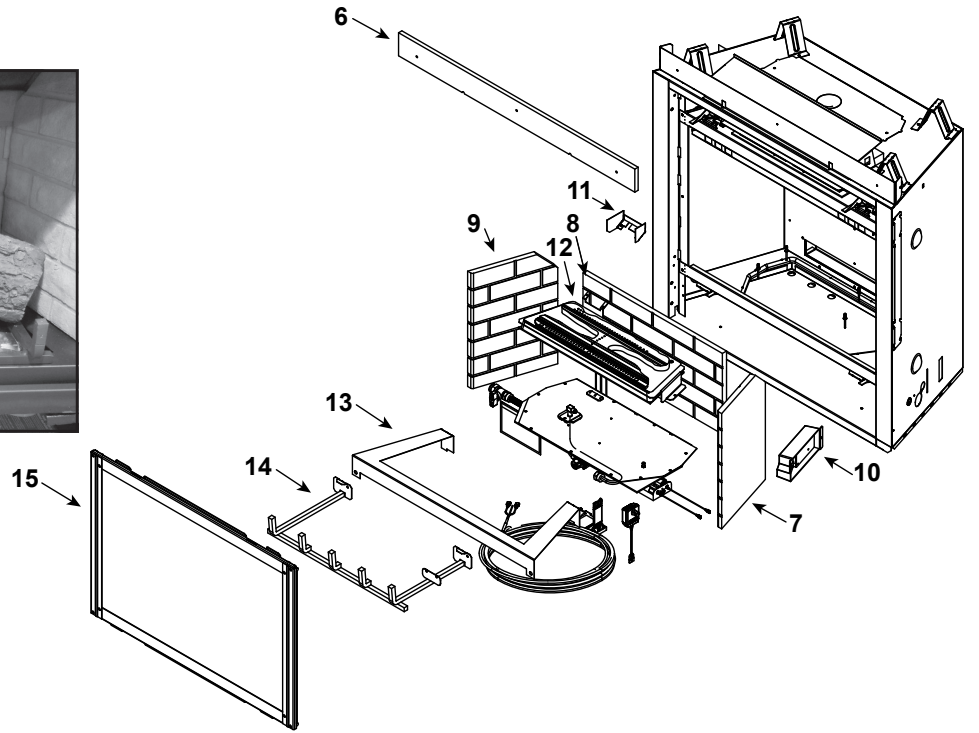

Log Set Assembly

IMPORTANT: THIS IS DATED INFORMATION. Parts must be ordered from a dealer or distributor. **Hearth and Home Technologies does not sell directly to consumers.** Provide model number and serial number when requesting service parts from your dealer or distributor.

Stocked at Depot

ITEM	DESCRIPTION	COMMENTS	PART NUMBER	Stocked at Depot
	Log Set Assembly		LOGS-550TRS-HD	Y
1	Log 1	No longer available, Must order complete assembly	SRV2117-701	
2	Log 2		SRV2117-702	
3	Log 3		SRV2117-703	
4	Log 4		SRV2117-704	
5	Log 5		SRV2117-705	
6	Non-combustible Board		2117-401	
	Refractory Kit		BRICK-550TRSD2	
7	Refractory, Right Side		SRV2044-712	
8	Refractory, Back		SRV2044-711	
9	Refractory, Left Side		SRV2044-710	
10	Junction Box		SRV4021-013	Y
11	Pilot shield		2066-121	
12	Burner NG		SRV2066-020	Y
	Burner LP		SRV2066-021	Y
13	Base Pan	No Longer Available	2065-100	
14	Log Grate	No Longer Available	SRV2066-036	
15	Glass Door Assembly		GLA-550TRS	Y

Additional service part numbers appear on following page.