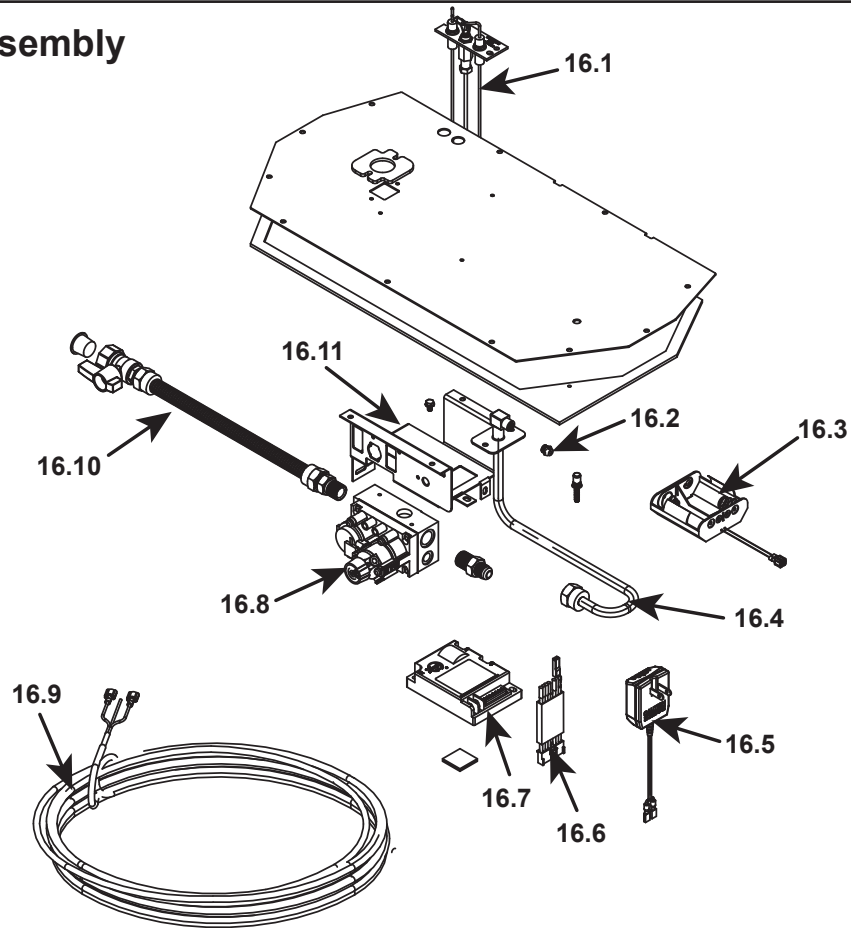

Log Set Assembly

IMPORTANT: THIS IS DATED INFORMATION. Parts must be ordered from a dealer or distributor. **Hearth and Home Technologies does not sell directly to consumers.** Provide model number and serial number when requesting service parts from your dealer or distributor.

Stocked at Depot

ITEM	DESCRIPTION	COMMENTS	PART NUMBER	Stocked at Depot
	Log Set Assembly		LOGS-550TRS-HD	Y
1	Log 1	No longer available, Must order complete assembly	SRV2117-701	
2	Log 2		SRV2117-702	
3	Log 3		SRV2117-703	
4	Log 4		SRV2117-704	
5	Log 5		SRV2117-705	
6	Non-combustible Board		2117-401	
	Refractory Kit		BRICK-550TRSD2	
7	Refractory, Right Side		SRV2044-712	
8	Refractory, Back		SRV2044-711	
9	Refractory, Left Side		SRV2044-710	
10	Junction Box		SRV4021-013	Y
11	Pilot shield		2066-121	
12	Burner NG		SRV2066-020	Y
	Burner LP		SRV2066-021	Y
13	Base Pan	No Longer Available	2065-100	
14	Log Grate	No Longer Available	SRV2066-036	
15	Glass Door Assembly		GLA-550TRS	Y

Additional service part numbers appear on following page.

#16 Valve Assembly

IMPORTANT: THIS IS DATED INFORMATION. Parts must be ordered from a dealer or distributor. **Hearth and Home Technologies does not sell directly to consumers.** Provide model number and serial number when requesting service parts from your dealer or distributor.

**Stocked
at Depot**

ITEM	DESCRIPTION	COMMENTS	PART NUMBER	
16.1	Pilot Assembly NG		SRV2090-012	Y
	Pilot Assembly LP		2090-013	Y
	Pilot Tube		SRV485-301	Y
16.2	Orifice NG (#40C)		582-840	Y
	Orifice LP (#53C)		582-853	Y
16.3	Battery Pack		SRV593-594	Y
16.4	Flexible Gas Connector		530-302A	Y
16.5	3 Volt Transformer		SRV593-593	Y
16.6	Wire Assembly		SRV593-590	Y
16.7	Module		SRV593-592	Y
16.8	Valve NG		750-500	Y
	Valve LP		750-501	Y
16.9	Thermostat Wire Assembly		SRV2118-170	Y
16.10	Flex Ball Valve Assembly		SRV302-320	Y
16.11	Valve Bracket		2118-104	