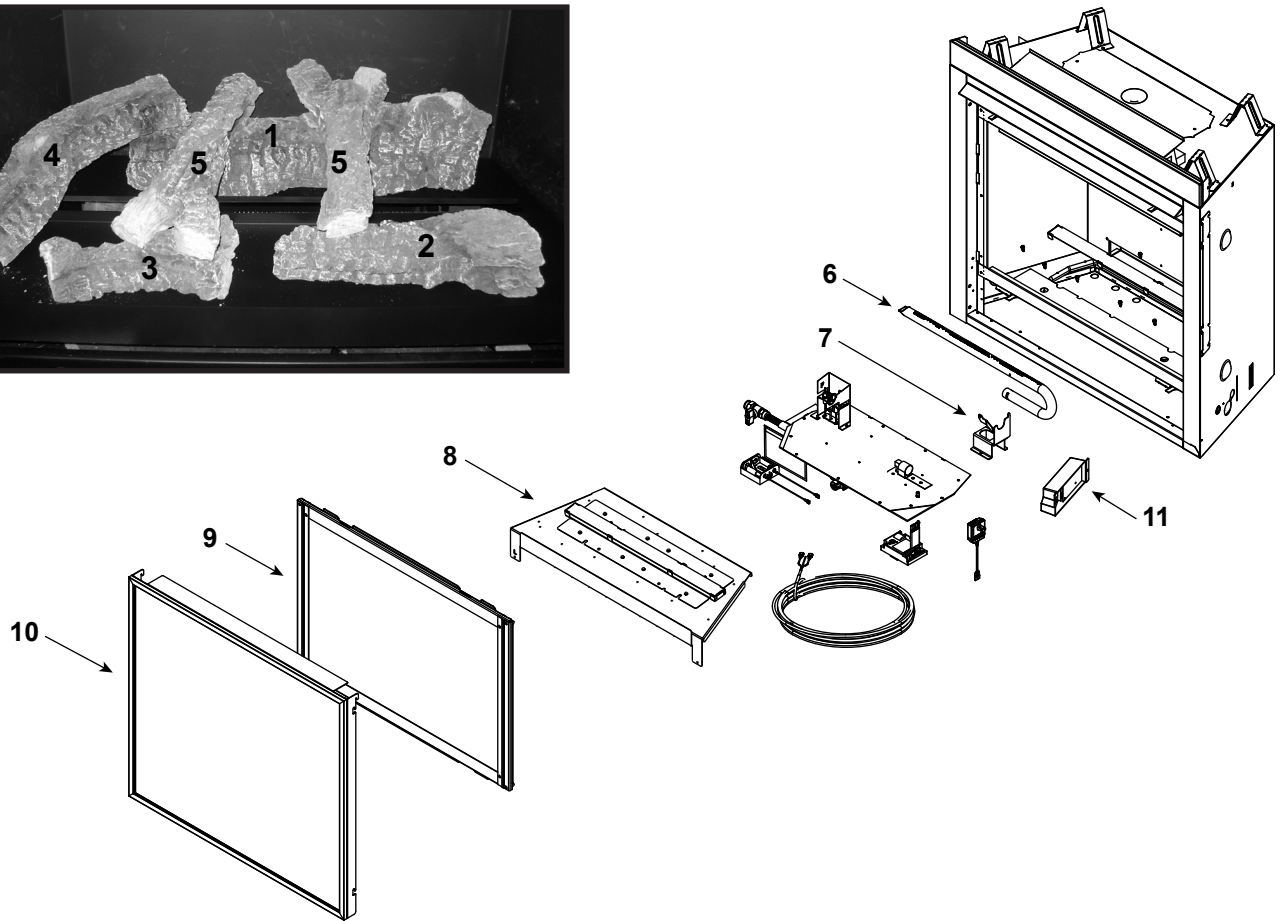

Log Set Assembly

IMPORTANT: THIS IS DATED INFORMATION. Parts must be ordered from a dealer or distributor. **Hearth and Home Technologies does not sell directly to consumers.** Provide model number and serial number when requesting service parts from your dealer or distributor.

Stocked at Depot

ITEM	DESCRIPTION	COMMENTS	PART NUMBER	
	Log Set Assembly		Logs-550F	Y
1	Log 1	Pre 5/15/16, Must order complete assembly	SRV2297-700	
2	Log 2		SRV2033-709	
3	Log 3		SRV2033-708	
4	Log 4		SRV2033-721	
5	Log 5		SRV2033-720	
6	Burner NG, LP		2297-105	Y
7	Burner Leg		2297-103	
8	Base Pan		2297-017	
9	Glass Door Assembly		GLA-550TR	Y
10	Firescreen Front		SRV2355-021	
Replacement orders Pre 0023877692 must order SHOW-RIVNUT				
11	Junction Box		SRV4021-013	Y

**Stocked
at Depot**

ITEM	DESCRIPTION	COMMENTS	PART NUMBER	
12.1	Shutter Bracket Assembly		2118-121	Y
12.2	Pilot Bracket		2297-112	
12.3	3-Hole Grommet		SRV2118-420	
12.4	Pilot Assembly NG		SRV2090-012	Y
	Pilot Assembly LP		2090-013	Y
	Pilot Tube		SRV485-301	Y
12.5	Flex Ball Valve Assembly		SRV302-320	Y
12.6	Valve Bracket		2118-104	
12.7	Valve NG		750-500	Y
	Valve LP		750-501	Y
12.8	Battery Pack		SRV593-594	Y
12.9	Male Connector	Pkg of 5	303-315/5	Y
12.10	Thermostat Wire Assembly		SRV2118-170	Y
12.11	Module		SRV593-592	Y
12.12	Module Wire Assembly		SRV593-590	Y
12.13	3 Volt Transformer		SRV593-593	Y
12.14	Flexible Gas Connector		SRV7000-156	Y
	Male-Male 2" Jumper Wires		SRV2012-206	Y
	Orifice NG (#45)		SRV582-845	Y
	Orifice LP (1.25 mm)		582-8125	Y