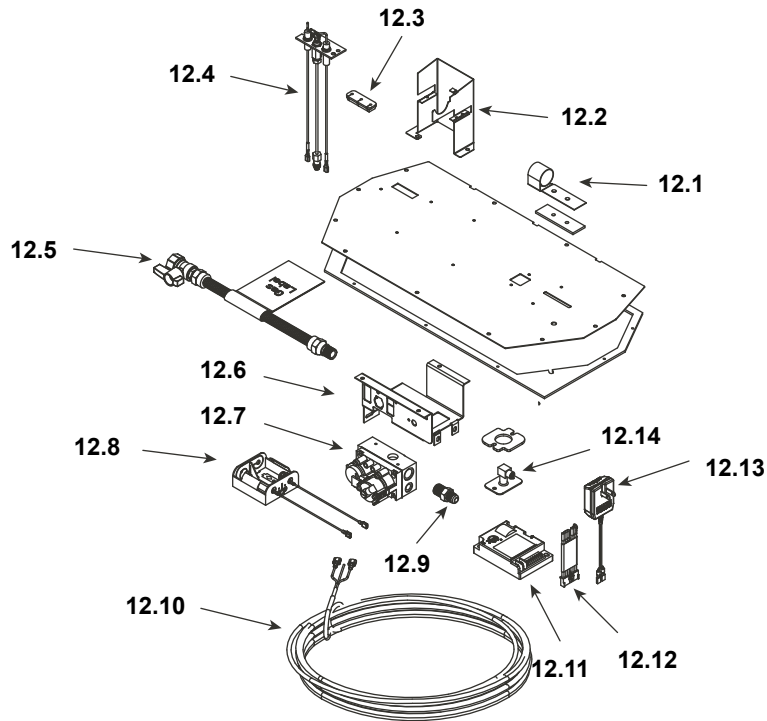

No one builds a better fire

Beginning Manufacturing Date: May 2013
Ending Manufacturing Date: Dec 2016

#12 Valve Assembly

IMPORTANT: THIS IS DATED INFORMATION. Parts must be ordered from a dealer or distributor. **Hearth and Home Technologies does not sell directly to consumers.** Provide model number and serial number when requesting service parts from your dealer or distributor.

**Stocked
at Depot**

ITEM	DESCRIPTION	COMMENTS	PART NUMBER	
12.1	Shutter Bracket Assembly		2118-121	Y
12.2	Pilot Bracket		2297-112	
12.3	3-Hole Grommet		SRV2118-420	
12.4	Pilot Assembly NG		SRV2090-012	Y
	Pilot Assembly LP		2090-013	Y
	Pilot Tube		SRV485-301	Y
12.5	Flex Ball Valve Assembly		SRV302-320	Y
12.6	Valve Bracket		2118-104	
12.7	Valve NG		750-500	Y
	Valve LP		750-501	Y
12.8	Battery Pack		SRV593-594	Y
12.9	Male Connector	Pkg of 5	303-315/5	Y
12.10	Thermostat Wire Assembly		SRV2118-170	Y
12.11	Module		SRV593-592	Y
12.12	Module Wire Assembly		SRV593-590	Y
12.13	3 Volt Transformer		SRV593-593	Y
12.14	Flexible Gas Connector		SRV7000-156	Y
	Male-Male 2" Jumper Wires		SRV2012-206	Y
	Orifice NG (#45)		SRV582-845	Y
	Orifice LP (1.25 mm)		582-8125	Y

Additional service part numbers appear on following page.