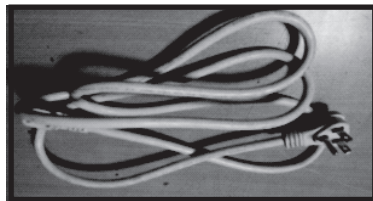

#1 Black Glass

#2 White Glass

#3 Remote

#4 Fan Box

#5 Power cord

#6 Hanging Bracket

IMPORTANT: THIS IS DATED INFORMATION. Parts must be ordered from a dealer or distributor. **Hearth and Home Technologies does not sell directly to consumers.** Provide model number and serial number when requesting service parts from your dealer or distributor.

Stocked at Depot

ITEM	DESCRIPTION	COMMENTS	PART NUMBER	
1	Black Glass		GLA-WM58-BK	
2	White Glass		GLA-WM58-WH	
3	Remote		REMOTE-ELECT-WM	Y
4	Fan Box		FAN-BOX-WM58	Y
5	Power Cord		CORD-WM58	Y
6	Hanging Bracket		BRACKET-WM58	Y
	Flame Rod, 58"		ROD-WM58	
	Rock Kit, Contains both White and Clear Rock		ROCKS-WM58/36	Y
	Hardware Bag		HRDW-WM	Y
	Includes: Masonry Anchors, Screw (ST5 x 40), Bolt (M4 x 8), Bolt (M5 x 10), 3/16 Toggle anchor			
	Grey Screen, 58"		GS-WM58	
	Installation Manual		2040-903	
	Motor, 58", 70", 94"		MOT-WM58/70/94	