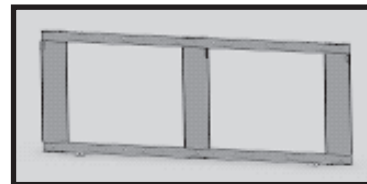

#1 Black Glass

#2 White Glass

#3 Remote

#4 Fan Box

#5 Power cord

#6 Hanging Bracket

IMPORTANT: THIS IS DATED INFORMATION. Parts must be ordered from a dealer or distributor. **Hearth and Home Technologies does not sell directly to consumers.** Provide model number and serial number when requesting service parts from your dealer or distributor.

Stocked at Depot

ITEM	DESCRIPTION	COMMENTS	PART NUMBER	
1	Black Glass		GLA-WM58-BK	
2	White Glass		GLA-WM58-WH	
3	Remote		REMOTE-ELECT-WM	Y
4	Fan Box		FAN-BOX-WM58	Y
5	Power Cord		CORD-WM58	Y
6	Hanging Bracket		BRACKET-WM58	Y
	Flame Rod, 58"		ROD-WM58	
	Rock Kit, Contains both White and Clear Rock		ROCKS-WM58/36	Y
	Hardware Bag		HRDW-WM	Y
	Includes: Masonry Anchors, Screw (ST5 x 40), Bolt (M4 x 8), Bolt (M5 x 10), 3/16 Toggle anchor			
	Grey Screen, 58"		GS-WM58	
	Installation Manual		2040-903	
	Motor, 58", 70", 94"		MOT-WM58/70/94	