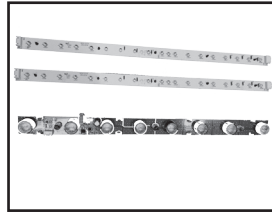

#1 Front

#2 Front Glass

#3 Log/Grate

#4 Remote

#5 Heater/Control Board

#6 Rotisserie

#7 Flame Screen

#8 LED

Stocked at Depot

ITEM	DESCRIPTION	COMMENTS	PART NUMBER	
1	Front		FRONT-INS30	
2	Front Glass		GLA-INS30	Y
3	Log/Grate Assembly		LOGS-INS30	Y
4	Remote		REMOTE-INS30	Y
5	Heater/Control Board Assembly	Control Board, Heater & Fan Included	HEATER-INS30	Y
6	Rotisserie (Rod, Motor, & Screws)		ROTISS-INS30	Y
7	Flame Screen		FLAME-INS30	
8	LED Assembly	Includes all LEDs	LED-INS30	Y
9	Receiver		RECEIVER-ELECT	Y
	Surround 40" x 27"		SF-SI4027-BK	
	Hardware Bag (Includes 2 leveling legs w/fasteners)		HRDW-BI	Y