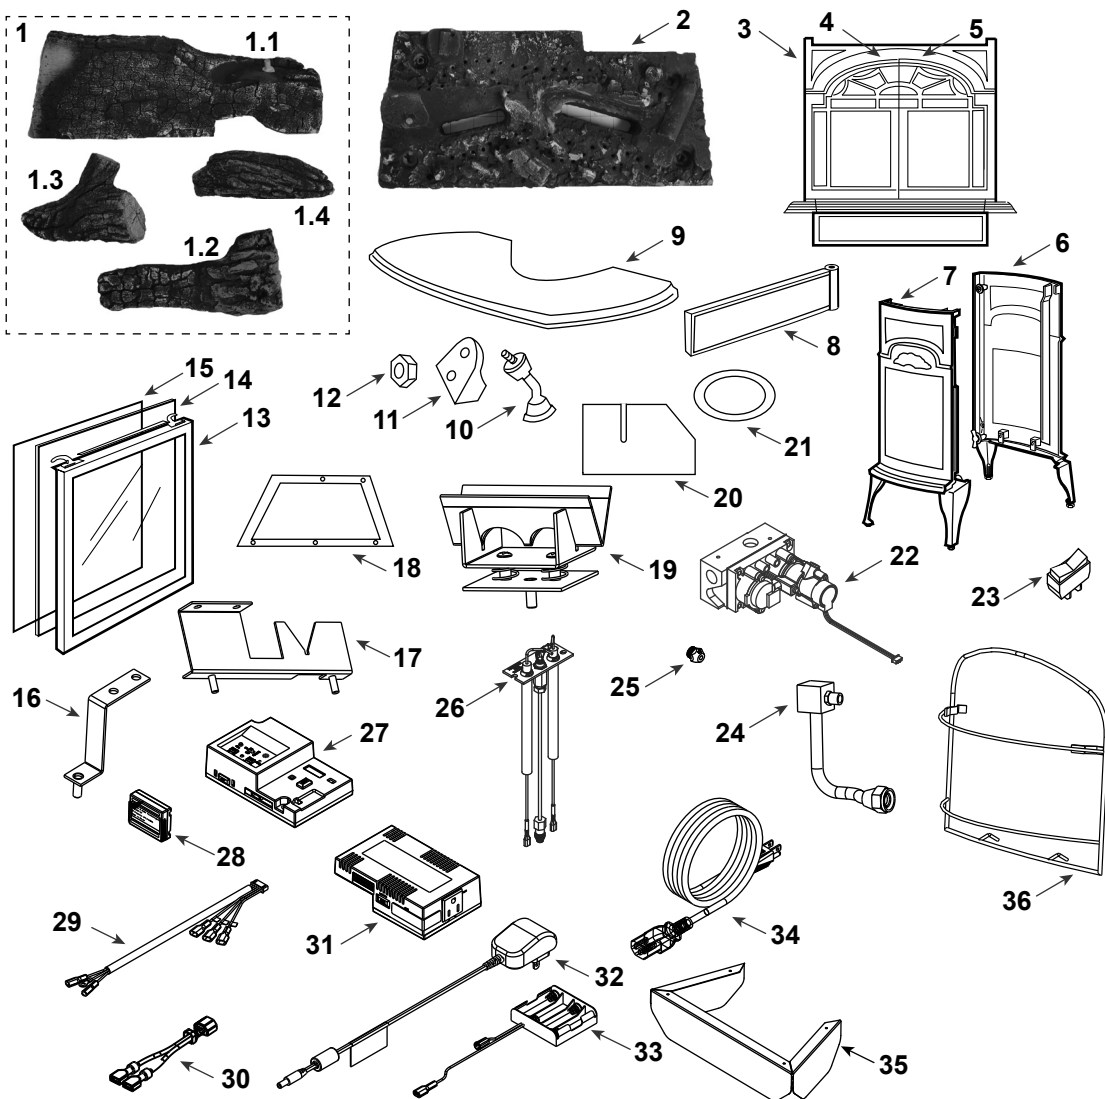

Direct Vent Gas Heater w/IFT Controls

SDDVT-IFT-CB (Classic Black)
SDDVT-IFT-BD (Bordeaux)

SDDVT-IFT-BM (Majolica Brown)
SDDVT-IFT-BS (Biscuit) - Ending Manufacturing Date: Dec 2021

Part number list on following page.

IMPORTANT: THIS IS DATED INFORMATION. Parts must be ordered from a dealer or distributor. **Hearth and Home Technologies does not sell directly to consumers.** Provide model number and serial number when requesting service parts from your dealer or distributor.

**Stocked
at Depot**

ITEM	DESCRIPTION	COMMENTS	PART NUMBER	
1	Log Set, Complete		SRV20012551	Y
1.1	Log, Rear	No longer available, Must order complete assembly	20012546	
1.2	Log, Right		20012548	
1.3	Log, Left		20012547	
1.4	Log, Top		20012915	
2	Burner Assembly		20012492	Y
3	Front, Operable Door	Classic Black	30001496A	
		Biscuit	30003302A	
		Bordeaux	30006753A	
		Brown Majolica	30004899A	
4	Door, Left (Use Magnet)	Classic Black	30004082A	
		Biscuit	30004090A	
		Bordeaux	30006755A	
		Brown Majolica	30004901A	
5	Door, Right (Use Magnet)	Classic Black	30004081A	
		Biscuit	30004089A	
		Bordeaux	30006754A	
		Brown Majolica	30004900A	
6	End, Right	Classic Black	30001279A	
		Biscuit	30003301A	
		Bordeaux	30006751A	
		Brown Majolica	30004896A	
7	End, Left	Classic Black	30001280A	
		Biscuit	30003300A	
		Bordeaux	30006750A	
		Brown Majolica	30004895A	
8	Door, Control		1301087A	
9	Top	Classic Black	30001276A	
		Biscuit	30003305A	
		Bordeaux	30006752A	
		Brown Majolica	30004897A	
10	Front Steel Handle/Shaft - NI/VER		30002717	Y
11	Pawl Assembly, Ash Door		30002362	
12	Nut, Hex Jam 3/8-16 TOPLK-Z	Pkg of 10	1203290-10	
13	Glass Frame Assembly		30000127	Y
14	Gasket, Glass (Medium Knit)		1203702K	
15	Glass		1601691	Y

Additional service parts on following page