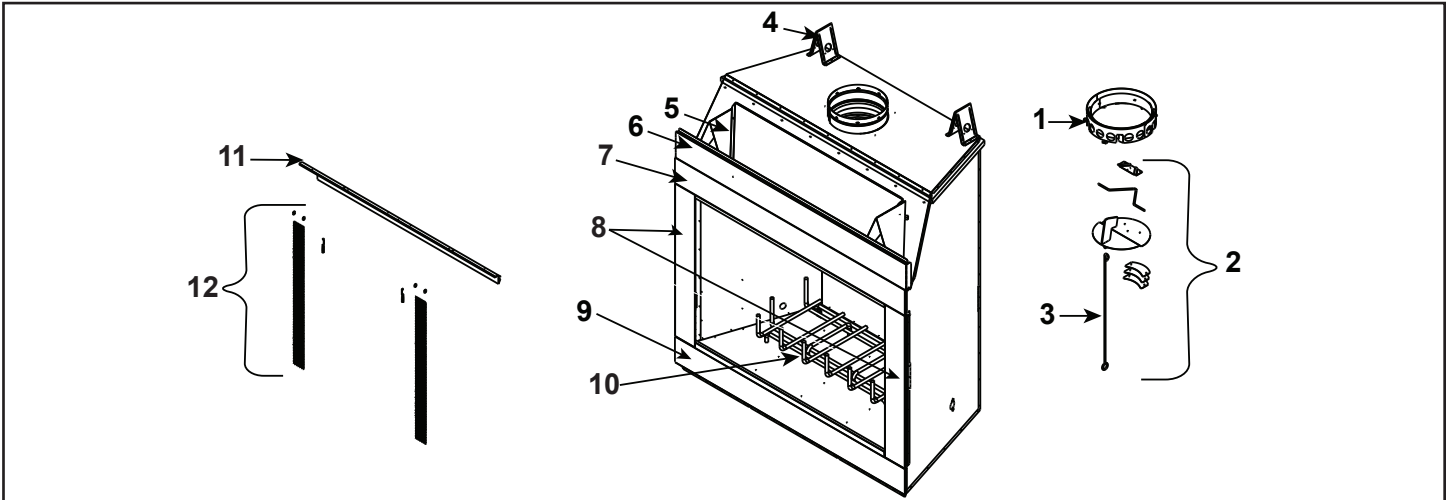

Service Parts

BILTMORE (SB80, SB80HB)

42" Woodburning Fireplace

Beginning Manufacturing Date: N/A
Ending Manufacturing Date: Active

IMPORTANT: THIS IS DATED INFORMATION. Parts must be ordered from a dealer or distributor. **Hearth and Home Technologies does not sell directly to consumers.** Provide model number and serial number when requesting service parts from your dealer or distributor.

ITEM	DESCRIPTION	COMMENTS	PART NUMBER
1	Starter Section Assembly		SRV22072
2	11" Damper Blade Assembly		SRV29964
3	Damper Control		SRV20549
	Damper Weight		SRV19785
4	Rear Top Standoff	Qty 2 req	SRV19228
5	Front Top Standoff	Qty 2 req	SRV11864
6	Top Face		SRV4013-207BK
7	Top Front Face		SRV29922BK
8	Column (Right or Left)		SRV4013-004BK
9	Bottom Front Face		SRV4013-003BK
10	Grate		GR38
11	Smoke Shield		SRV29946BK
12	Firescreen Assembly	Qty 2 req	SRV29958
	Firescreen Handle	1 ea.	SRV10002
	Firescreen Rod	Qty 2 req	SRV28404
	Grate Retainer	Qty 2 req	SRV4017-060
	Nailing Flange	Qty 4 req	SRV31190
	Outside Air Kit		AK22
	Fastener Pack		13580
	Outside Air Shield		SRV33271
	4 in. Outside Air Inlet Ring		SRV25692
	Screen Cover (top only)		SRV29926BK
	Side Trim	Qty 2 req	SRV31326BK
	Strip Protector	Qty 2 req	SRV18320
	Touch-Up Paint		71479