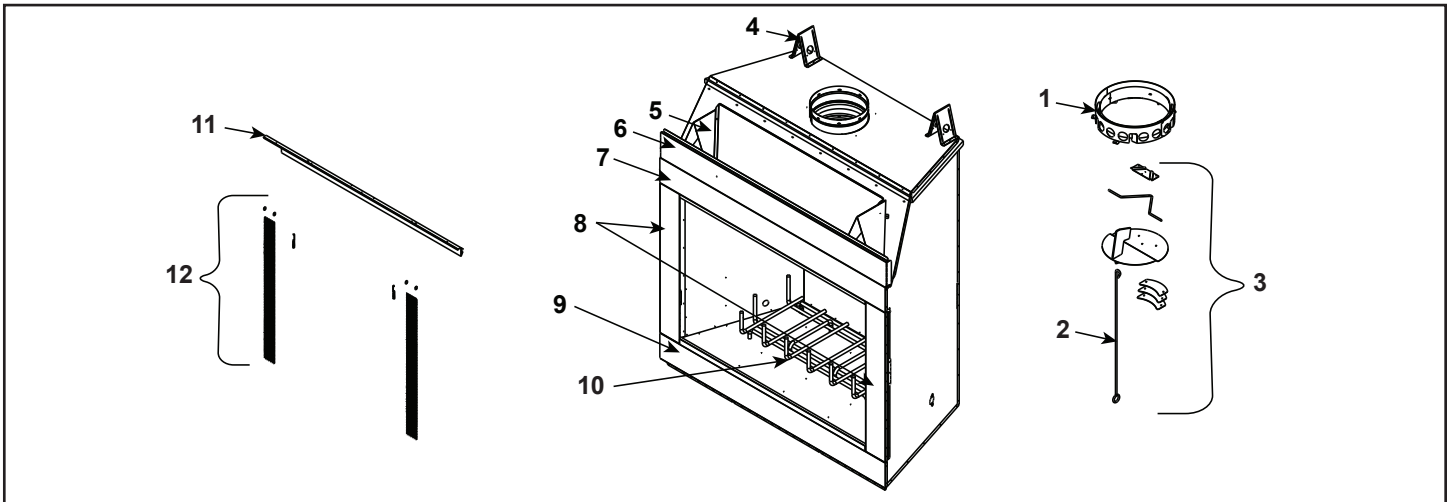

Service Parts

**BILTMORE (SB60, SB60HB)**

36" Woodburning Fireplace

Beginning Manufacturing Date: N/A  
Ending Manufacturing Date: Active

IMPORTANT: THIS IS DATED INFORMATION. Parts must be ordered from a dealer or distributor. **Hearth and Home Technologies does not sell directly to consumers.** Provide model number and serial number when requesting service parts from your dealer or distributor.

ITEM	DESCRIPTION	COMMENTS	PART NUMBER
1	Starter Section Assembly		SRV22072
2	Damper Blade Assembly		SRV29964
3	Damper Control		SRV20549
	Damper Weight		SRV19785
4	Rear Top Standoff	Qty 2 req	SRV19228
5	Front Top Standoff	Qty 2 req	SRV11864
6	Top Front		SRV4013-206BK
7	Top Front Face		SRV31313BK
8	Column (Right or Left)		SRV4013-004BK
9	Bottom Front Face		SRV31311BK
10	Grate		GR37
11	Smoke Shield		SRV32949BK
12	Firescreen Assembly	Qty 2 req	SRV33699
	Firescreen Handle	1 ea.	SRV10002
	Firescreen Rod	Qty 2 req	SRV12052
	Grate Retainer	Qty 2 req	SRV4017-060
	Nailing Flange	Qty 4 req	SRV31190
	Outside Air Kit		AK22
	Fastener Pack		13580
	Outside Air Shield		SRV33271
	4 in. Outside Air Inlet Ring		SRV25692
	Screen Cover (top only)		SRV31319BK
	Side Trim	Qty 2 req	SRV31326BK
	Strip Protector	Qty 2 req	SRV18320
	Touch-Up Paint		71479