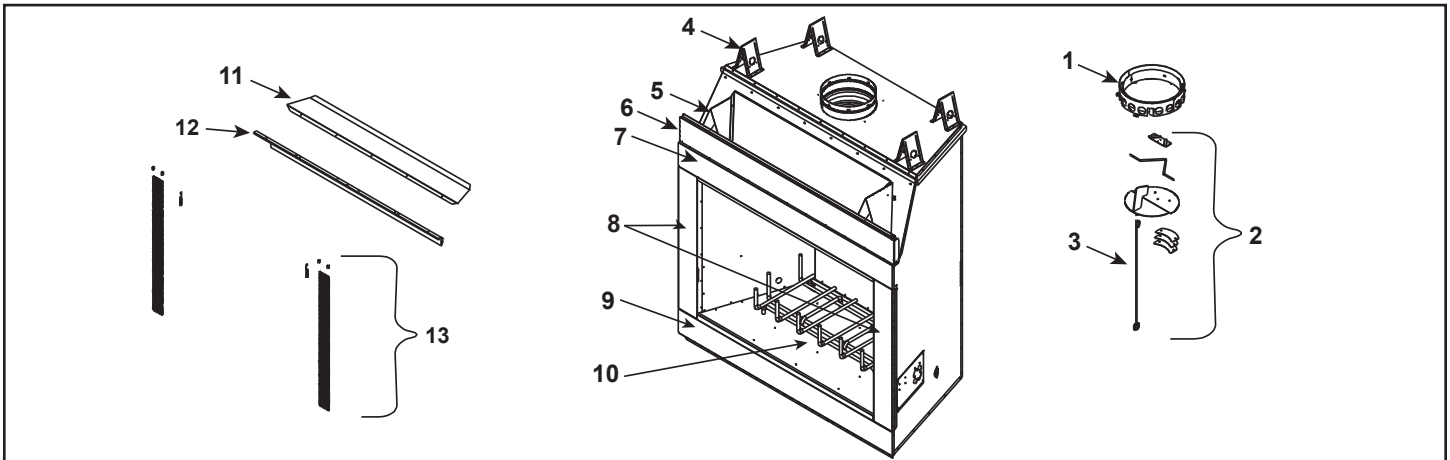

Service Parts **BILTMORE (SB100, SB100HB)**

50" Woodburning Fireplace

Beginning Manufacturing Date: N/A
Ending Manufacturing Date: Active

IMPORTANT: THIS IS DATED INFORMATION. Parts must be ordered from a dealer or distributor. **Hearth and Home Technologies does not sell directly to consumers.** Provide model number and serial number when requesting service parts from your dealer or distributor.

ITEM	DESCRIPTION	COMMENTS	PART NUMBER
1	Starter Section Assembly		SRV22072
2	Damper Blade Assembly		SRV35160
3	Damper Control		SRV35159
	Damper Weight		SRV19785
4	Rear Top Standoff	Qty 4 req	SRV11864
5	Front Top Standoff	Qty 2 req	SRV34567
6	Top Face		SRV4013-208BK
7	Top Front Face		SRV34544BK
8	Column (Right or Left)		SRV34546BK
9	Bottom Front Face		SRV34542BK
10	Grate		GR39
11	Smoke Shelf		SRV4013-185
12	Smoke Shield		SRV4013-184BK
13	Firescreen Assembly w/Rod	Qty 2 req	SRV35211
	Firescreen Rod	1 ea.	SRV34571
	Firescreen Assembly	1 ea.	SRV34590
	Firescreen Handle	1 ea.	SRV10002
	Heat Shield		SRV34568
	Nailing Flange	Qty 6 req	SRV31190
	Outside Air Kit	Qty 2 req	35191
	Fastener Pack		4025-023
	Outside Air Shield		SRV33271
	4 in. Outside Air Inlet Ring		35192
	Screen Cover (top only)		SRV34548BK
	Strip Protector	Qty 3 req	SRV18320
	Touch-Up Paint		71479