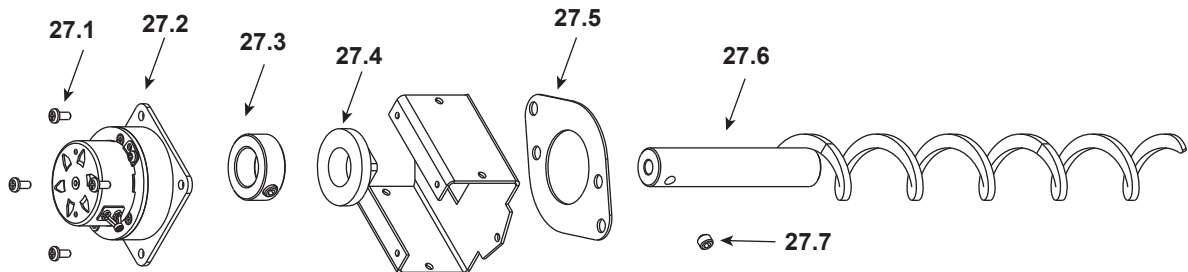

Beginning Manufacturing Date: Apr 2019
Ending Manufacturing Date: Active

IMPORTANT: THIS IS DATED INFORMATION. Parts must be ordered from a dealer or distributor. **Hearth and Home Technologies does not sell directly to consumers.** Provide model number and serial number when requesting service parts from your dealer or distributor.

**Stocked
at Depot**

ITEM	DESCRIPTION	COMMENTS	PART NUMBER	
21	Outer Skin Left / Right Side	Interchangeable	7019-100	
22	Blower, Exhaust Combustion		812-4400	Y
	Gasket, Exhaust Combustion Blower (between...)	...Motor & Housing	812-4710	Y
		...Housing & Stove	SRV240-0812	Y
23	Exhaust Transition Assembly		SRV414-5100	
	Flue Adapter Flange Gasket		SRV7036-180	
	Latch, Draw		229-0230	
24	Flue Collar Assembly		7019-031	
25	Blower, Convection		812-4900	Y
	Blower Magnet	Pkg of 10	7019-188/10	
26	Outer Skin Back		SRV7019-101	

#27 Feed Assembly

27	Feed Assembly		812-4760	Y
27.1	Screw 8-32 x 3/8	Pkg of 40	225-0500/40	Y
27.2	Feed Motor		812-4421	Y
27.3	Collar, Set, 7/8		229-0520	
27.4	Bearing, Feed System, Nylon		SRV7000-598	Y
27.5	Gasket, Feed Motor		SRV240-0731	Y
27.6	Feed Spring Assembly (Only)		SRV7001-046	Y
27.7	Screw, 5/16-18 x 1/4	Pkg of 25	225-0550/25	Y
28	Wire Harness/Junction Box		7019-166	Y
29	Control Board 3 Speed		SRV7000-704	Y
	Wing Thumb Screw 8-32 X 1/2	Pkg of 24	7000-223/24	Y
30	Snap Disc # 2		SRV7000-268	Y
	Bracket, Snap Disc		SRV7005-253	
31	Vacuum Switch		SRV7000-531	Y
32	Plate, Cover, Outer Can		480-1300	
33	Outer Skin, Top		SRV7019-106	

Additional service part numbers appear on following page.