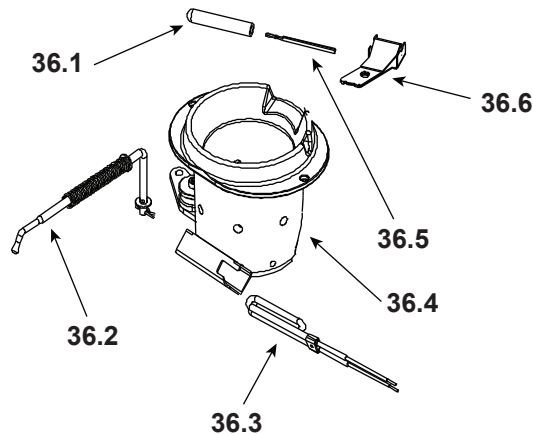

#27 Feed Assembly

27	Feed Assembly		812-4760	Y
27.1	Screw 8-32 x 3/8	Pkg of 40	225-0500/40	Y
27.2	Feed Motor		812-4421	Y
27.3	Collar, Set, 7/8		229-0520	
27.4	Bearing, Feed System, Nylon		SRV7000-598	Y
27.5	Gasket, Feed Motor		SRV240-0731	Y
27.6	Feed Spring Assembly (Only)		SRV7001-046	Y
27.7	Screw, 5/16-18 x 1/4	Pkg of 25	225-0550/25	Y
28	Wire Harness/Junction Box		7019-166	Y
29	Control Board 3 Speed		SRV7000-704	Y
	Wing Thumb Screw 8-32 X 1/2	Pkg of 24	7000-223/24	Y
30	Snap Disc # 2		SRV7000-268	Y
	Bracket, Snap Disc		SRV7005-253	
31	Vacuum Switch		SRV7000-531	Y
32	Plate, Cover, Outer Can		480-1300	
33	Outer Skin, Top		SRV7019-106	

**Stocked
at Depot**

ITEM	DESCRIPTION	COMMENTS	PART NUMBER
34	Door Hinge Assembly		SRV7019-014
	Hinge, Door, Male		SRV450-2810
35	Face Left		SRV7019-220

#36 Firepot Assembly

36.1	Thermocouple Cover	Pkg of 10	812-4920	Y
36.2	Pull Rod Assembly		7019-009	
	Pull Rod Black Nickel		SRV7019-172	
	Spring, Firepot		200-2050	
36.3	Heating Element Assembly 18" (Loop Igniter)		SRV7000-462	Y
		Pkg of 10	SRV7000-462/10	Y
36.4	Firepot Assembly		SRV414-5200	Y
	Bolt, Firepot, 1-1/4" Long	Pkg of 25	225-0120/25	Y
	Bushing, Firepot		410-8320	Y
	Floor, Firepot		414-0290	Y
	Gasket, Firepot		SRV240-0930	Y
36.5	Thermocouple		812-4470	Y
36.6	Thermocouple Clamp		SRV7001-203	Y
	Component Pack		SRV7019-059	
	Cleanout Tool		SRV414-1140	Y
	Harness, Thermostat Wire		SRV230-0810	
	Power Cord		812-1180	Y
	Deflector, Bottom Airwash		SRV413-0680	
	Feed Adjustment Plate		SRV7019-110	
	Gasket, Flue Adapter		SRV240-0850	Y
	Hose, Vacuum, 5/32 Id - Field Cut to Size	3 Ft	SRV240-0450	Y
	Hose, Barb Assembly		SRV229-0920	
	Hopper Switch Assembly		SRV7019-053	Y