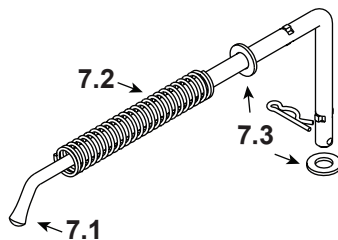

IMPORTANT: THIS IS DATED INFORMATION. Parts must be ordered from a dealer or distributor. **Hearth and Home Technologies does not sell directly to consumers.** Provide model number and serial number when requesting service parts from your dealer or distributor.

Stocked at Depot

ITEM	DESCRIPTION	COMMENTS	PART NUMBER	
1	Hopper Lid		SRV7050-132	
	Hopper Lid Stop (Prep Rod)		SRV7050-126	
2	Top		SRV7050-101	
3	Door Hinge Assembly		SRV7019-014	
	Hinge, Door, Male		SRV450-2810	
4	Top Face Assembly		7019-047	
5	Grill Bar (Scraper)	Matte Black, 1 pc	7019-119	
6	Upper Grill Assembly	Matte Black, 3 Pc	7019-007	
	Grill Bracket Cover		7019-199	

Pull Rod & Firepot Assembly

7	Pull Rod Assembly		7019-009	
7.1	Pull Rod Black Nickel		SRV7019-172	Y
7.2	Spring, Firepot		200-2050	Y
7.3	Washer, 5/16	Pkg of 10	7000-579/10	Y
		Pkg of 50	3-30-0205-50	Y
8	Firepot Assembly		SRV414-5200	Y
8.1	Bolt, Hex Head, 1/4-20 X 1	Pkg of 10	25221A/10	Y
8.2	Gasket, Firepot		SRV240-0930	Y
8.3	Heating Element Assembly 18" (Loop Igniter)	Pkg of 1	SRV7000-462	Y
		Pkg of 10	SRV7000-462/10	Y
8.4	Wing Thumb Screw 8-32 x 1/2	Pkg of 24	7000-223/24	Y
	Bushing, Firepot		410-8320	Y
	Floor, Firepot		414-0290	Y
	Nut, Lock 1/4-20	Pkg of 25	226-0090/25	Y
	Bolt, Firepot, 1-1/4" Long	Pkg of 25	225-0120/25	Y
9	Thermocouple Cover		812-1322	Y
		Pkg of 10	812-4920	Y
10	Thermocouple Clamp		SRV7001-203	Y
	Bolt, Hex Head, 1/4-20 X 1	Pkg of 10	25221A/10	Y
11	Thermocouple		812-4470	Y

Additional service part numbers appear on following page.