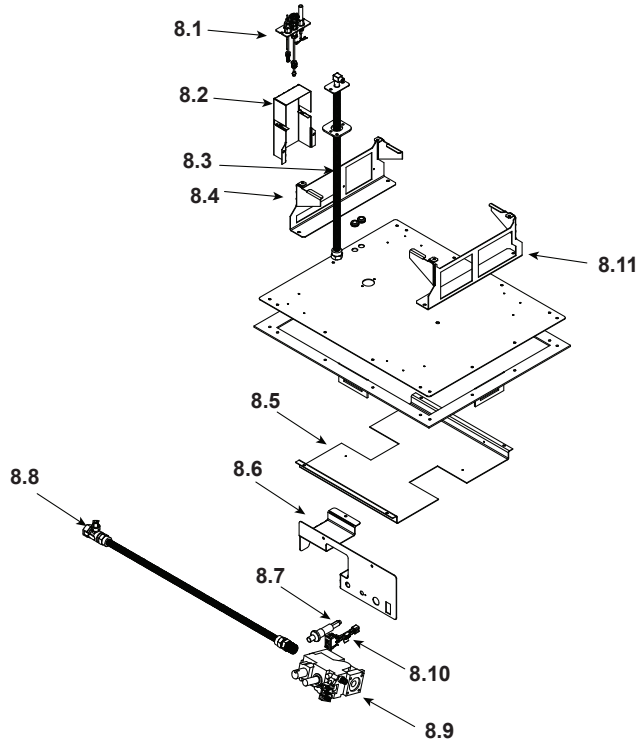

#8 Valve Assembly

IMPORTANT: THIS IS DATED INFORMATION. When requesting service or replacement parts for your appliance please provide model number and serial number. All parts listed in this manual may be ordered from an authorized dealer.

ITEM	DESCRIPTION	COMMENTS	PART NUMBER
8.1	Pilot Assembly N	No longer available	529-550A
	Pilot Assembly P	No longer available	529-551A
8.2	Pilot Bracket	No longer available	2068-114
8.3	Flexible Gas Connector		530-302A
8.4	Burner Leg, Pilot Support	No longer available	2068-112
8.5	Universal Bracket	No longer available	2068-111
8.6	Valve Bracket	No longer available	2068-115
8.7	Piezo Ignitor		291-513
8.8	Flex Ball Valve Assembly	No longer available	302-330A
8.9	Valve N	No longer available	060-524
	Valve P	No longer available	060-526
8.10	On/ Off Wire Assembly		060-521A
8.11	Burner Leg	No longer available	2068-113
	20" Wire Harness		107-559A
	Orifice N (#33DMS)		582-833
	Orifice P (#51DMS)		SRV582-851
	Orifice B (#53DMS)		582-853

Additional service part numbers appear on following page.