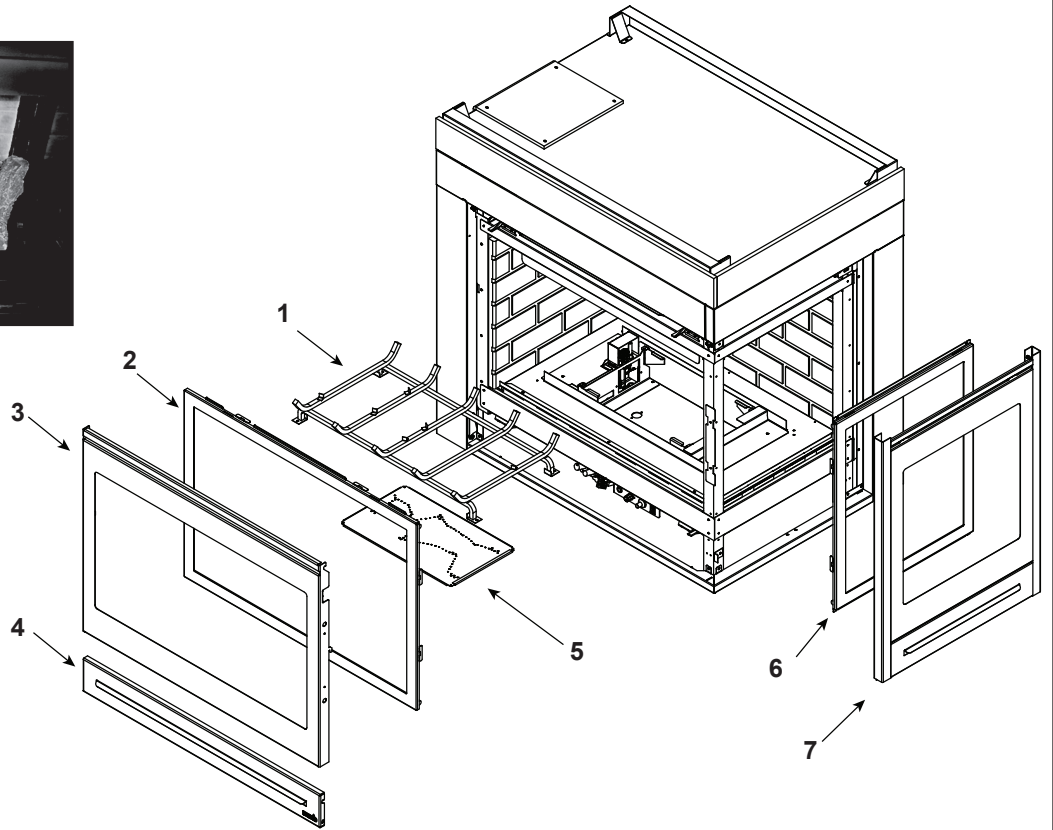

Log Set Assembly

IMPORTANT: THIS IS DATED INFORMATION. When requesting service or replacement parts for your appliance please provide model number and serial number. All parts listed in this manual may be ordered from an authorized dealer.

ITEM	DESCRIPTION	COMMENTS	PART NUMBER
	Log Set Assembly		LOGS-ST-CE
1	Grate Assembly	No longer available	SRV2068-020
2	Glass Assembly (Side)		GLA-6TROC
3	Dress Guard Assembly		2068-040
4	Lower Door	No longer available	2068-041
5	Burner N		2068-011
	Burner P & B		2068-013
6	Glass Assembly (End)	No longer available	GLA-MS
7	End Panel Assembly	No longer available	2069-042
	Hood, Side, Black	No longer available	SRV2005-190
	Hood, End, Black	No longer available	SRV2006-194
	Mesh Assembly (End)		561-330A
	Mesh Assembly (Side)		537-300
	Non-combustible Board (Side)	No longer available	2006-136
	Non-combustible Board (Back)	No longer available	2006-137
	Refractory (End)	No longer available	SRV2005-731
	Refractory (Side)		SRV2005-730

Additional service part numbers appear on following page.