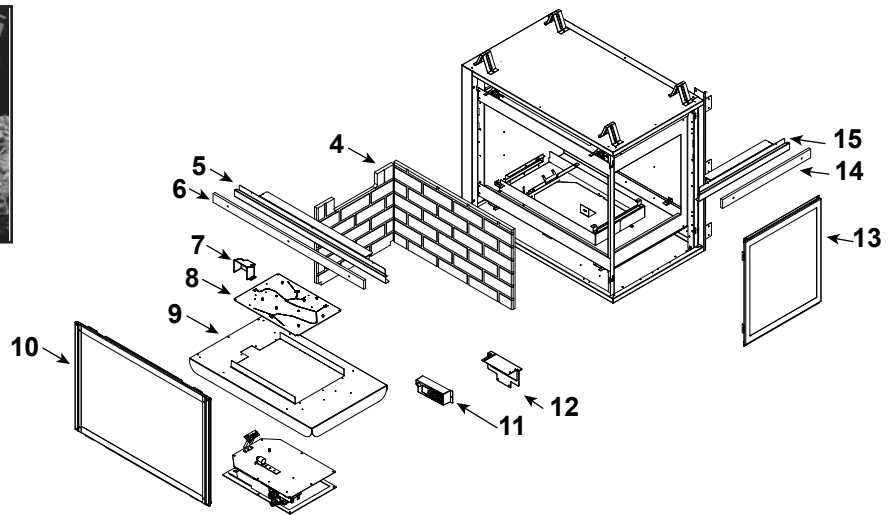

Log Set Assembly

IMPORTANT: THIS IS DATED INFORMATION. Parts must be ordered from a dealer or distributor. **Hearth and Home Technologies does not sell directly to consumers.** Provide model number and serial number when requesting service parts from your dealer or distributor.

Stocked at Depot

ITEM	DESCRIPTION	COMMENTS	PART NUMBER	
	Log Set Assembly		LOGS-2129	Y
A	Log A		SRV2129-701	
B	Log B		SRV2129-703	
C	Log C		SRV2129-702	
D	Log D		SRV2129-706	
1	Log 1		SRV2129-704	
2	Log 2		SRV2129-705	
3	Log 3		SRV2129-707	
4	Corner Refractory		SRV2005-REF-COR	
5	Sheetrock Ledge (Side)		2130-118	
6	Non-Comb, Long		2130-199	
7	Pilot Shield		2128-124	
8	Burner NG, Propane		2128-007	Y
9	Base Pan		2132-115	
10	Glass Door Assembly (Side)		GLA-6TROC	Y
11	Junction Box		SRV4021-013	Y
12	Junction Box Bracket		2128-128	
13	Glass Door Assembly (End)		GLA-2130	Y
14	Non-Comb, Short		2130-198	
15	Sheetrock Ledge (End)		2130-126	
	Non-Comb		2162-107	
	Refractory Bracket		2162-106	
	Surround Overlay (contains overlay for top, bottom and sides)		SRV2132-FACE