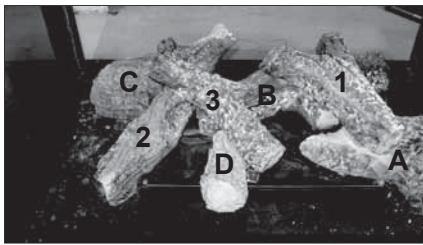

Log Set Assembly

IMPORTANT: THIS IS DATED INFORMATION. Parts must be ordered from a dealer or distributor. **Hearth and Home Technologies does not sell directly to consumers.** Provide model number and serial number when requesting service parts from your dealer or distributor.

Stocked at Depot

ITEM	DESCRIPTION	COMMENTS	PART NUMBER	
	Log Set Assembly		LOGS-2129	Y
A	Log A		SRV2129-701	
B	Log B		SRV2129-703	
C	Log C		SRV2129-702	
D	Log D		SRV2129-706	
1	Log 1		SRV2129-704	
2	Log 2		SRV2129-705	
3	Log 3		SRV2129-707	
4	Corner Refractory		SRV2005-REF-COR	
5	Sheetrock Ledge (Side)		2130-118	
6	Non-Comb, Long		2130-199	
7	Pilot Shield		2128-124	
8	Burner NG, Propane		2128-007	Y
9	Base Pan		2132-115	
10	Glass Door Assembly (Side)		GLA-6TROC	Y
11	Junction Box		SRV4021-013	Y
12	Junction Box Bracket		2128-128	
13	Glass Door Assembly (End)		GLA-2130	Y
14	Non-Comb, Short		2130-198	
15	Sheetrock Ledge (End)		2130-126	
	Non-Comb		2162-107	
	Refractory Bracket		2162-106	
	Surround Overlay (contains overlay for top, bottom and sides)		SRV2132-FACE	