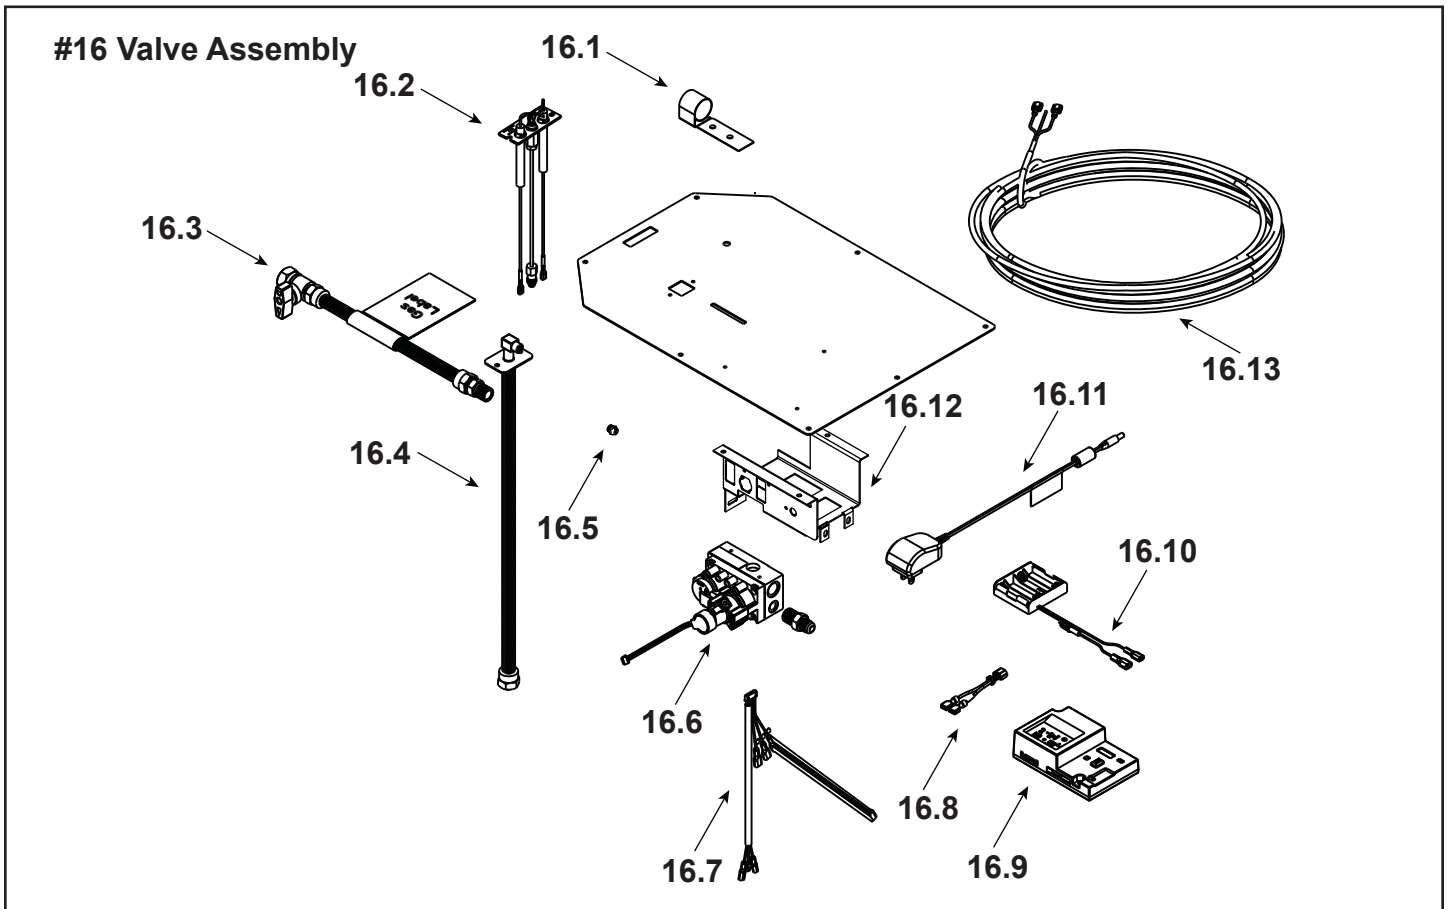

Stocked at Depot

ITEM	DESCRIPTION	COMMENTS	PART NUMBER	
	Log Set Assembly		LOGS-2129	Y
A	Log A		SRV2129-701	
B	Log B		SRV2129-703	
C	Log C		SRV2129-702	
D	Log D		SRV2129-706	
1	Log 1		SRV2129-704	
2	Log 2		SRV2129-705	
3	Log 3		SRV2129-707	
4	Corner Refractory		SRV2005-REF-COR	
5	Sheetrock Ledge (Side)		2130-118	
6	Non-Comb, Long		2130-199	
7	Pilot Shield		2128-124	
8	Burner NG, Propane		2128-007	Y
9	Base Pan		2132-115	
10	Glass Door Assembly (Side)		GLA-6TROC	Y
11	Junction Box		SRV4021-013	Y
12	Junction Box Bracket		2128-128	
13	Glass Door Assembly (End)		GLA-2130	Y
14	Non-Comb, Short		2130-198	
15	Sheetrock Ledge (End)		2130-126	
	Non-Comb		2162-107	
	Refractory Bracket		2162-106	
	Surround Overlay (contains overlay for top, bottom and sides)		SRV2132-FACE	

**Stocked  
at Depot**

ITEM	DESCRIPTION	COMMENTS	PART NUMBER	
16.1	Shutter Bracket Assembly		2118-121	Y
16.2	Pilot Assembly NG		2478-012	Y
	Pilot Assembly Propane	Convert 2478-012 with SRV593-527		
16.3	Flex Ball Valve Assembly		SRV302-320	Y
16.4	Flexible Gas Connector		530-302A	Y
16.5	Orifice NG (#32C)		SRV582-832	Y
	Orifice Propane (#50C)		582-850	Y
16.6	Valve NG		2166-302	Y
	Valve Propane		2166-303	Y
16.7	Harness, IFT 6 Pin Wiring		SRV2326-132	Y
16.8	Jumper Wire		SRV2187-198	Y
16.9	Module, IFT Control		2326-130	Y
16.10	Battery Holder 4AA, IFT		SRV2326-134	Y
16.11	Transformer, 6 Volt Wall		SRV2326-131	Y
16.12	Valve, Bracket		2118-104	
16.13	Thermostat Wire Assembly, Male/Male		SRV2118-170	Y