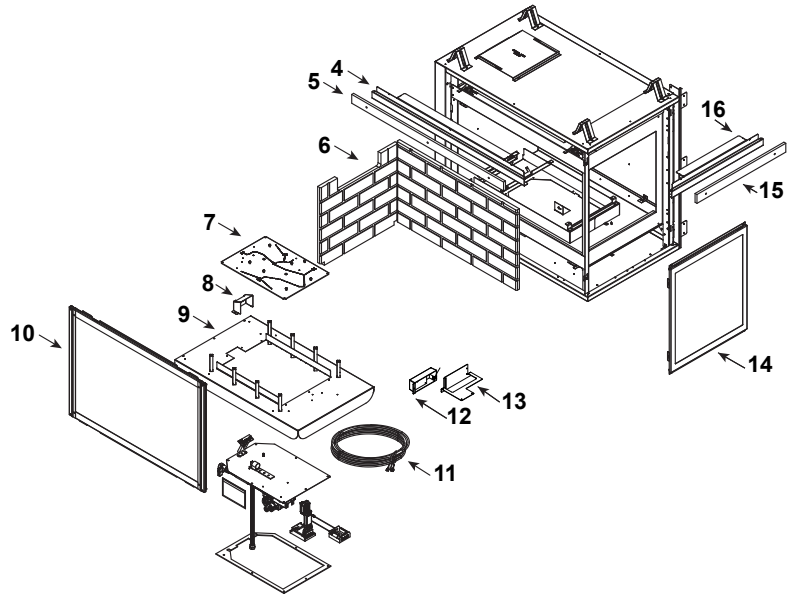

Log Set Assembly

IMPORTANT: THIS IS DATED INFORMATION. Parts must be ordered from a dealer or distributor. **Hearth and Home Technologies does not sell directly to consumers.** Provide model number and serial number when requesting service parts from your dealer or distributor.

Stocked at Depot

ITEM	DESCRIPTION	COMMENTS	PART NUMBER	
	Log Set Assembly		LOGS-2128	Y
A	Log A	Pre 5/15/16, Must order complete assembly	SRV2128-701	
B	Log B		SRV2128-702	
C	Log C		SRV2128-703	
D	Log D		SRV2128-706	
1	Log 1		SRV2128-704	
2	Log 2		SRV2128-705	
3	Log 3		SRV2128-707	
4	Sheetrock Ledge (Side)		2130-118	
5	Non-Comb, Long		2130-199	
6	Corner Refractory		SRV2005-REF-COR	
7	Burner NG, LP		2128-007	Y
8	Pilot Shield		2128-124	
9	Base Pan/Grate Assembly		2128-005	
10	Glass Door Assembly (Side)		GLA-6TROC	Y
11	Thermostat Wire		SRV2118-170	Y
12	Junction Box		SRV4021-013	Y
13	Junction Box bracket		2128-128	
14	Glass Door Assembly (End)		GLA-2130	Y
15	Non-Comb, Short		2130-198	
16	Sheetrock Ledge (End)		2130-126	
	Non-Comb		2162-107	
	Refractory Brackets		2162-106	
	Surround Overlay (contains overlay for top, bottom and sides)		SRV2132-FACE	

Additional service part numbers appear on following page.