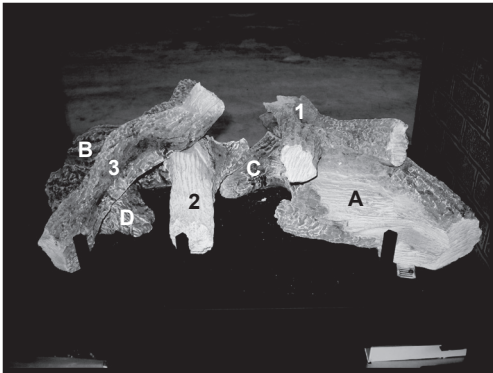

Log Set Assembly

IMPORTANT: THIS IS DATED INFORMATION. Parts must be ordered from a dealer or distributor. **Hearth and Home Technologies does not sell directly to consumers.** Provide model number and serial number when requesting service parts from your dealer or distributor.

Stocked at Depot

ITEM	DESCRIPTION	COMMENTS	PART NUMBER	
	Log Set Assembly		LOGS-2128	Y
A	Log A	Pre 5/15/16, Must order complete assembly	SRV2128-701	
B	Log B		SRV2128-702	
C	Log C		SRV2128-703	
D	Log D		SRV2128-706	
1	Log 1		SRV2128-704	
2	Log 2		SRV2128-705	
3	Log 3		SRV2128-707	
4	Sheetrock Ledge (Side)		2130-118	
5	Non-Comb, Long		2130-199	
6	Corner Refractory		SRV2005-REF-COR	
7	Burner NG, LP		2128-007	Y
8	Pilot Shield		2128-124	
9	Base Pan/Grate Assembly		2128-005	
10	Glass Door Assembly (Side)		GLA-6TROC	Y
11	Thermostat Wire		SRV2118-170	Y
12	Junction Box		SRV4021-013	Y
13	Junction Box bracket		2128-128	
14	Glass Door Assembly (End)		GLA-2130	Y
15	Non-Comb, Short		2130-198	
16	Sheetrock Ledge (End)		2130-126	
	Non-Comb		2162-107	
	Refractory Brackets		2162-106	
	Surround Overlay (contains overlay for top, bottom and sides)		SRV2132-FACE	