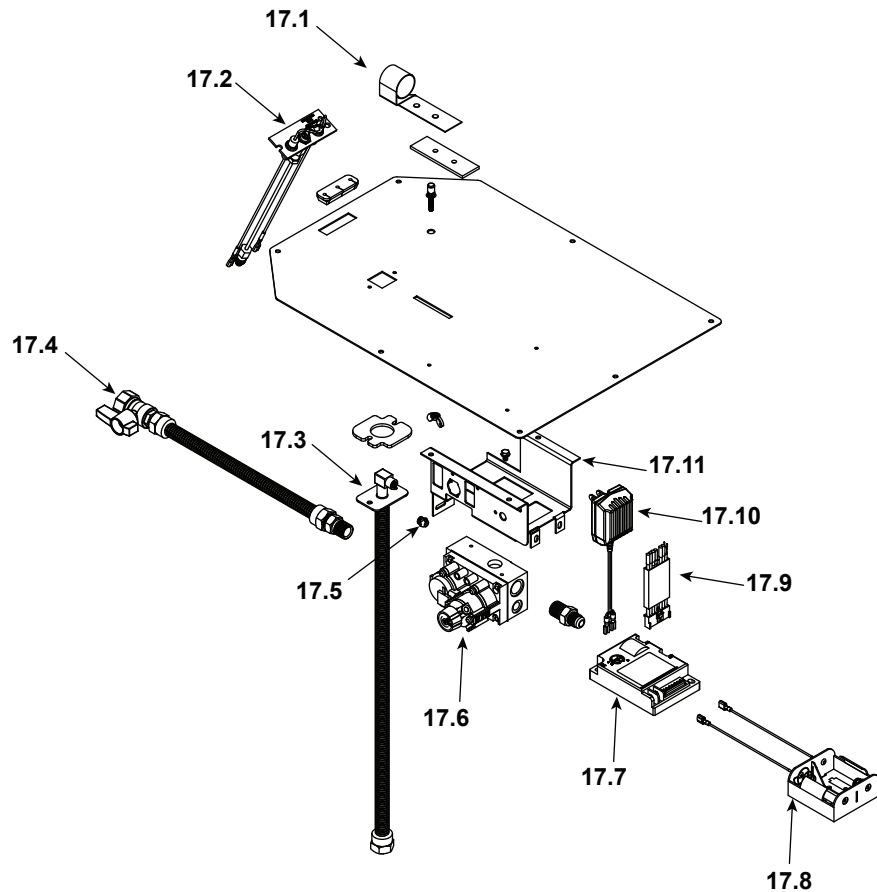

#17 Valve Assembly

IMPORTANT: THIS IS DATED INFORMATION. Parts must be ordered from a dealer or distributor. **Hearth and Home Technologies does not sell directly to consumers.** Provide model number and serial number when requesting service parts from your dealer or distributor.

**Stocked
at Depot**

ITEM	DESCRIPTION	COMMENTS	PART NUMBER	Stocked at Depot
17.1	Shutter Bracket Assembly		2118-121	Y
17.2	Pilot Assembly NG		2208-012	Y
	Pilot Assembly LP		2208-013	Y
17.3	Flexible Gas Connector		530-302A	Y
17.4	Flex Ball Valve Assembly		SRV302-320	Y
17.5	Orifice NG (#32C)		SRV582-832	Y
	Orifice LP (#50C)		582-850	Y
17.6	Valve NG		750-500	Y
	Valve LP		750-501	Y
17.7	Module		SRV593-592	Y
17.8	Battery Pack		SRV593-594	Y
17.9	Module Wire Assembly		SRV593-590	Y
17.10	3 Volt Transformer		SRV593-593	Y
17.11	Valve Bracket		2118-104	

Additional service part numbers appear on following page.