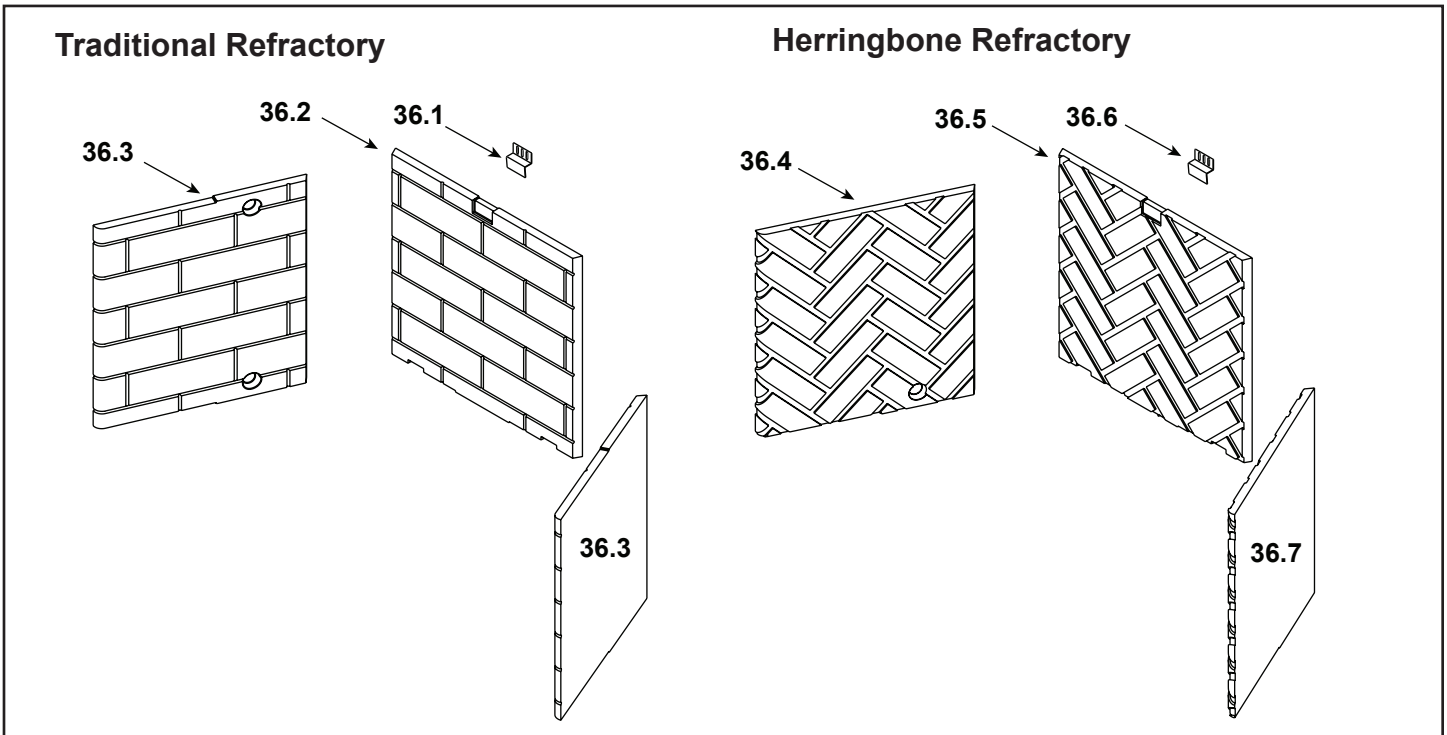

IMPORTANT: THIS IS DATED INFORMATION. Parts must be ordered from a dealer or distributor. **Hearth and Home Technologies does not sell directly to consumers.** Provide model number and serial number when requesting service parts from your dealer or distributor.

Stocked at Depot

ITEM	DESCRIPTION	COMMENTS	PART NUMBER	
RBV4842 Traditional Refractory				
	Refractory Assembly			
36.1	Refractory Retainer		SRV11847	
36.2	Back Refractory		SRV4048-207	
36.3	Side Refractory	Qty 2 reg	SRV4048-208	
RBV4842 Herringbone Refractory				
	Refractory Assembly			
36.4	Left Side Refractory		SRV4048-205	
36.5	Back Refractory		SRV4048-203	
36.6	Refractory Retainer		SRV11847	
36.7	Right Side Refractory		SRV4048-204	
Additional Parts				
	Damper Kit		DG3	
	Gas Operations Manual		71680	
	Hair Pin Clip		101025/24	Y
	Installation Instructions & Owner's Manual		4048-210	
	Lava Rock Bag Assembly		SRV4040-094	
	Lava Rock		SRV4021-296	
	Mineral Wool		SRV14333	
	Limit Switch		SRV4021-383	Y

Additional service part numbers appear on following page.