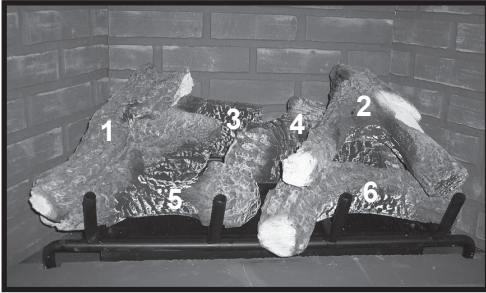

Log Set Assembly

Part number list on following page.

IMPORTANT: THIS IS DATED INFORMATION. Parts must be ordered from a dealer or distributor. **Hearth and Home Technologies does not sell directly to consumers.** Provide model number and serial number when requesting service parts from your dealer or distributor.

**Stocked
at Depot**

ITEM	DESCRIPTION	COMMENTS	PART NUMBER	
	Log Assembly 42"		SRV4048-058	Y
1	Top Left Log	Pre 5/15/16, Must order complete assembly	SRV4048-184	
2	Top Right Log		SRV4048-185	
3	Back Left Log		SRV4048-242	
4	Back Right Log		SRV4048-243	
5	Front Left Log		SRV4048-244	
6	Front Right Log		SRV4048-245	
	Grate Assembly		SRV4048-034	Y
7	Top Standoff	Qty 4 reg	SRV4044-111	
8	Drywall Lip		SRV4048-162	
9	Right Baffle		SRV4048-116	
10	Flue Baffle Assembly		SRV4048-020	
11	Left Baffle		SRV4048-115	
12	Smoke Shield		SRV4048-128	
13	Hood		SRV29576	
14	Hearth Retainer		SRV4044-109	
15	Hearth Refractory		SRV4048-201	
16	Pilot Bracket		SRV4048-136	
17	Back Burner Support		SRV4048-138	
18	Front Burner Support		SRV4048-137	
19	Burner Pan Assembly - NG		SRV4048-024	Y
	Burner Pan Assembly - Propane		SRV4048-025	Y
20	Screen Bracket		SRV4048-169	
21	Upper Door Bracket	Qty 2 reg	SRV4048-142	
22	Door Track		SRV15427BK	
23	Door Pivot Clip	Qty 2 reg	SRV31527	
24	Firescreen Rod	Qty 2 req	SRV12052	Y
25	Firescreen Assembly	Qty 2 reg	SRV4044-027	
26	Firescreen Handle		SRV10002	
27	Outside Air Assembly		4044-036	Y
28	Fastener Pack		13580	
29	Outside Air Plate Assembly		SRV4044-031	
30	Outside Air Shield		SRV33271	Y
31	Door Pin Screw	Qty 2 reg	SRV4021-384	
32	Door Pin	Qty 2 reg	SRV4021-385	
33	Valve Assembly		Refer to valve page	
34	Junction Box		SRV21878	
35	Junction Box cover Plate		SRV4048-234	
36	Nailing Flange	Qty 4 reg	SRV4044-161	
	Surround Replacement Overlay		CUST4018-001	
Reference following parts: Bottom Face (4044-105), Upper Front Face (4048-182), Right Column (4044-104) or Left column (4044-143) CUST4018-001 Must be ordered				

Additional service part numbers appear on following page.