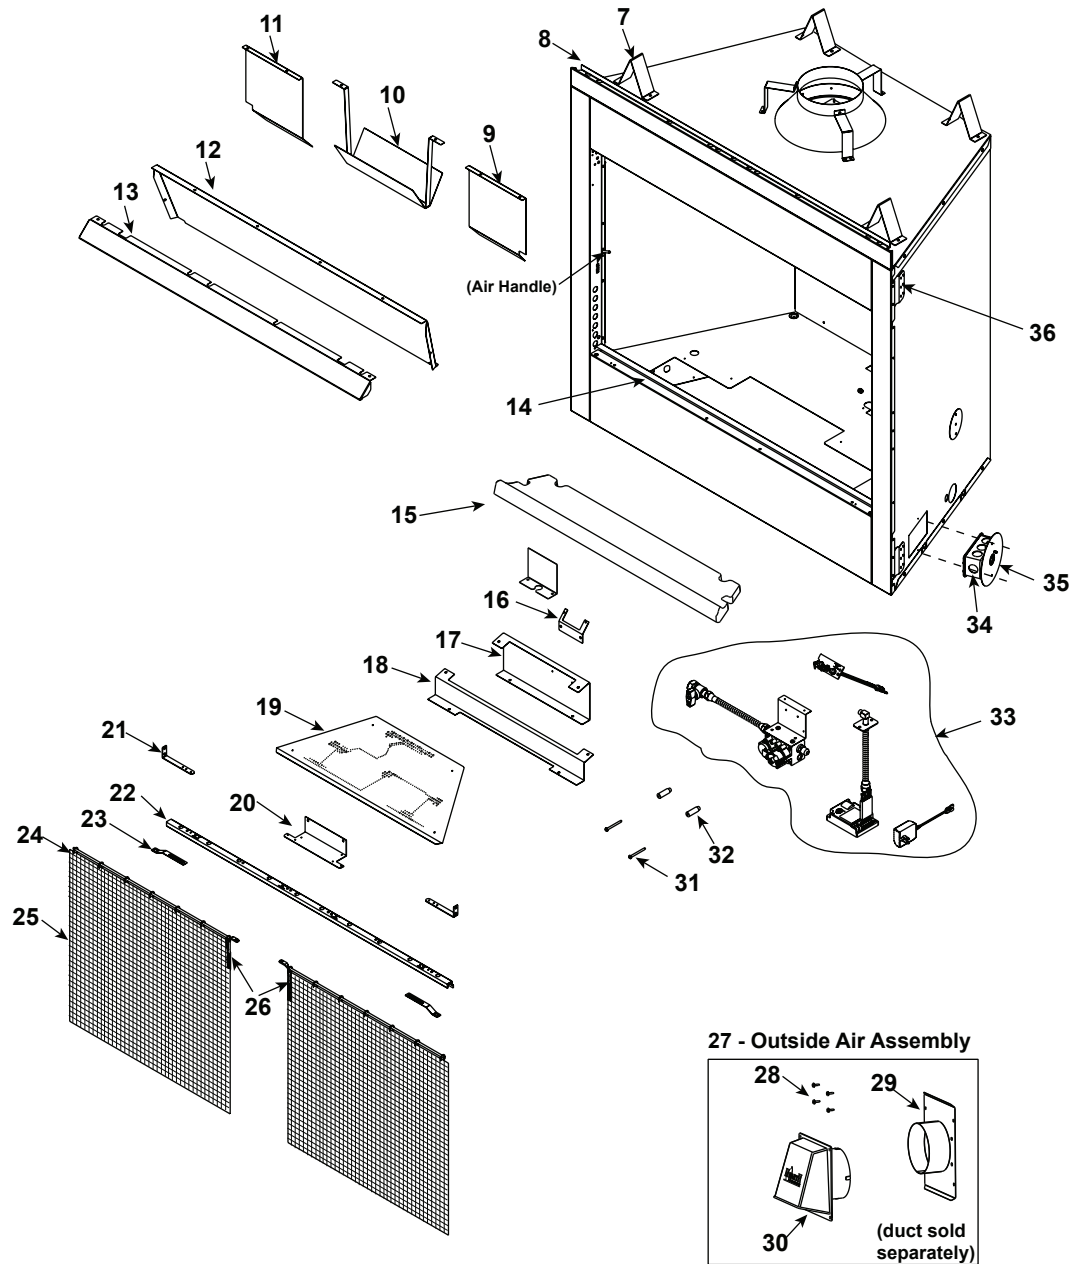

Log Set Assembly

Part number list on following page.

IMPORTANT: THIS IS DATED INFORMATION. Parts must be ordered from a dealer or distributor. **Hearth and Home Technologies does not sell directly to consumers.** Provide model number and serial number when requesting service parts from your dealer or distributor.

**Stocked
at Depot**

ITEM	DESCRIPTION	COMMENTS	PART NUMBER	
	Log Assembly 42"		SRV4048-058	Y
1	Top Left Log	Pre 5/15/16, Must order complete assembly	SRV4048-184	
2	Top Right Log		SRV4048-185	
3	Back Left Log		SRV4048-242	
4	Back Right Log		SRV4048-243	
5	Front Left Log		SRV4048-244	
6	Front Right Log		SRV4048-245	
	Grate Assembly		SRV4048-034	Y
7	Top Standoff	Qty 4 reg	SRV4044-111	
8	Drywall Lip		SRV4048-162	
9	Right Baffle		SRV4048-116	
10	Flue Baffle Assembly		SRV4048-020	
11	Left Baffle		SRV4048-115	
12	Smoke Shield		SRV4048-128	
13	Hood		SRV29576	
14	Hearth Retainer		SRV4044-109	
15	Hearth Refractory		SRV4048-201	
16	Pilot Bracket		SRV4048-136	
17	Back Burner Support		SRV4048-138	
18	Front Burner Support		SRV4048-137	
19	Burner Pan Assembly - NG		SRV4048-024	Y
	Burner Pan Assembly - Propane		SRV4048-025	Y
20	Screen Bracket		SRV4048-169	
21	Upper Door Bracket	Qty 2 reg	SRV4048-142	
22	Door Track		SRV15427BK	
23	Door Pivot Clip	Qty 2 reg	SRV31527	
24	Firescreen Rod	Qty 2 req	SRV12052	Y
25	Firescreen Assembly	Qty 2 reg	SRV4044-027	
26	Firescreen Handle		SRV10002	
27	Outside Air Assembly		4044-036	Y
28	Fastener Pack		13580	
29	Outside Air Plate Assembly		SRV4044-031	
30	Outside Air Shield		SRV33271	Y
31	Door Pin Screw	Qty 2 reg	SRV4021-384	
32	Door Pin	Qty 2 reg	SRV4021-385	
33	Valve Assembly		Refer to valve page	
34	Junction Box		SRV21878	
35	Junction Box cover Plate		SRV4048-234	
36	Nailing Flange	Qty 4 reg	SRV4044-161	
	Surround Replacement Overlay		CUST4018-001	
Reference following parts: Bottom Face (4044-105), Upper Front Face (4048-182), Right Column (4044-104) or Left column (4044-143) CUST4018-001 Must be ordered				