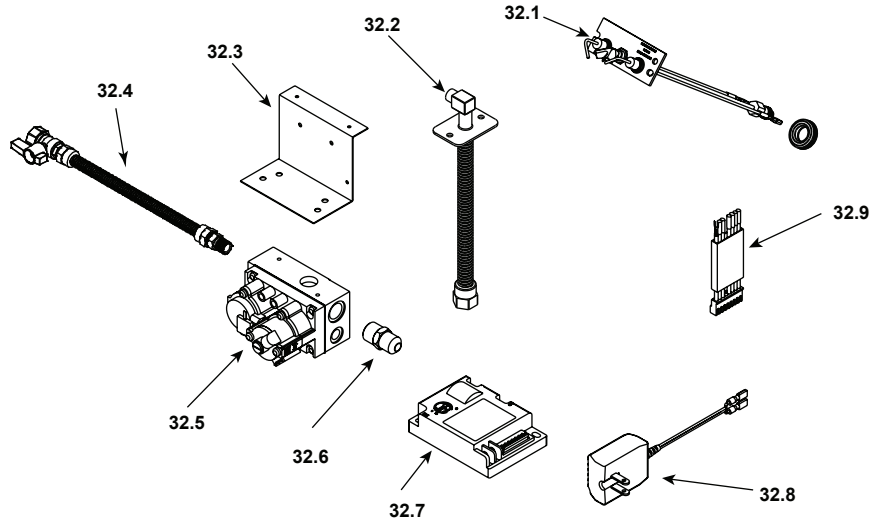

#32 Valve Assembly

IMPORTANT: THIS IS DATED INFORMATION. Parts must be ordered from a dealer or distributor. **Hearth and Home Technologies does not sell directly to consumers.** Provide model number and serial number when requesting service parts from your dealer or distributor.

Stocked at Depot

ITEM	DESCRIPTION	COMMENTS	PART NUMBER	
32.1	Pilot Assembly NG		SRV2090-012	Y
	Pilot Assembly Propane		2090-013	Y
32.2	Flexible Bulkhead		SRV7000-156	Y
32.3	Valve Bracket		SRV4048-132	
32.4	Flex Ball Valve Assembly		SRV302-320	Y
32.5	Valve NG		SRV593-500	Y
	Valve Propane		SRV593-501	Y
32.6	Brass Connector - Male - Flex	Pkg of 5	303-315/5	Y
32.7	Control Module		SRV593-592	Y
32.8	3V Adapter		SRV593-593	Y
32.9	Wire Assembly		SRV593-590	Y
	Battery Pack		SRV593-594	Y
	Orifice - .125 C NG		SRV4021-391	Y
	Orifice - #48C Propane		SRV582-848	Y
	Wire Assembly - HIBLK60FM		SRV34937	Y
	Wire Assembly - HIBLU60FF		4018-022	
	Wall Switch Wire Assembly		4018-046	Y
	Propane Gas Conversion Kit		DCKP-RBV	Y
	Natural Gas Conversion Kit		DCKN-RBV	Y