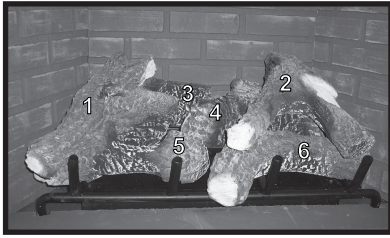

Log Set Assembly