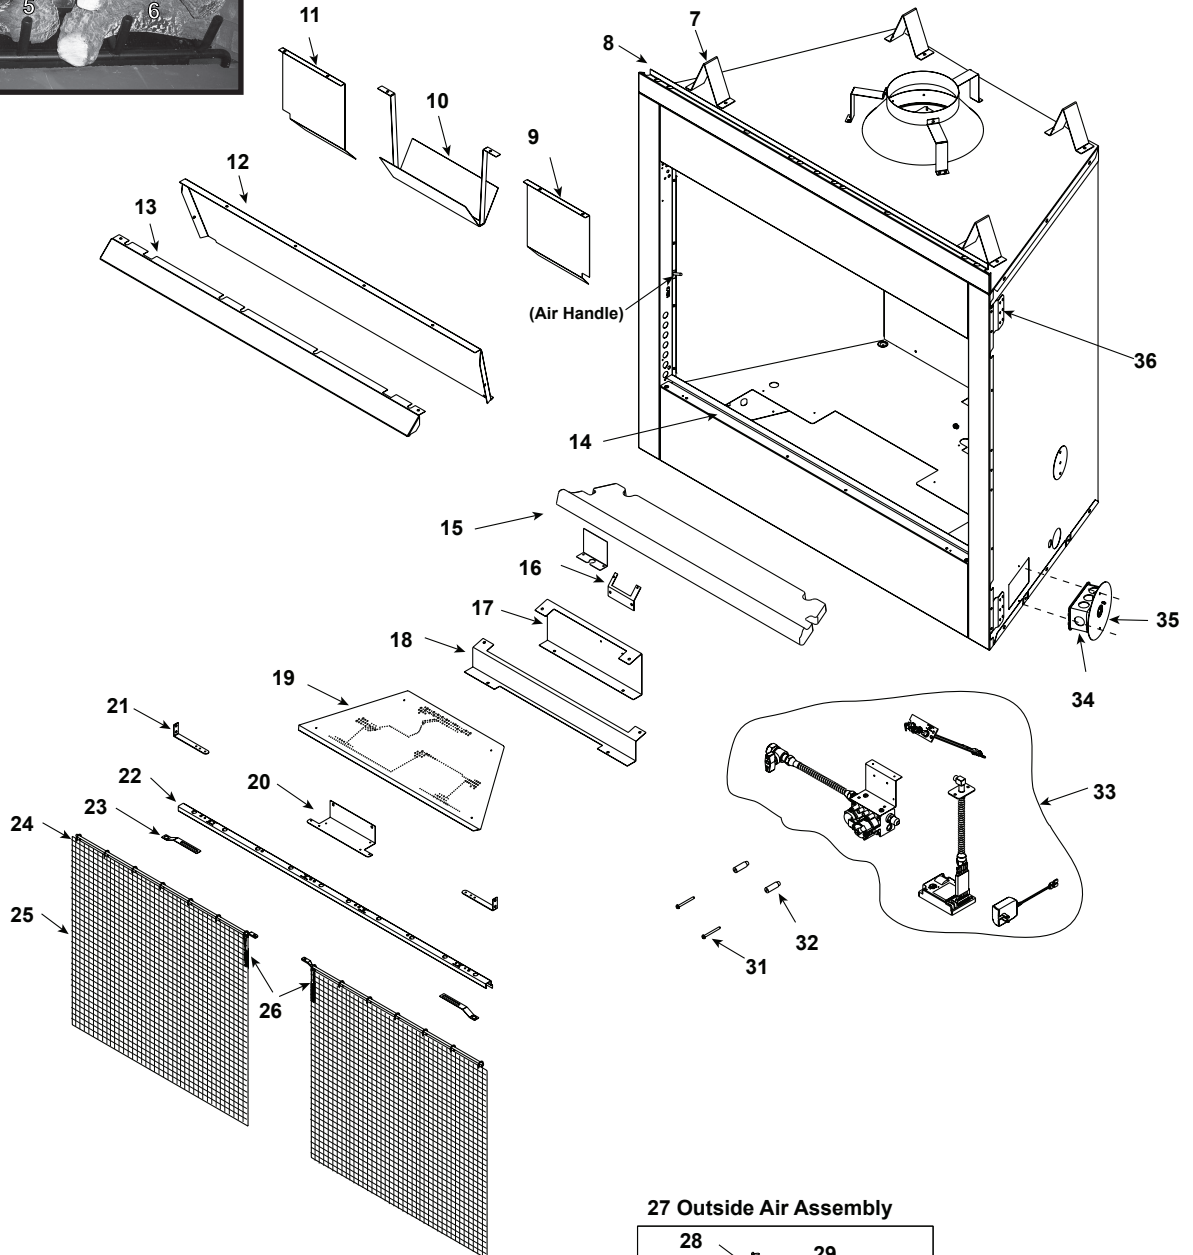

Log Set Assembly

IMPORTANT: THIS IS DATED INFORMATION. Parts must be ordered from a dealer or distributor. **Hearth and Home Technologies does not sell directly to consumers.** Provide model number and serial number when requesting service parts from your dealer or distributor.

**Stocked
at Depot**

ITEM	DESCRIPTION	COMMENTS	PART NUMBER	
	Log Assembly 36"		SRV4048-057	Y
1	Top Left Log	Pre 5/15/16, Must order complete assembly	SRV4048-184	
2	Top Right Log		SRV4048-185	
3	Back Left Log		SRV4048-238	
4	Back Right Log		SRV4048-239	
5	Front Left Log		SRV4048-240	
6	Front Right Log		SRV4048-241	
	Grate Assembly		SRV4048-034	Y
7	Top Standoff	Qty 4 reg	SRV4044-111	
8	Drywall Lip		SRV4048-161	
9	Right Baffle		SRV4048-118	
10	Flue Baffle Assembly		SRV4048-020	
11	Left Baffle		SRV4048-117	
12	Smoke Shield		SRV4048-127	
13	Hood		SRV29575	
14	Hearth Retainer		SRV4044-128	
15	Hearth Refractory		SRV4048-200	
16	Pilot Bracket		SRV4048-136	
17	Back Burner Support		SRV4048-138	
18	Front Burner Support		SRV4048-137	
19	Burner Pan Assembly - NG		SRV4048-024	Y
	Burner Pan Assembly - Propane		SRV4048-025	Y
20	Screen Bracket		SRV4048-169	
21	Upper Door Bracket	Qty 2 reg	SRV4048-142	
22	Door Track		SRV15425BK	
23	Door Pivot Clip	Qty 2 reg	SRV31527	
24	Firescreen Rod	Qty 2 reg	SRV11866	Y
25	Firescreen Assembly	Qty 2 reg	SRV4044-028	Y
26	Firescreen Handle	Qty 2 reg	SRV10002	
27	Outside Air Assembly		4044-036	Y
28	Fastener Pack		4025-023	
29	Outside Air Plate Assembly		SRV4044-031	
30	Outside Air Shield		SRV33271	Y
31	Door Pin Screw	Qty 2 reg	SRV4021-384	
32	Door Pin	Qty 2 reg	SRV4021-385	
33	Valve Assembly		Refer to Valve page	
34	Junction Box		SRV21878	
35	Junction Box Cover Plate		SRV4048-234	
36	Nailing Flange	Qty 4 reg	SRV4044-161	
To replace the Lower Front Face (4044-124), Upper Front Face (4048-181), Right Column (4044-104) or Left Column (4044-143) Please order an overlay part number CUST4018-001 and reference the part number that need to be repaired				

Additional service part numbers appear on following page.