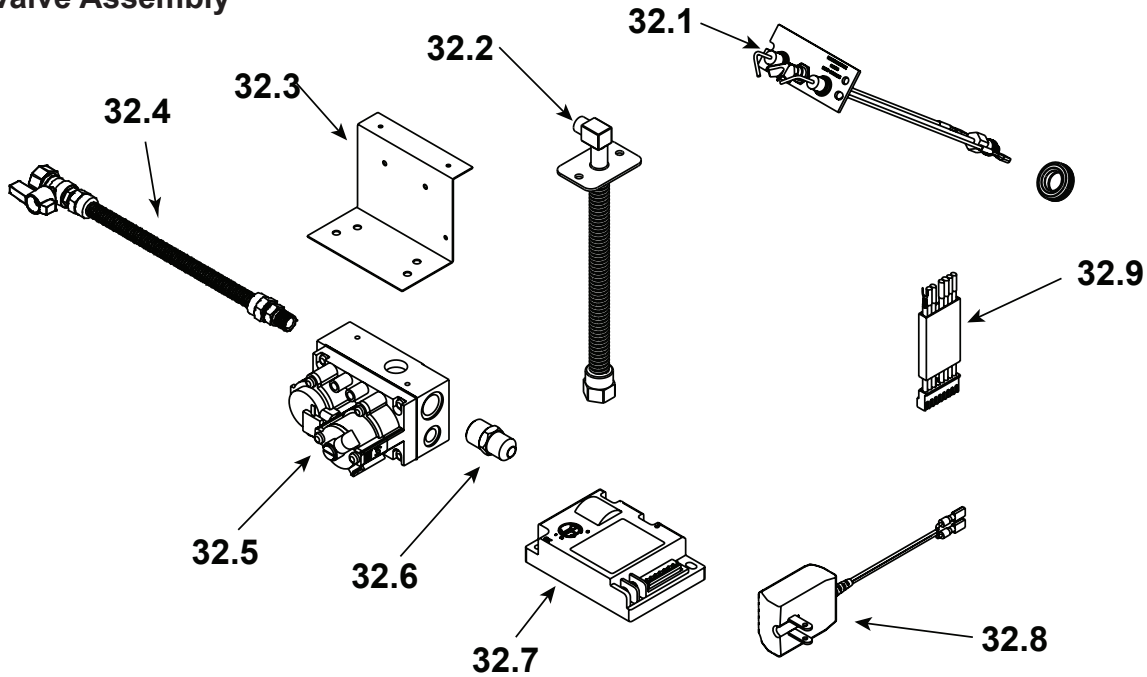

#32 Valve Assembly

IMPORTANT: THIS IS DATED INFORMATION. Parts must be ordered from a dealer or distributor. **Hearth and Home Technologies does not sell directly to consumers.** Provide model number and serial number when requesting service parts from your dealer or distributor.

Stocked at Depot

ITEM	DESCRIPTION	COMMENTS	PART NUMBER	Stocked at Depot
32.1	Pilot Assembly NG		SRV2090-012	Y
	Pilot Assembly Propane		2090-013	Y
32.2	Flexible Bulkhead		SRV7000-156	Y
32.3	Valve Bracket		SRV4048-132	
32.4	Flex Ball Valve Assembly		SRV302-320	Y
32.5	Valve NG		SRV593-500	Y
	Valve Propane		SRV593-501	Y
32.6	Brass Connector - Male - Flex	Pkg of 5	303-315/5	Y
32.7	Control Module		SRV593-592	Y
32.8	3V Adapter		SRV593-593	Y
32.9	Wire Assembly		SRV593-590	Y
	Battery Pack		SRV593-594	Y
	Orifice - #31C NG		SRV582-831	Y
	Orifice - #48C Propane		SRV582-848	Y
	Wire Assembly - HIBLK60FM		SRV34937	Y
	Wire Assembly - HIBLU60FF		4018-022	
	Wall Switch Wire Assembly		4018-046	Y
	Propane Gas Conversion Kit		DCKP-RBV	Y
	Natural Gas Conversion Kit		DCKN-RBV	Y