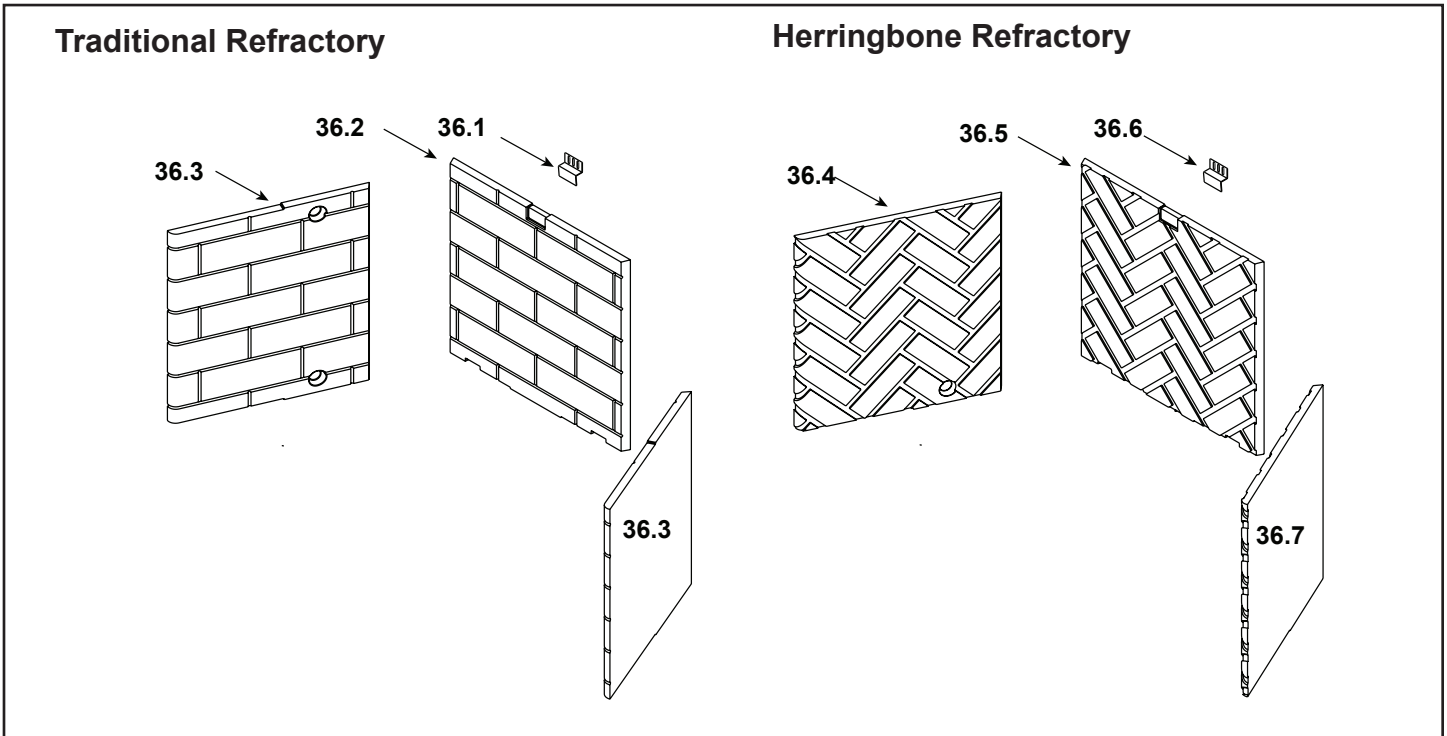

IMPORTANT: THIS IS DATED INFORMATION. Parts must be ordered from a dealer or distributor. **Hearth and Home Technologies does not sell directly to consumers.** Provide model number and serial number when requesting service parts from your dealer or distributor.

Stocked at Depot

ITEM	DESCRIPTION	COMMENTS	PART NUMBER	
RBV4236 Traditional Refractory				
	Refractory Assembly			
36.1	Refractory Retainer		SRV11847	
36.2	Back Refractory		SRV4048-206	
36.3	Side Refractory	Qty 2 reg	SRV4048-208	
RBV4236 Herringbone Refractory				
	Refractory Assembly			
36.4	Left Side Refractory		SRV4048-205	
36.5	Back Refractory		SRV4048-202	
36.6	Refractory Retainer		SRV11847	
36.7	Right Side Refractory		SRV4048-204	
Additional Parts				
	Damper Kit		DG3	
	Gas Operations Manual		71680	
	Hair Pin Clip		101025/24	Y
	Installation Instructions & Owner's Manual		4048-210	
	Lava Rock Bag Assembly		SRV4040-094	
	Lava Rock		SRV4021-296	
	Mineral Wool		SRV14333	
	Limit Switch		SRV4021-383	Y

Additional service part numbers appear on following page.