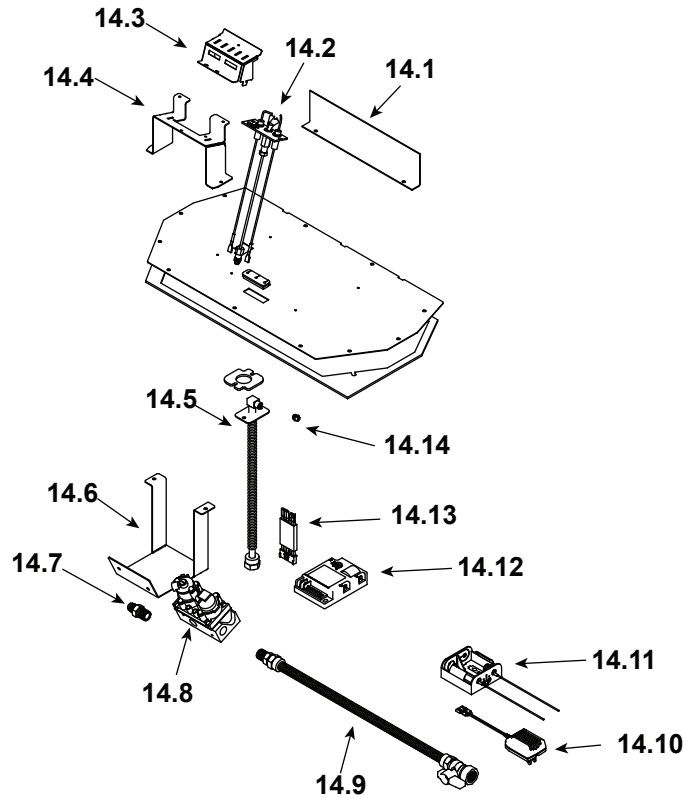

#14 Valve Assembly

IMPORTANT: THIS IS DATED INFORMATION. Parts must be ordered from a dealer or distributor. **Hearth and Home Technologies does not sell directly to consumers.** Provide model number and serial number when requesting service parts from your dealer or distributor.

Stocked at Depot

ITEM	DESCRIPTION	COMMENTS	PART NUMBER	
14.1	Bracket	No longer available	SRV2143-143	
14.2	Pilot Assembly NG		SRV2090-012	Y
	Pilot Assembly LP		2090-013	Y
14.3	Pilot Shield	No longer available	2195-123	
14.4	Pilot Bracket	No longer available	2198-174	
14.5	Bulkhead W/Flex Tube		383-302A	Y
14.6	Valve Bracket	No longer available	2198-153	
14.7	Male Connector	Pkg of 5	303-315/5	Y
14.8	Valve NG		SRV593-500	Y
	Valve LP		SRV593-501	Y
14.9	Flex Ball Valve Assembly		2098-320A	Y
14.10	3 Volt Transformer		SRV593-593	Y
14.11	Battery Pack		SRV593-594	Y
14.12	Module		SRV593-592	Y
14.13	Module Wire Assembly		SRV593-590	Y
14.14	Orifice NG (#42C)		582-842	Y
	Orifice LP (.057C)		582-057	Y

Additional service part numbers appear on following page.