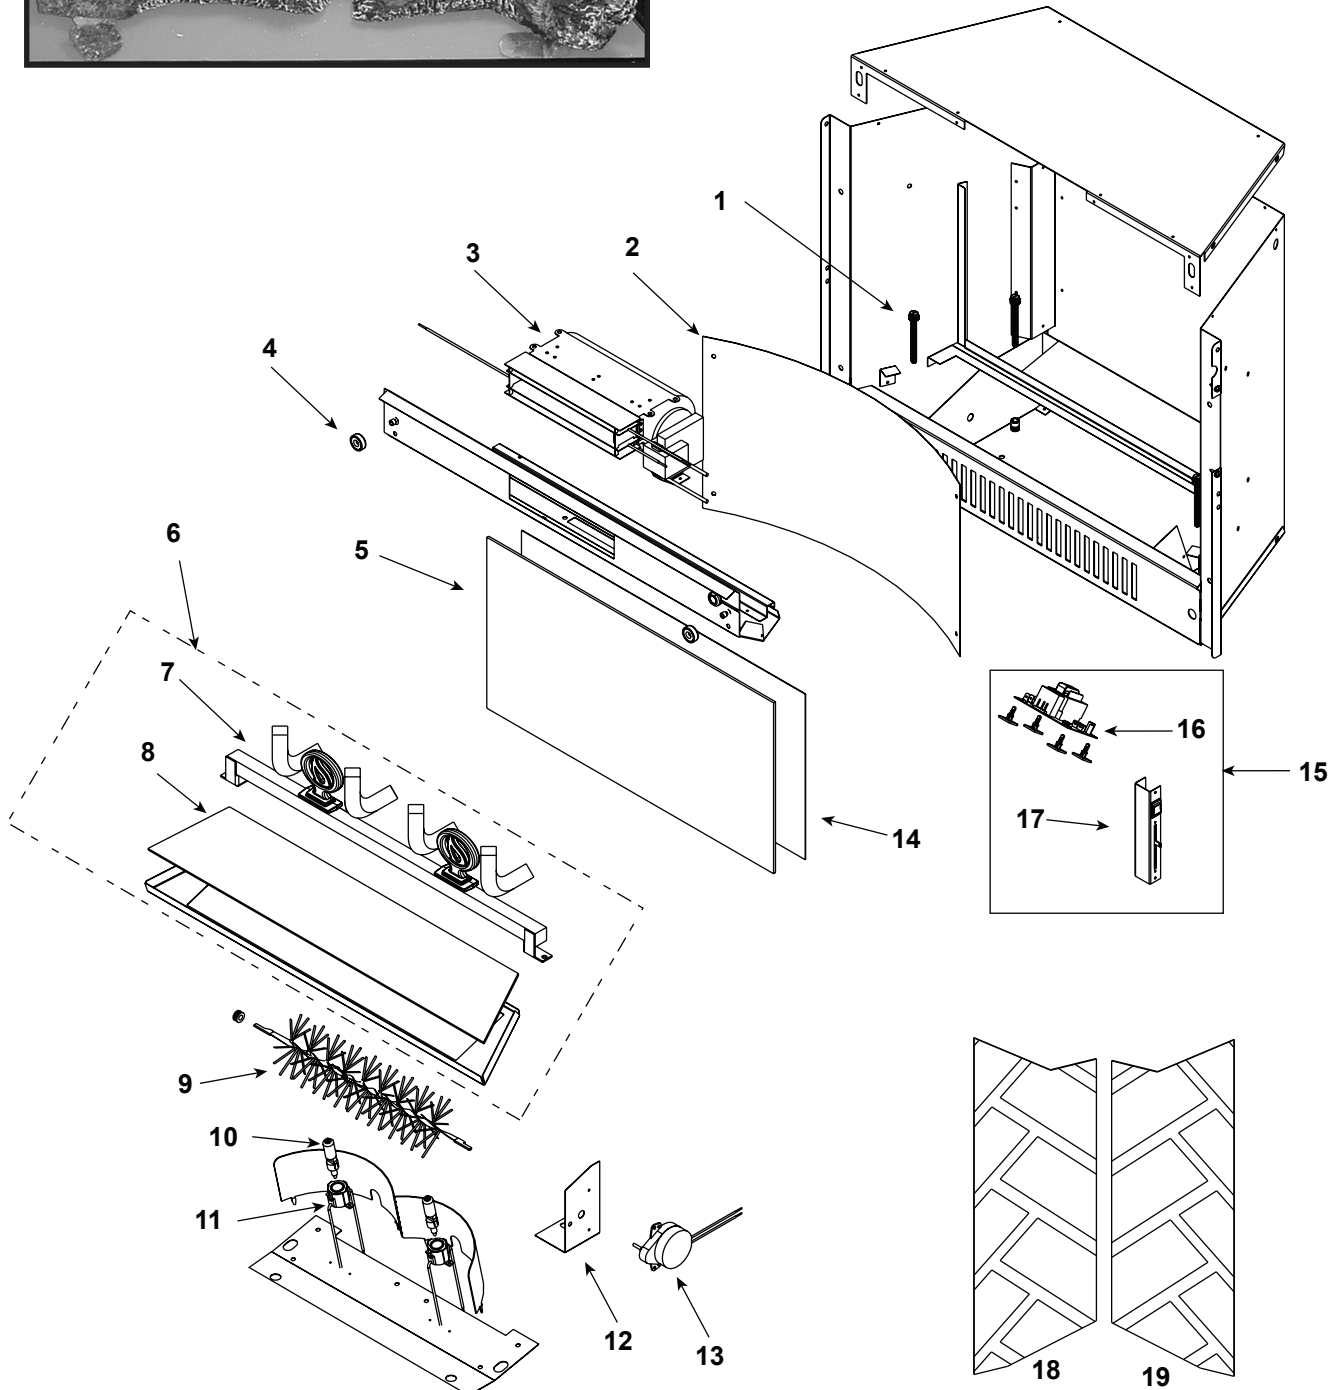

**Log Set Assembly**

Part number list on following page.

IMPORTANT: THIS IS DATED INFORMATION. Parts must be ordered from a dealer or distributor. **Hearth and Home Technologies does not sell directly to consumers.** Provide model number and serial number when requesting service parts from your dealer or distributor.

**Stocked at Depot**

ITEM	DESCRIPTION	COMMENTS	Part Number	
	23/26 Log Assembly	No longer available	4038-004	
1	Leveling Bolts	No longer available	4038-823	
2	Reflective Flame Decal	No longer available	4021-190	
3	Heater/Blower Assembly	No longer available	SRV4038-107	
4	Top Magnet Assembly	No longer available	4038-109	
5	26 in./31 in. Acrylic Panel	No longer available	4038-810	
6	Hearth Assembly	No longer available	4038-042	
7	Grate Assembly	No longer available	4038-886	
8	Ember Bed	No longer available	4038-217	
9	Flame Element Kit	No longer available	4030-200	
10	Halogen Light	No longer available	33961	
11	Light Receptacle	No longer available	33962	
12	Motor Bracket	No longer available	4038-009	
13	Motor	No longer available	4035-860	
14	26 in./31 in. Lenticular Lens	No longer available	4030-840	
15	Thermostat Control Assembly	No longer available	4038-806	
16	Control Board Assembly	No longer available	4038-108	
17	Switch Assembly	No longer available	4038-110	
	Control Switch Wire Assembly	No longer available	4038-814	
	Slide Pot Rubber Boot	No longer available	4038-811	
	Thermistor	No longer available	4038-849	
18	26 in. Refractory - LH	No longer available	4038-819	
19	26 in. Refractory - RH	No longer available	4038-820	
	Gasket Kit	No longer available	4038-900	
	Glass Retainer - Top	No longer available	4038-012	
	Power Cord	No longer available	4030-802	
	Strain Relief Bushing (Switch Wires)	No longer available	25756	
	Installation Manual		4038-897	